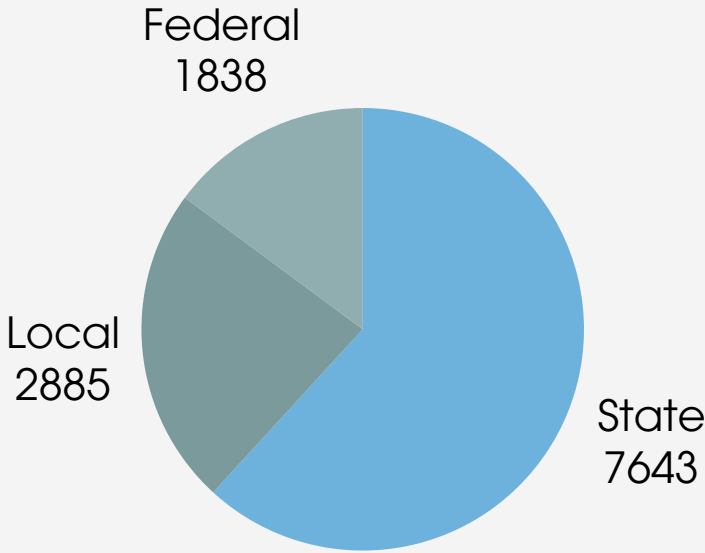

SYSTEM AT A GLANCE: 2023-2024

SCHOLARSHIPS

$21,473,152

FINANCIAL SUPPORT

FUNDING AMOUNT PER STUDENT

COHORT GRADUATION

88.9%

CTE CREDENTIALS

9,390