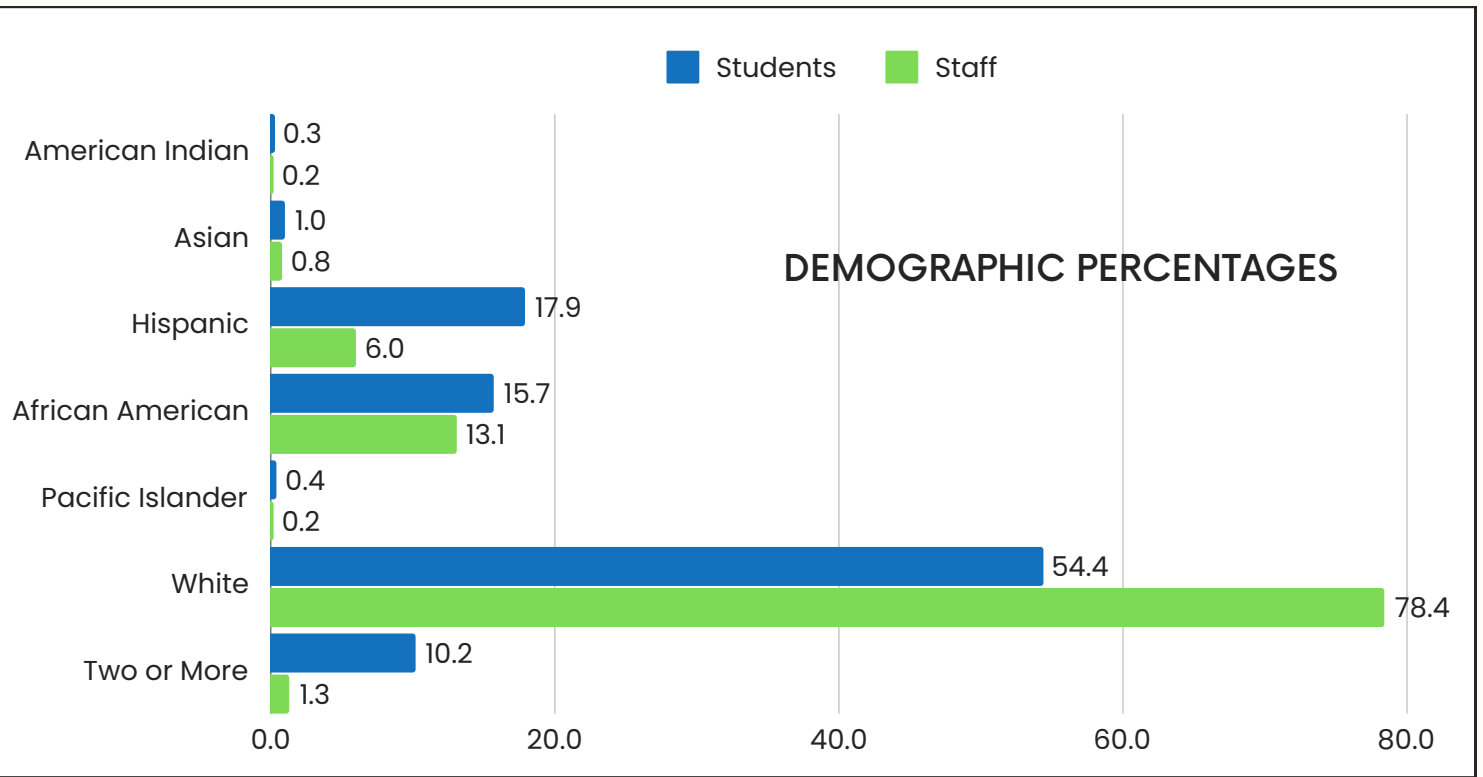

**Full Time Staff:** 3,420 [Classified: 1,280 & Certified: 2,140]

**Student Enrollment:** 27,944

**ACADEMIC ENRICHMENT EVENTS/ACTIVITIES**

- AIG Camp "Cognicon"
- All County Band, Chorus, Orchestra and Visual Art Symposium
- Arts in the Airport
- Battle of the Books—Elem, Middle and High
- Chess
- Close-Up
- College Showcase
- CTE CareerExpo
- CTE Showcase
- Exceptional Children Parent/Student Expo
- Girls in STEM Leadership Fellows
- Global Innovation Showcase
- Governor's School Meet and Greet
- Marching Band Showcase
- MATHCOUNTS—Elementary and Middle
- Multiplication Bee—Grade 3
- Musicals
- NC Junior Science and Humanities Symposium
- Odyssey of the Mind
- Regional Science & Engineering Fair
- SAT Banquet
- Science Olympiad- Elem., Middle, and High
- Spelling Bee - Dual Language
- Spelling Bee - Elementary and Middle