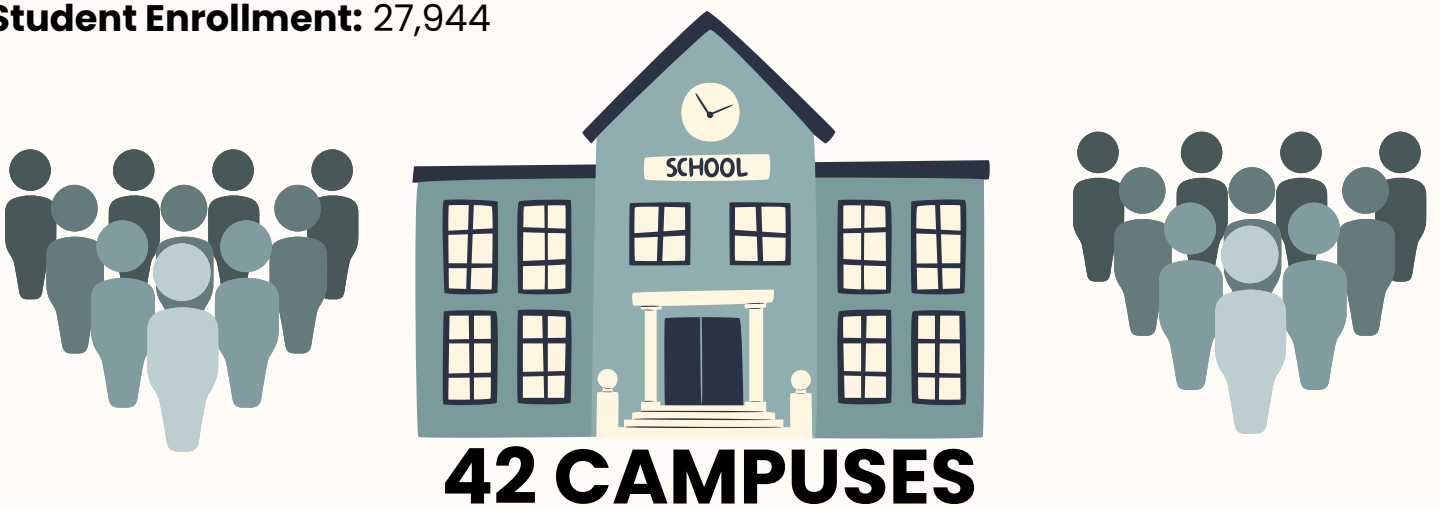

**Full Time Staff:** 3,420 [Classified: 1,280 & Certified: 2,140]

**Student Enrollment:** 27,944

**ACADEMIC ENRICHMENT EVENTS/ACTIVITIES**

- AIG Camp "Cognicon"
- All County Band, Chorus, Orchestra and Visual Art Symposium
- Arts in the Airport
- Battle of the Books—Elem, Middle and High
- Chess
- Close-Up
- College Showcase
- CTE CareerExpo
- CTE Showcase
- Exceptional Children Parent/Student Expo
- Girls in STEM Leadership Fellows
- Global Innovation Showcase
- Governor's School Meet and Greet
- Marching Band Showcase
- MATHCOUNTS—Elementary and Middle
- Multiplication Bee—Grade 3
- Musicals
- NC Junior Science and Humanities Symposium
- Odyssey of the Mind
- Regional Science & Engineering Fair
- SAT Banquet
- Science Olympiad- Elem., Middle, and High
- Spelling Bee - Dual Language
- Spelling Bee - Elementary and Middle