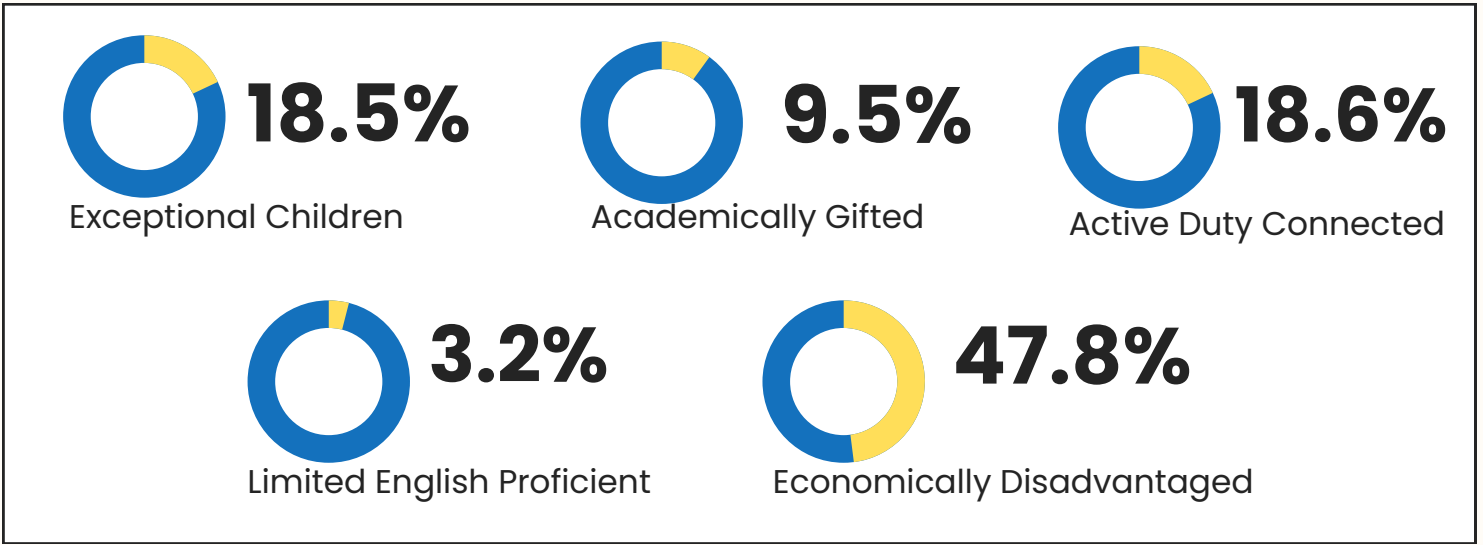

**Full Time Staff:** 3,420 [Classified: 1,280 & Certified: 2,140]

**Student Enrollment:** 27,944

**ACADEMIC ENRICHMENT EVENTS/ACTIVITIES**

- AIG Camp "Cognicon"
- All County Band, Chorus, Orchestra and Visual Art Symposium
- Arts in the Airport
- Battle of the Books—Elem, Middle and High
- Chess
- Close-Up
- College Showcase
- CTE CareerExpo
- CTE Showcase
- Exceptional Children Parent/Student Expo
- Girls in STEM Leadership Fellows
- Global Innovation Showcase
- Governor's School Meet and Greet
- Marching Band Showcase
- MATHCOUNTS—Elementary and Middle
- Multiplication Bee—Grade 3
- Musicals
- NC Junior Science and Humanities Symposium
- Odyssey of the Mind
- Regional Science & Engineering Fair
- SAT Banquet
- Science Olympiad- Elem., Middle, and High
- Spelling Bee - Dual Language
- Spelling Bee - Elementary and Middle