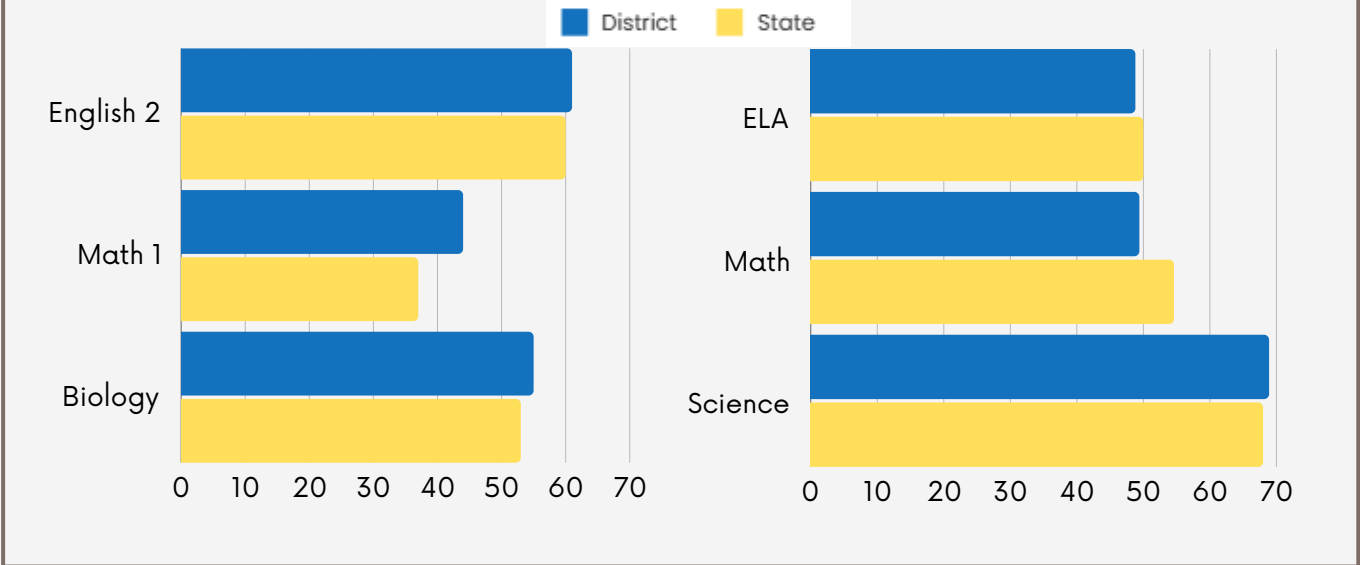

ACADEMIC PERFORMANCE

Grade level proficiency is depicted above.