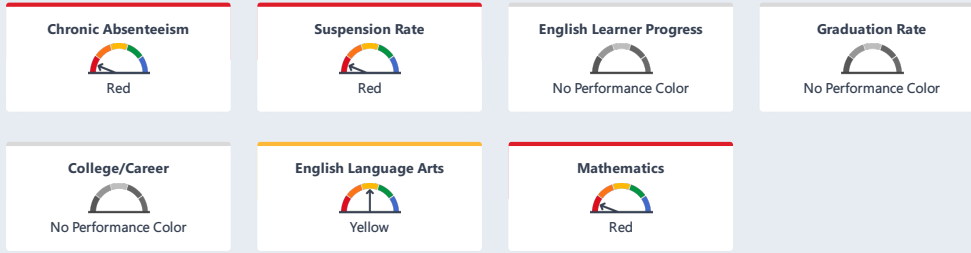

Washington High

Explore the performance of Washington High under California's Accountability System.

Informational Purposes

Explore the following data elements presented for informational purposes only. These data are not used for accountability determinations.