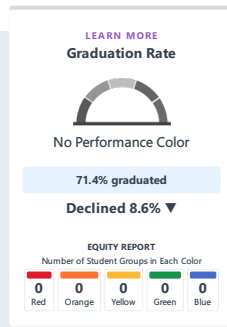

WASHINGTON HIGH

Academic Performance

View Student Assessment Results and other aspects of school performance.

WASHINGTON HIGH

Academic Engagement

See information that shows how well schools are engaging students in their learning.