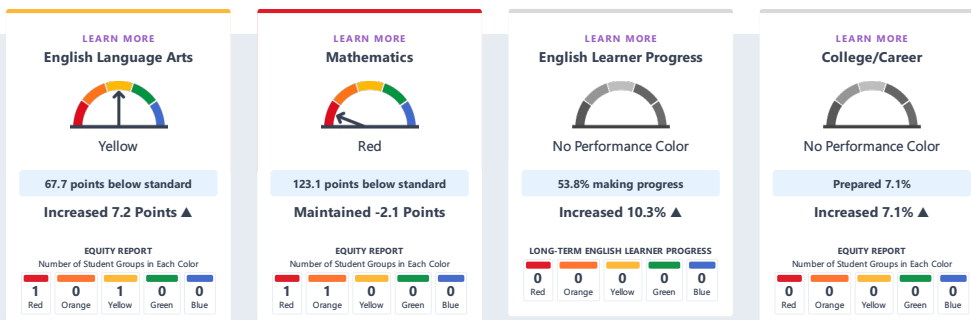

Washington High

Explore the performance of Washington High under California's Accountability System.

Informational Purposes

Explore the following data elements presented for informational purposes only. These data are not used for accountability determinations.

WASHINGTON HIGH

Academic Performance

View Student Assessment Results and other aspects of school performance.

WASHINGTON HIGH

Academic Engagement

See information that shows how well schools are engaging students in their learning.