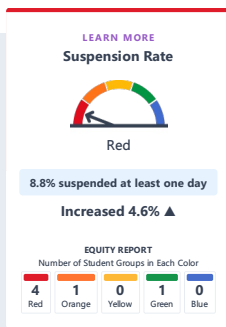

Conditions & Climate

View data related to how well schools are providing a healthy, safe and welcoming environment.