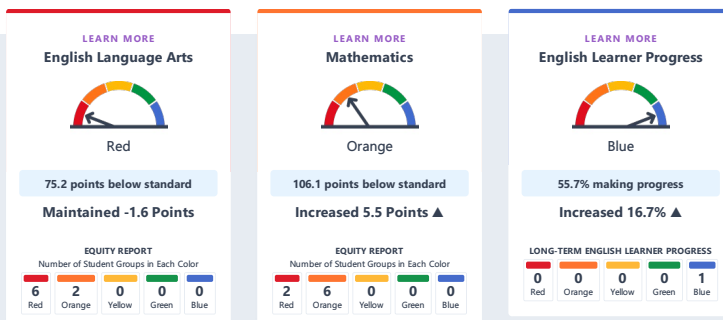

Student Population

Explore information about this school's student population.

TERRACE HILLS MIDDLE

Academic Performance

View Student Assessment Results and other aspects of school performance.

TERRACE HILLS MIDDLE

Academic Engagement

See information that shows how well schools are engaging students in their learning.

TERRACE HILLS MIDDLE

Conditions & Climate

View data related to how well schools are providing a healthy, safe and welcoming environment.