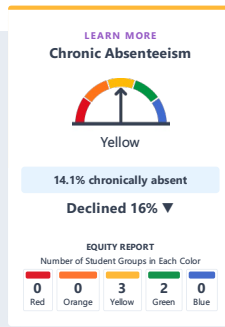

Student Population

Explore information about this school's student population.

JURUPA VISTA ELEMENTARY

Academic Performance

View Student Assessment Results and other aspects of school performance.

JURUPA VISTA ELEMENTARY

Academic Engagement

See information that shows how well schools are engaging students in their learning.

JURUPA VISTA ELEMENTARY

Conditions & Climate

View data related to how well schools are providing a healthy, safe and welcoming environment.