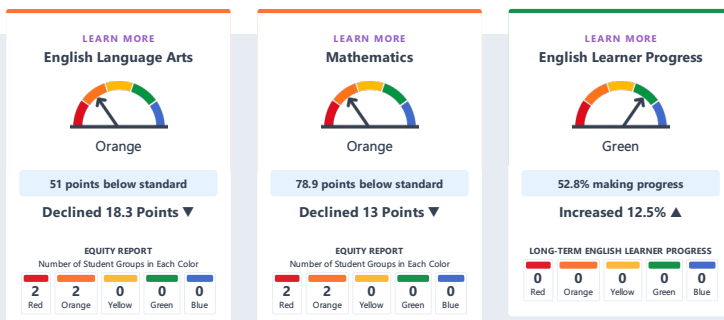

Student Population

Explore information about this school's student population.

JURUPA VISTA ELEMENTARY

Academic Performance

View Student Assessment Results and other aspects of school performance.

JURUPA VISTA ELEMENTARY

Academic Engagement

See information that shows how well schools are engaging students in their learning.

JURUPA VISTA ELEMENTARY

Conditions & Climate

View data related to how well schools are providing a healthy, safe and welcoming environment.