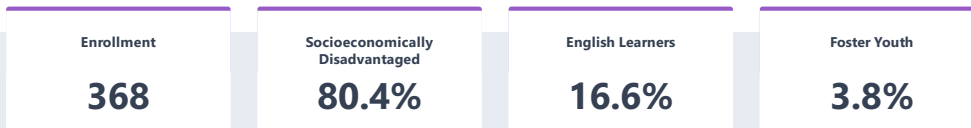

MICHAEL D'ARCY ELEMENTARY

Student Population

Explore information about this school's student population.