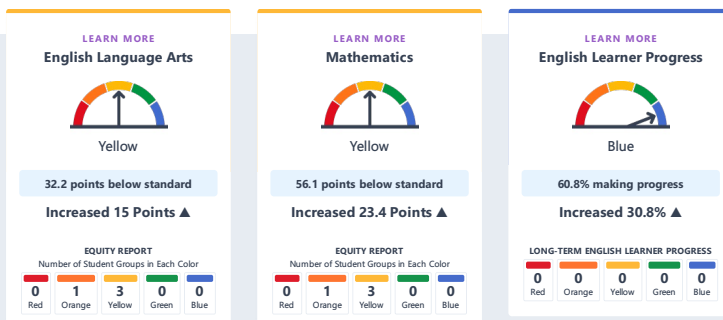

Student Population

Explore information about this school's student population.

MICHAEL D'ARCY ELEMENTARY

Academic Performance

View Student Assessment Results and other aspects of school performance.

MICHAEL D'ARCY ELEMENTARY

Academic Engagement

See information that shows how well schools are engaging students in their learning.

MICHAEL D'ARCY ELEMENTARY

Conditions & Climate

View data related to how well schools are providing a healthy, safe and welcoming environment.