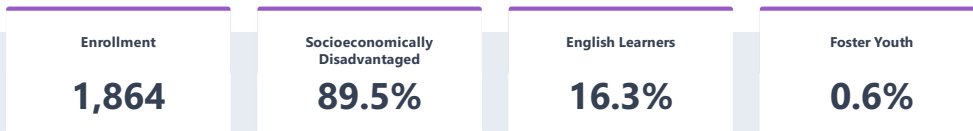

BLOOMINGTON HIGH

Student Population

Explore information about this school's student population.