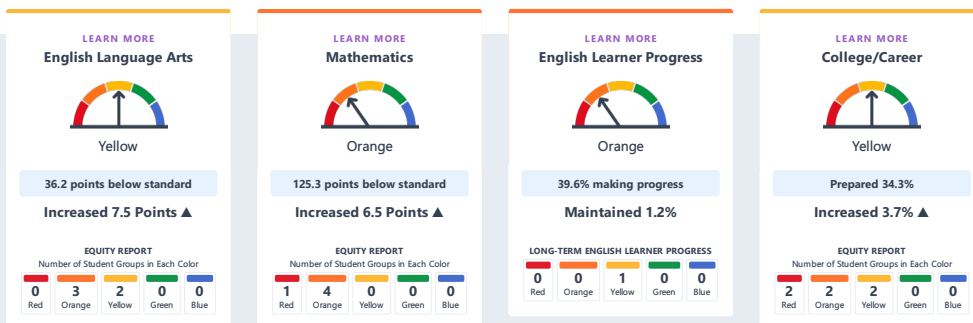

Bloomington High

Explore the performance of Bloomington High under California's Accountability System.

Informational Purposes

Explore the following data elements presented for informational purposes only. These data are not used for accountability determinations.

School Details

NAME Bloomington High	ADDRESS 10750 Laurel Avenue Bloomington, CA 92316-2520	WEBSITE N/A	GRADES SERVED 9-12
CHARTER No	DASHBOARD ALTERNATIVE SCHOOLS STATUS No		

BLOOMINGTON HIGH

Student Population

Explore information about this school's student population.

BLOOMINGTON HIGH

Academic Performance

View Student Assessment Results and other aspects of school performance.

BLOOMINGTON HIGH

Academic Engagement