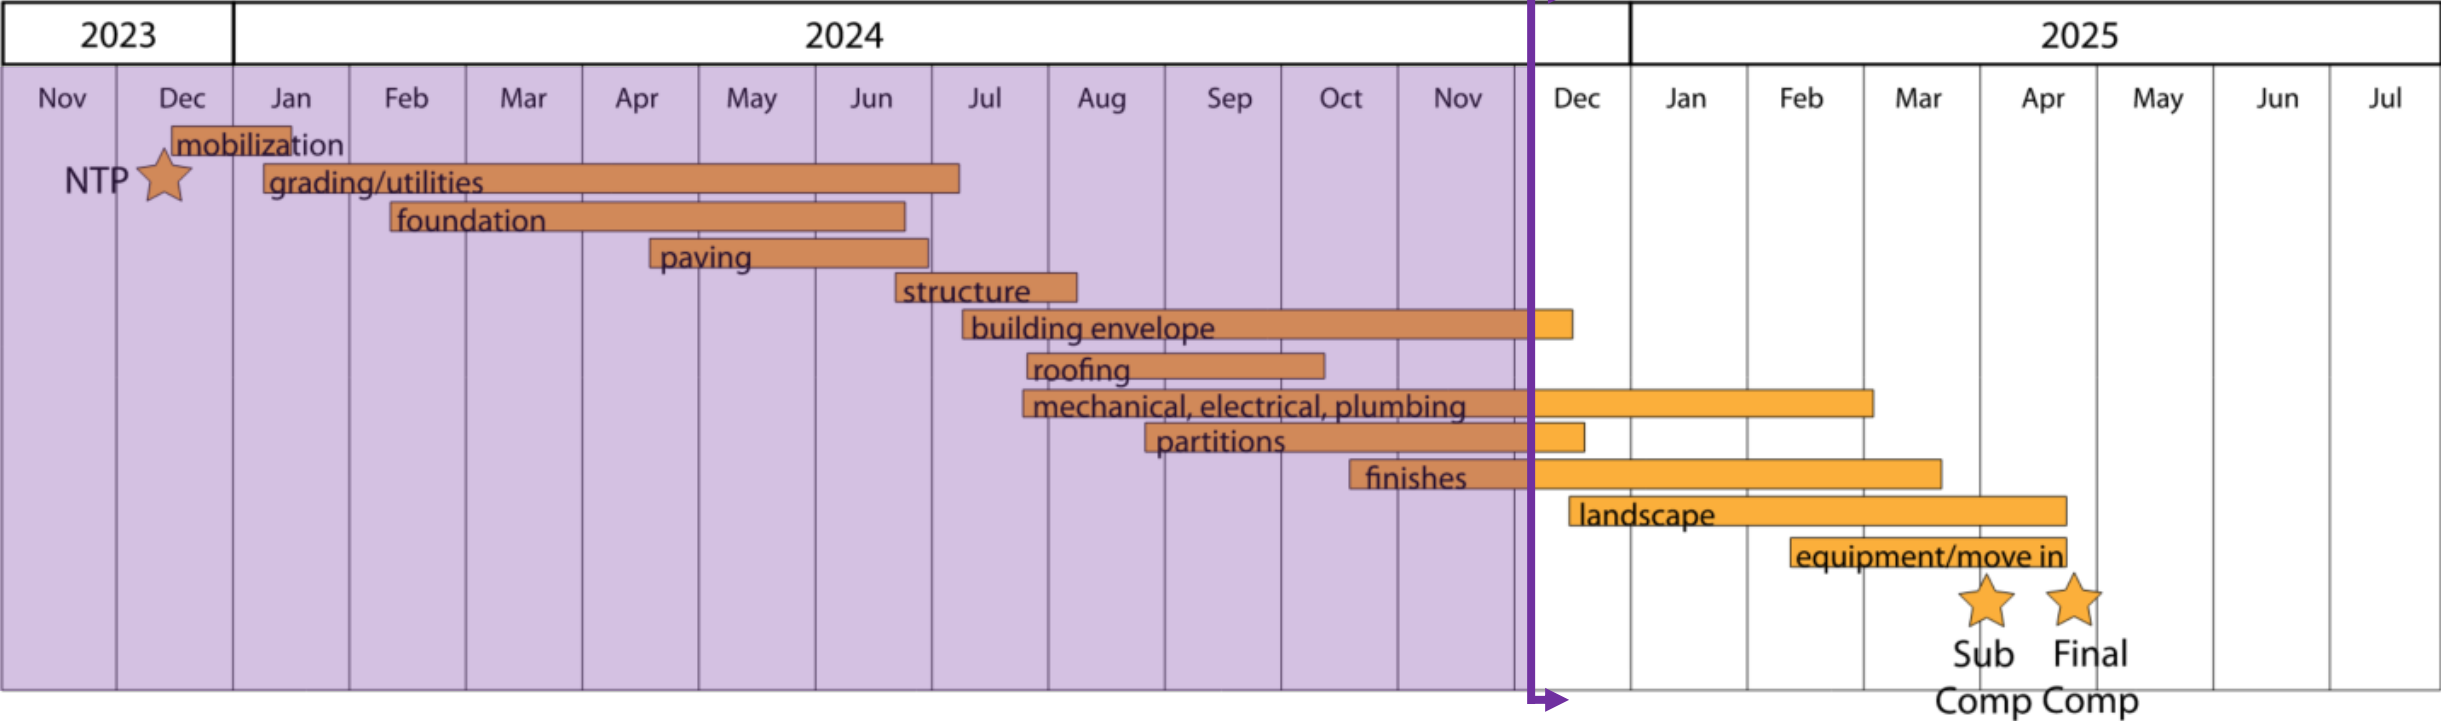

MILLWORK IN PLACE

FINISHES COMPLETE

L. Dow Hendricks Elementary School

Construction Update - December 2024

STAIR FINISHES
COMPLETE

L. Dow Hendricks Elementary School

Construction Update - December 2024

**TACK BOARD INSTALLATION
ON GOING**

**DISPLAY CASE
INSTALLATION ON
GOING**

L. Dow Hendricks Elementary School Construction Update - December 2024

GYM FLOORING INSTALLED
AND FLOOR PROTECTION IN
PLACE

Anna ISD Administration Building

Construction Update - December 2024

Construction Schedule

Anna ISD Administration Building

Construction Update - December 2024

**FIBER CEMENT PANEL
INSTALLATION HAS BEGUN**

**STONE INSTALLATION
CONTINUES**

Anna ISD Administration Building

Construction Update - December 2024