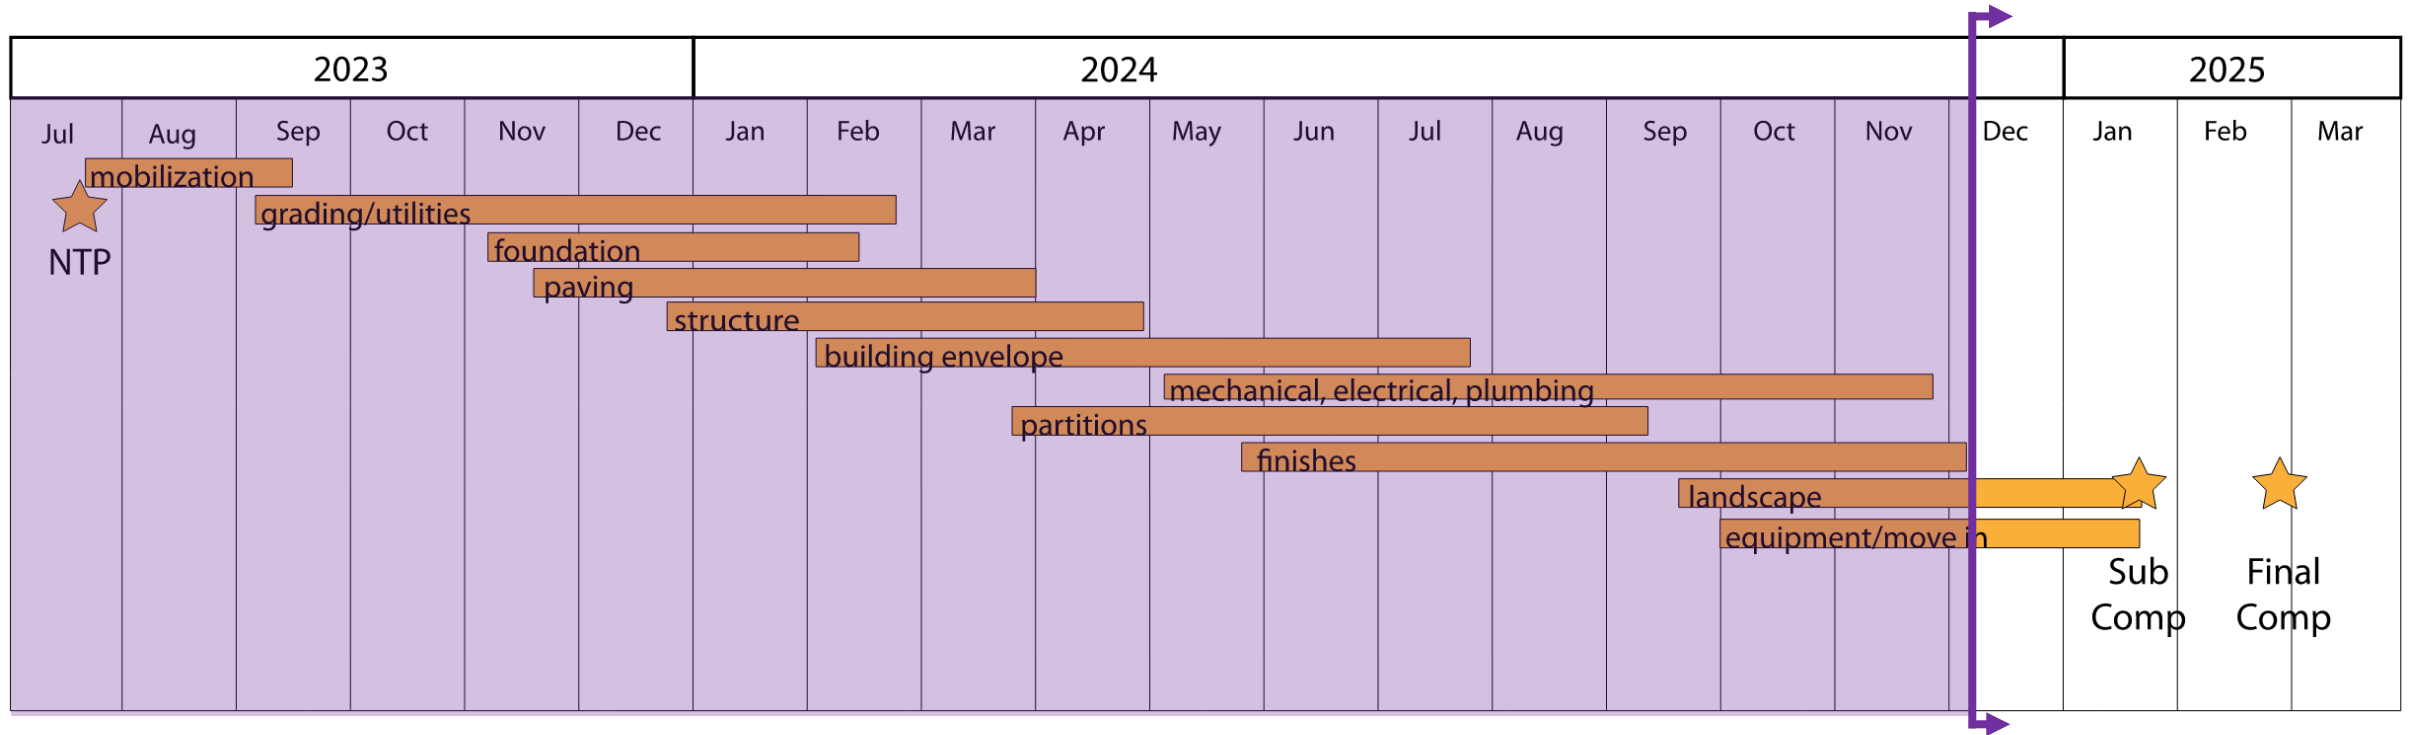

L. Dow Hendricks | Elementary School

Anna ISD | Administration Building

DECEMBER 2024
CONSTRUCTION UPDATE

L. Dow Hendricks Elementary School

Construction Update - December 2024

Construction Schedule

L. Dow Hendricks Elementary School

Construction Update - December 2024

L. Dow Hendricks Elementary School

Construction Update - December 2024

L. Dow Hendricks Elementary School

Construction Update - December 2024

**METAL COMPOSITE
PANEL SYSTEMS AND
SOFFITS COMPLETE**

**SCHOOL NAME
SIGNAGE TO BE
INSTALLED**

L. Dow Hendricks Elementary School

Construction Update - December 2024

SECURITY VESTIBULE
IN PLACE

RECEPTION MILLWORK
CONTINUES

L. Dow Hendricks Elementary School Construction Update - December 2024

MILLWORK IN PLACE

FINISHES COMPLETE

L. Dow Hendricks Elementary School

Construction Update - December 2024

STAIR FINISHES
COMPLETE

L. Dow Hendricks Elementary School

Construction Update - December 2024

**TACK BOARD INSTALLATION
ON GOING**