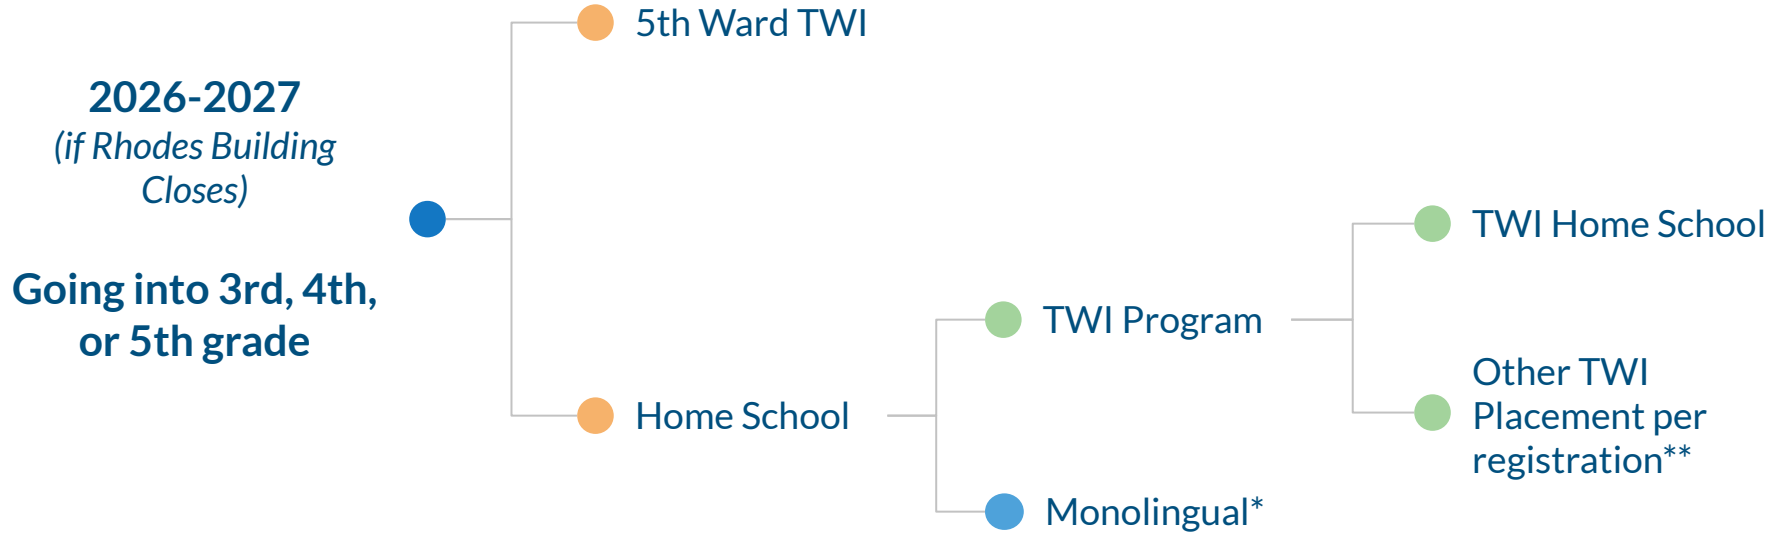

At-a-Glance Transitions for Bessie Rhodes Families

This year (2023-2024), my child is <u>currently</u> in:	In 2024-2025 and 2025-2026, my child can still attend:	If Bessie Rhodes building closes in 2026-2027 (+3 years), <u>what are my child's options?</u>
6th or 7th grade	Bessie Rhodes Evanston Township High School (ETHS)	Evanston Township High School (ETHS)
5th grade	Bessie Rhodes	Haven - Dual Language OR Home School with Spanish Language Arts (SLA option)*
4th grade	Bessie Rhodes	Haven - Dual Language OR Home School with SLA option
3rd grade	Bessie Rhodes	Haven OR Dual Language Building #2 OR Home School with SLA option
2nd grade	Bessie Rhodes	5th Ward School - TWI OR Home School
1st grade	Bessie Rhodes	5th Ward School - TWI OR Home School
Kindergarten	Bessie Rhodes	5th Ward School - TWI OR Home School

My child is currently a 4th or 5th Grader at Bessie Rhodes...

My child is currently a 3rd Grader at Bessie Rhodes...

*SAP Phase III will determine next stand-alone middle school based on enrollment and demand.

My child is currently in kindergarten, 1st grade, or 2nd grade at Bessie Rhodes...

*If a student moves to the monolingual program from TWI, they may re-enter the Dual Language program if they demonstrate Spanish language proficiency through a language assessment