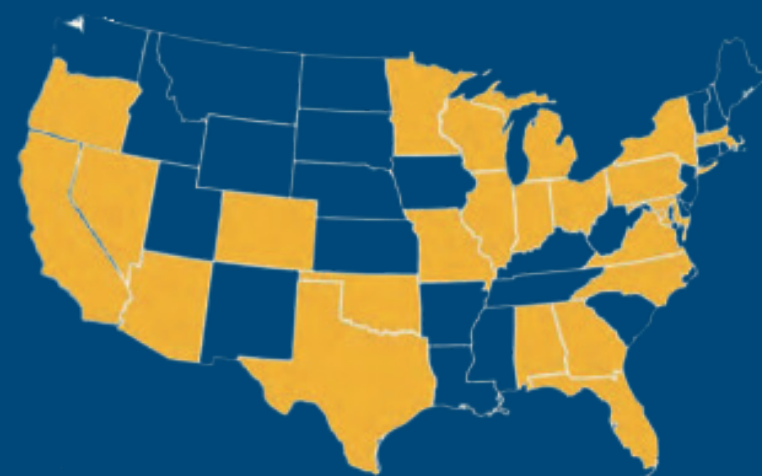

Proven National Model with 39 Schools

THANK YOU TO OUR FOUNDING CORPORATE WORK STUDY PARTNERS

The following corporate partners empower students to earn a portion of their tuition by doing real work for real pay: