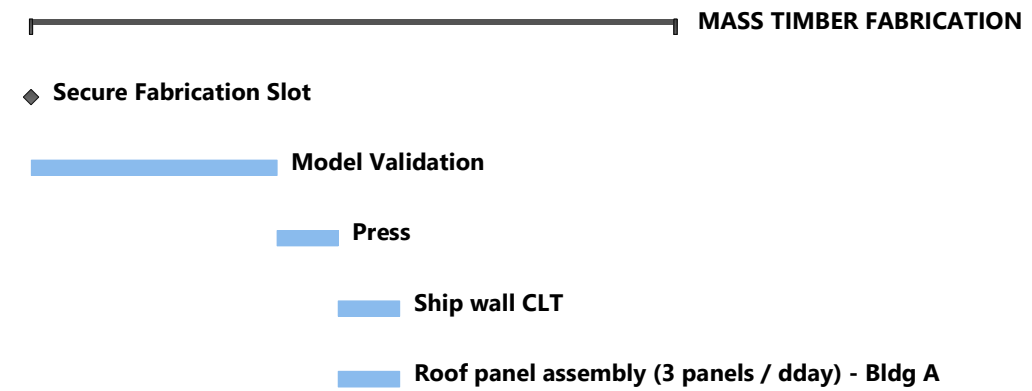

TimberQuest - Golden West Middle School

ID	Task Name	Duration	Start	Finish	October	November	December	January	February	March	April	May	June	July	August	September	October
					9/29/24	10/30/24	11/30/24	12/31/24	1/31/25	2/28/25	3/31/25	4/30/25	5/31/25	6/30/25	7/31/25	8/31/25	9/30/25

19	MASS TIMBER FABRICATION	105 days	Tue 12/3/24	Tue 4/29/25
20	Secure Fabrication Slot	0 days	Tue 12/3/24	Tue 12/3/24
21	Model Validation	8 wks	Wed 12/4/24	Tue 1/28/25
22	Press	10 days	Wed 1/29/25	Tue 2/11/25
23	Ship wall CLT	2 wks	Wed 2/12/25	Tue 2/25/25
24	Roof panel assembly (3 panels / dday) - Bldg A	10 days	Wed 2/12/25	Tue 2/25/25