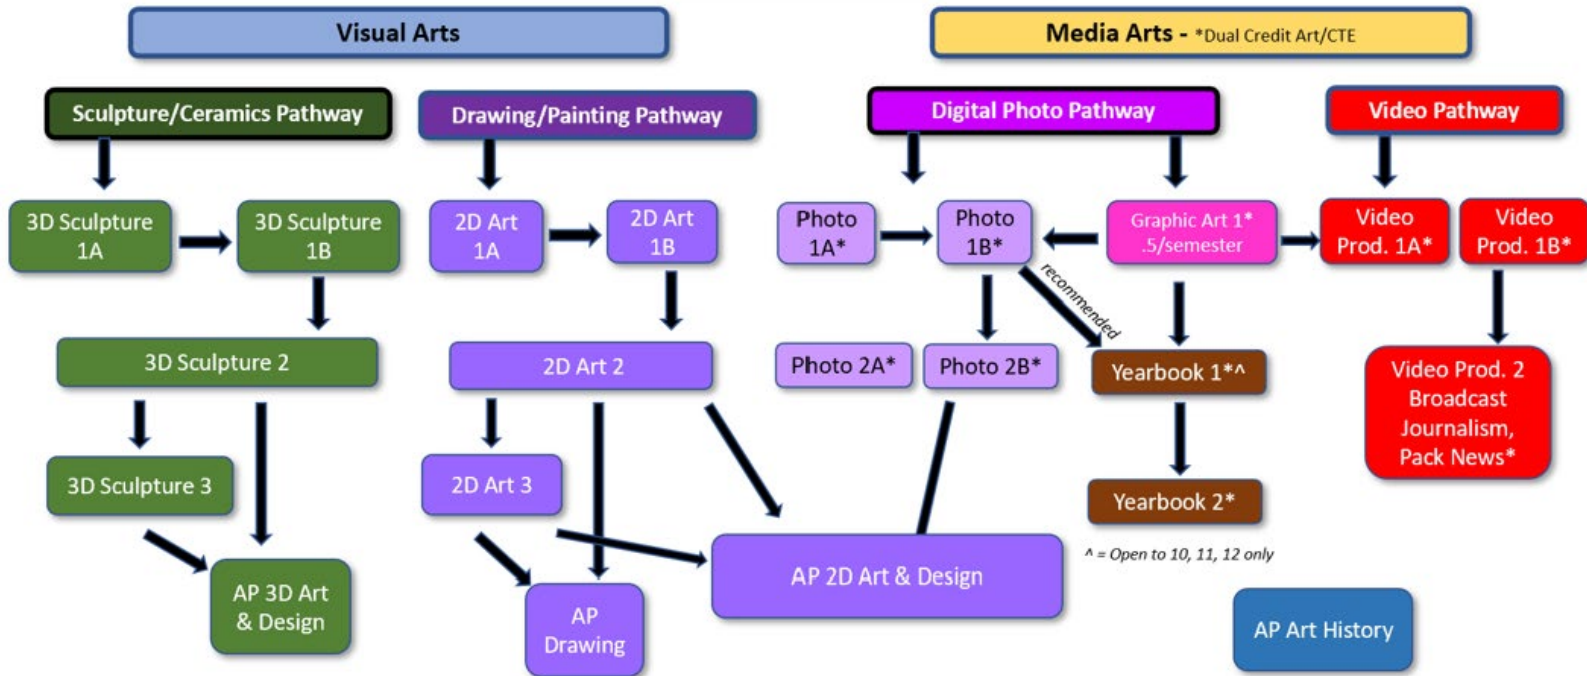

EHS Visual Arts Pathway

^ = Open to 10, 11, 12 only

Music

* = Audition Only

Theatre

* = College Credit Option
 ^ = CTE Credit Option
 + = Audition/Application