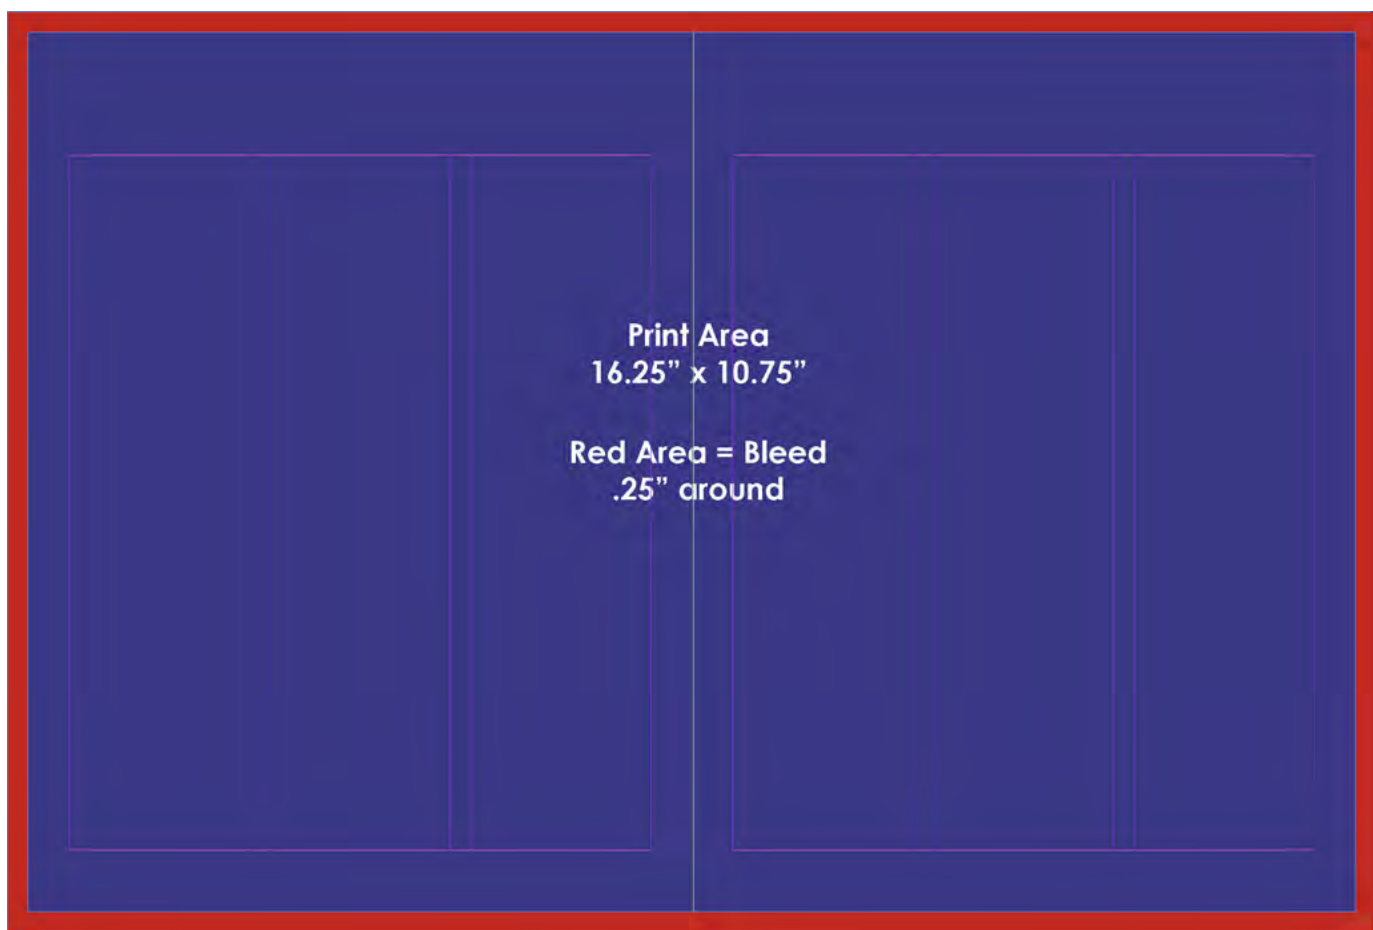

Full Page
7.125" w x 9.75" h

Full Page
7.125" w x 8.5" h

2 Full Page Spread
with Bleed
16.25" w x 10.75" h

1/8 Page
3.5" w x 2.03" h

1/4 Page
3.5" w x 4.1875" h

1/2 Page
7.125" w x 4.1875" h

1/3 Page
7.125" w x 2.75" h