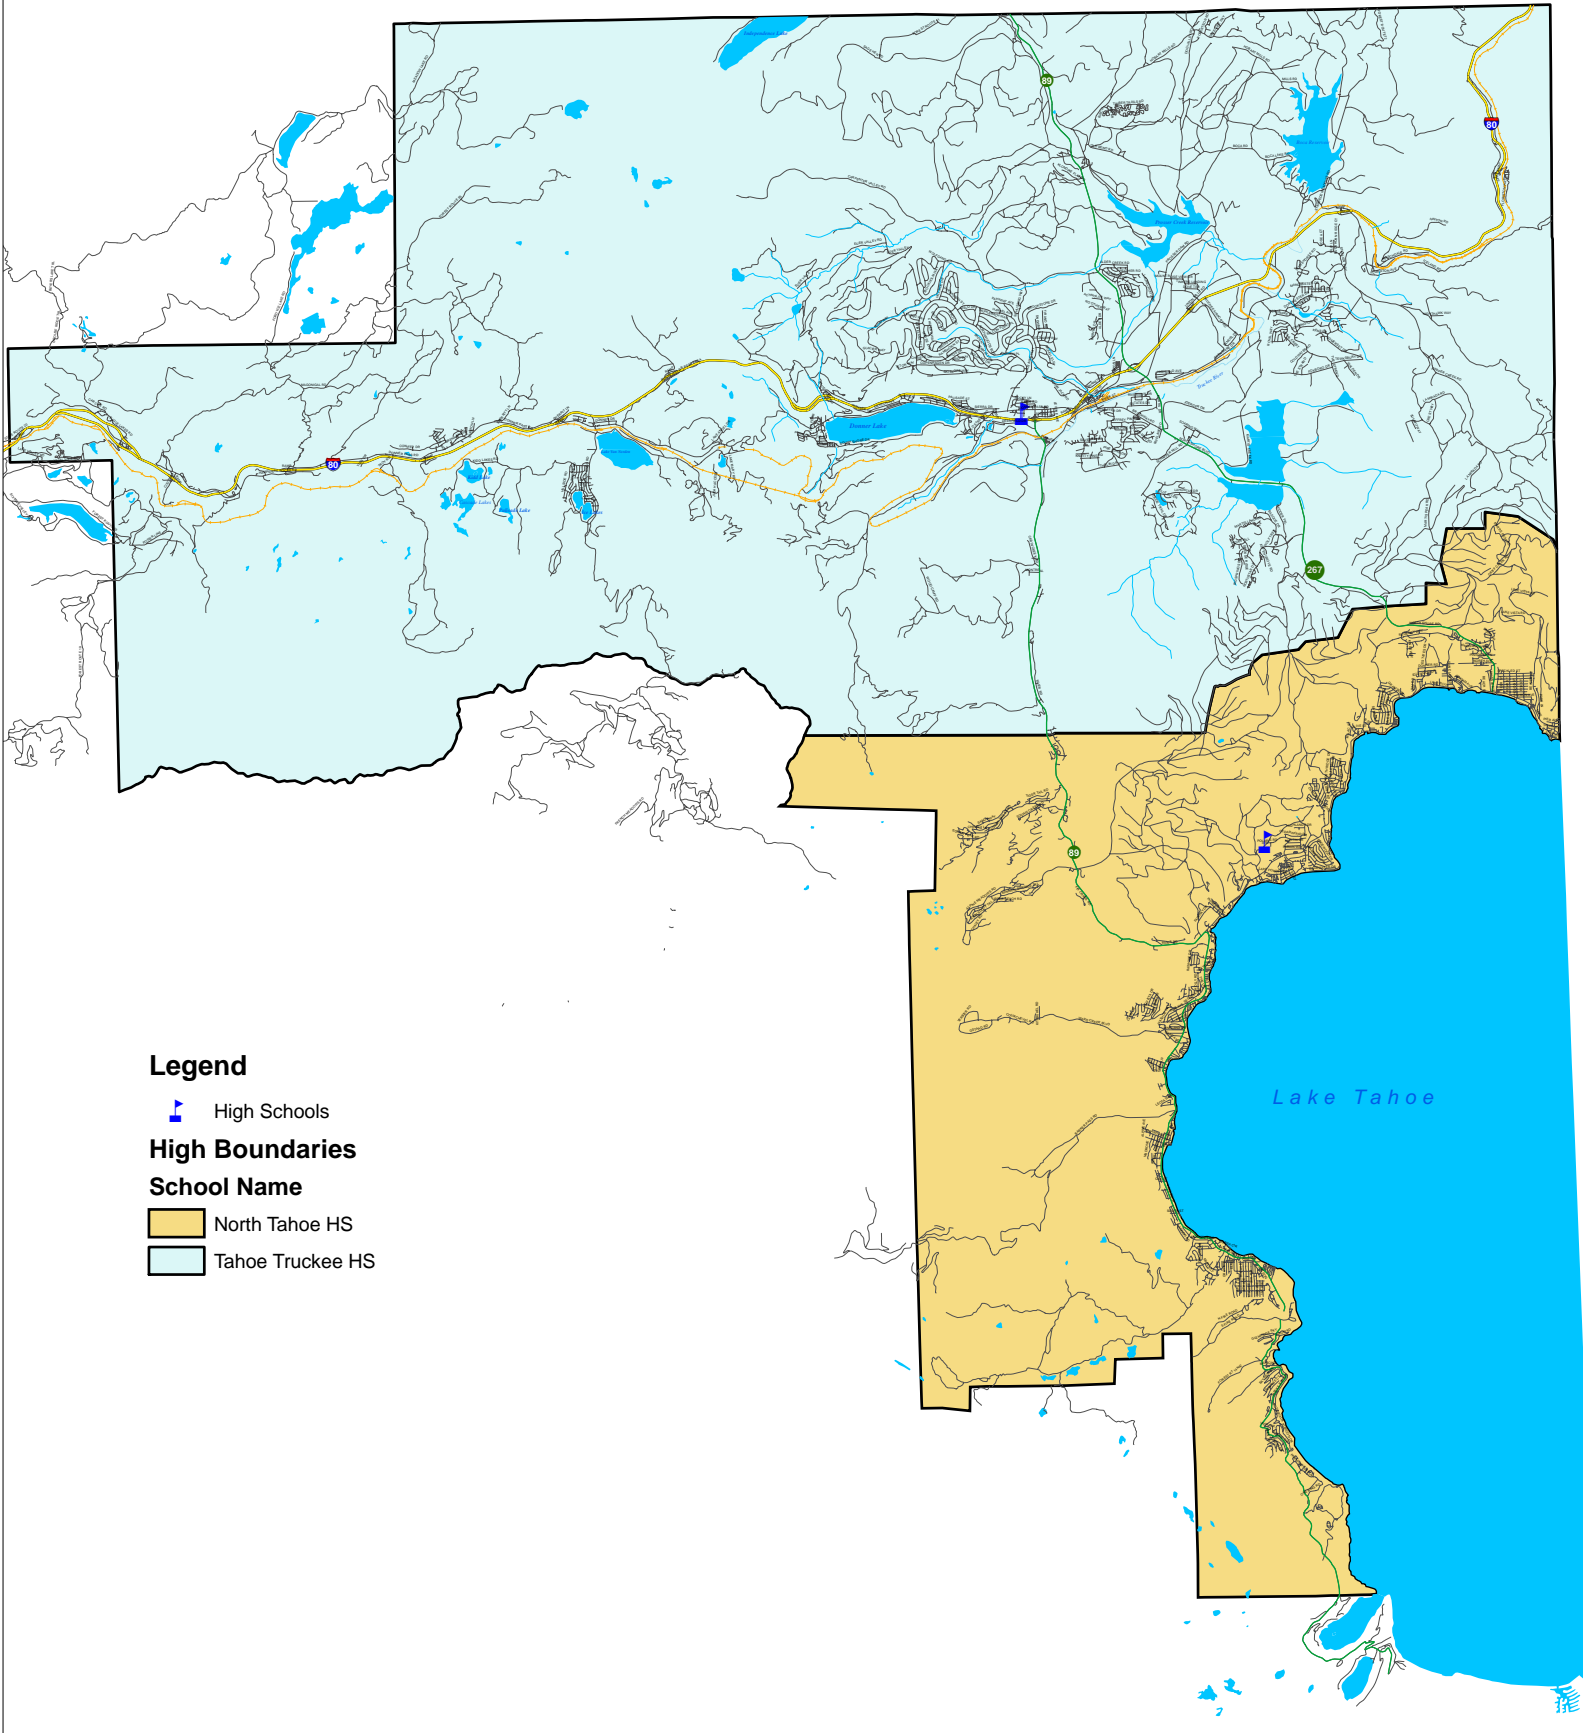

TAHOE TRUCKEE UNIFIED SCHOOL DISTRICT HIGH SCHOOL ATTENDANCE BOUNDARIES

Legend

 High Schools

High Boundaries

School Name

 North Tahoe HS

 Tahoe Truckee HS

0 3 6 12 Miles