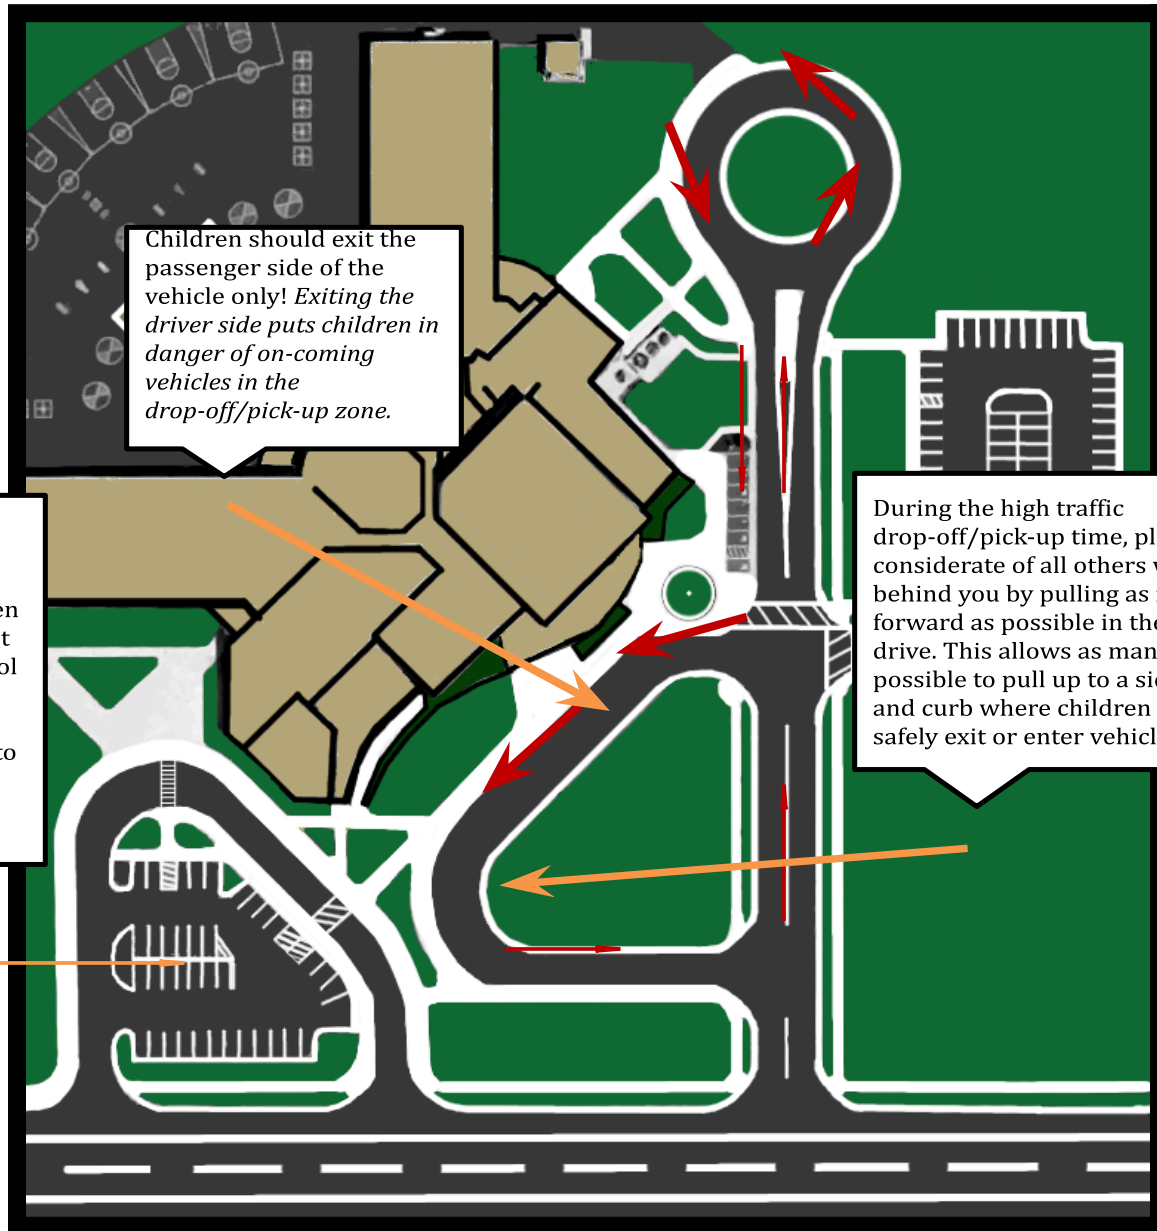

# Student Drop-Off and Pick-Up at Heritage Elementary

*Please help keep our students safe!*

Children should exit the passenger side of the vehicle only! *Exiting the driver side puts children in danger of on-coming vehicles in the drop-off/pick-up zone.*

The school parking lots are reserved for parents who need to park their vehicle and can escort their children safely across the parking lot and crosswalks to the school building. If you are not exiting the car with your children, you are required to use the circle drive for curb-side drop-off and pick-up.

During the high traffic drop-off/pick-up time, please be considerate of all others waiting behind you by pulling as far forward as possible in the circle drive. This allows as many cars as possible to pull up to a side walk and curb where children can safely exit or enter vehicles.