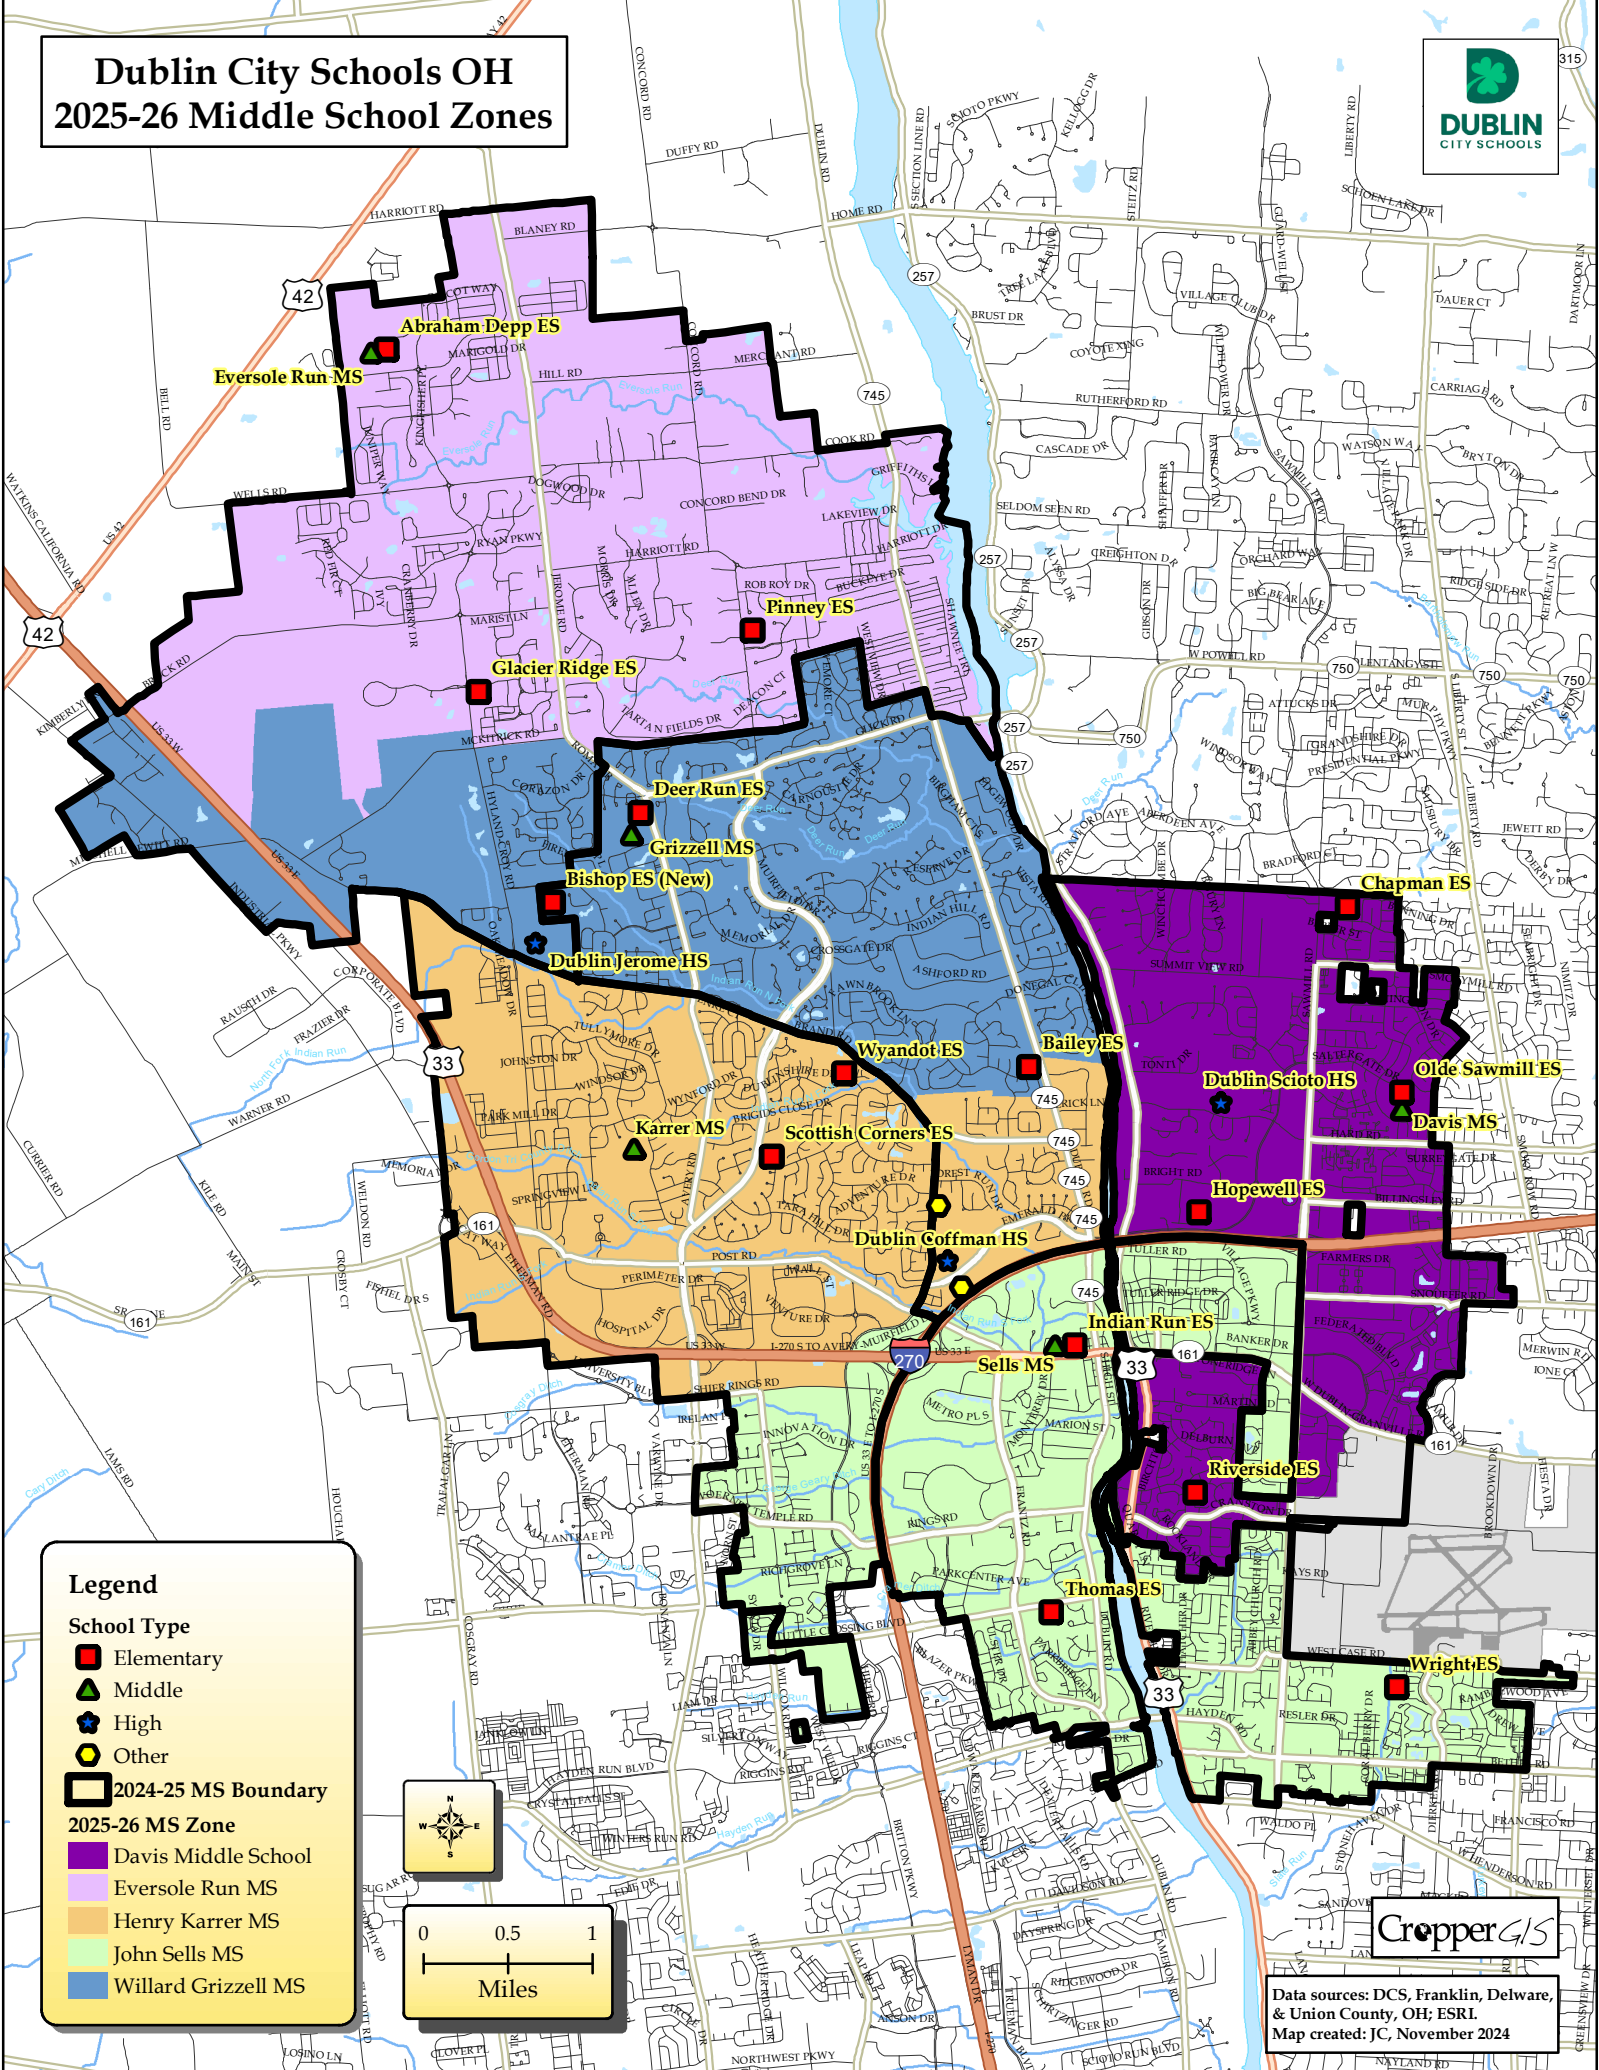

Dublin City Schools OH 2025-26 Middle School Zones

Legend

School Type

- Elementary
- ▲ Middle
- ★ High
- Other

2024-25 MS Boundary

2025-26 MS Zone

- Davis Middle School
- Eversole Run MS
- Henry Karrer MS
- John Sells MS
- Willard Grizzell MS

Data sources: DCS, Franklin, Delaware, & Union County, OH; ESRI
Map created: JC, November 2024