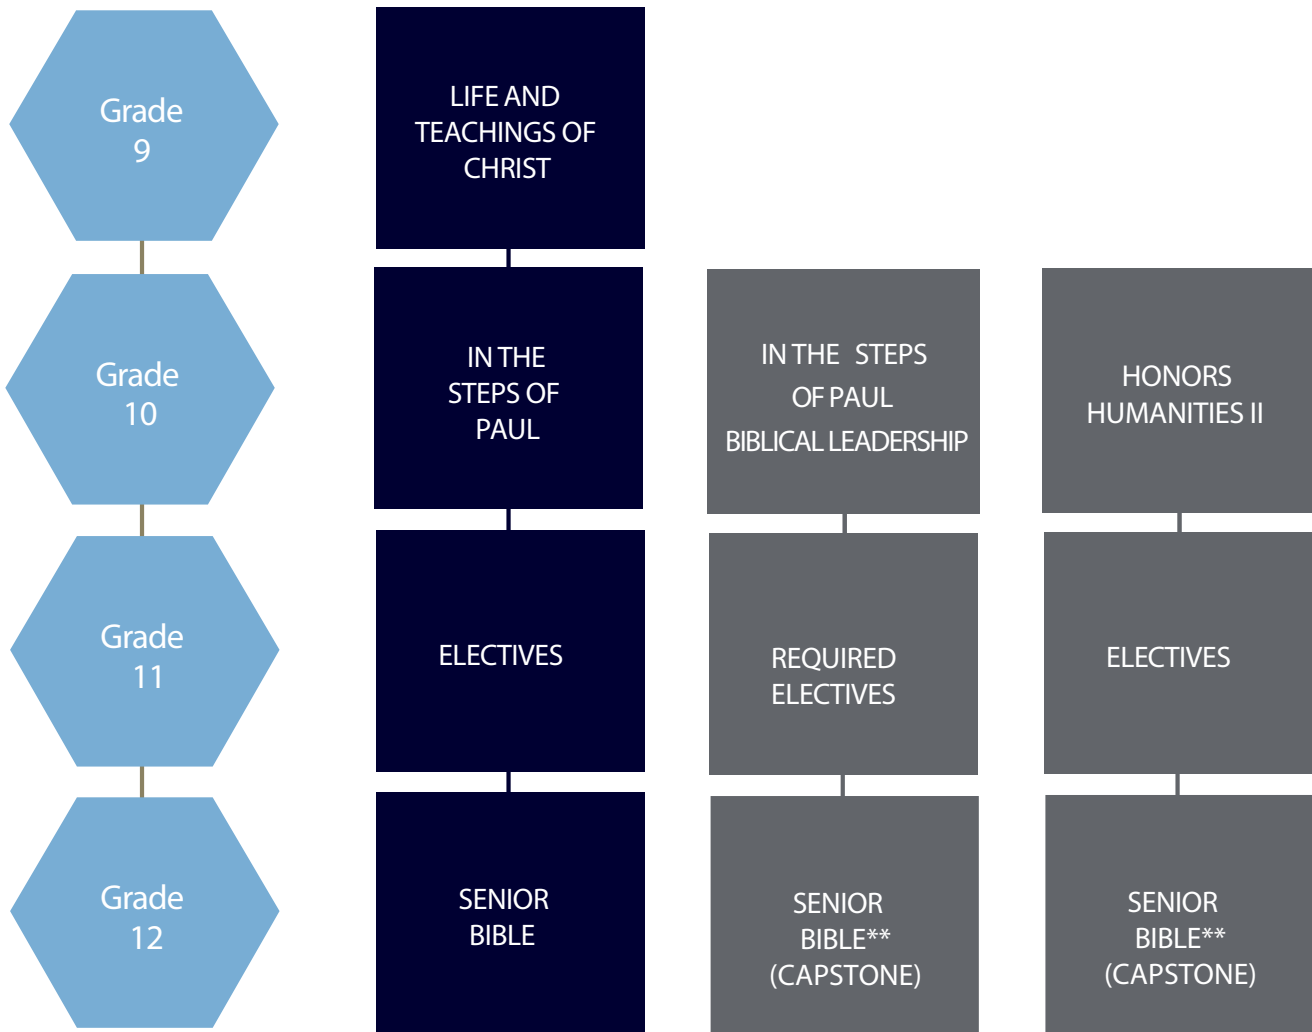

## GRADUATION REQUIREMENT: 3 YEARS

### BIBLE ELECTIVES

Apologetics (0.5 credit)  
 Christian Living: Life to the Full (0.5 credit)  
 Biblical Greek (0.5 credit)\*

DC Old Testament (0.5 credit)\*  
 DC New Testament (0.5 credit)\*

*Note: All incoming students are required to take Life and Teachings of Christ. Senior Bible is required for all Seniors.  
 \*Elective may not be offered every year. \*\* Endorsement Program Specific Senior Bible Sections.*