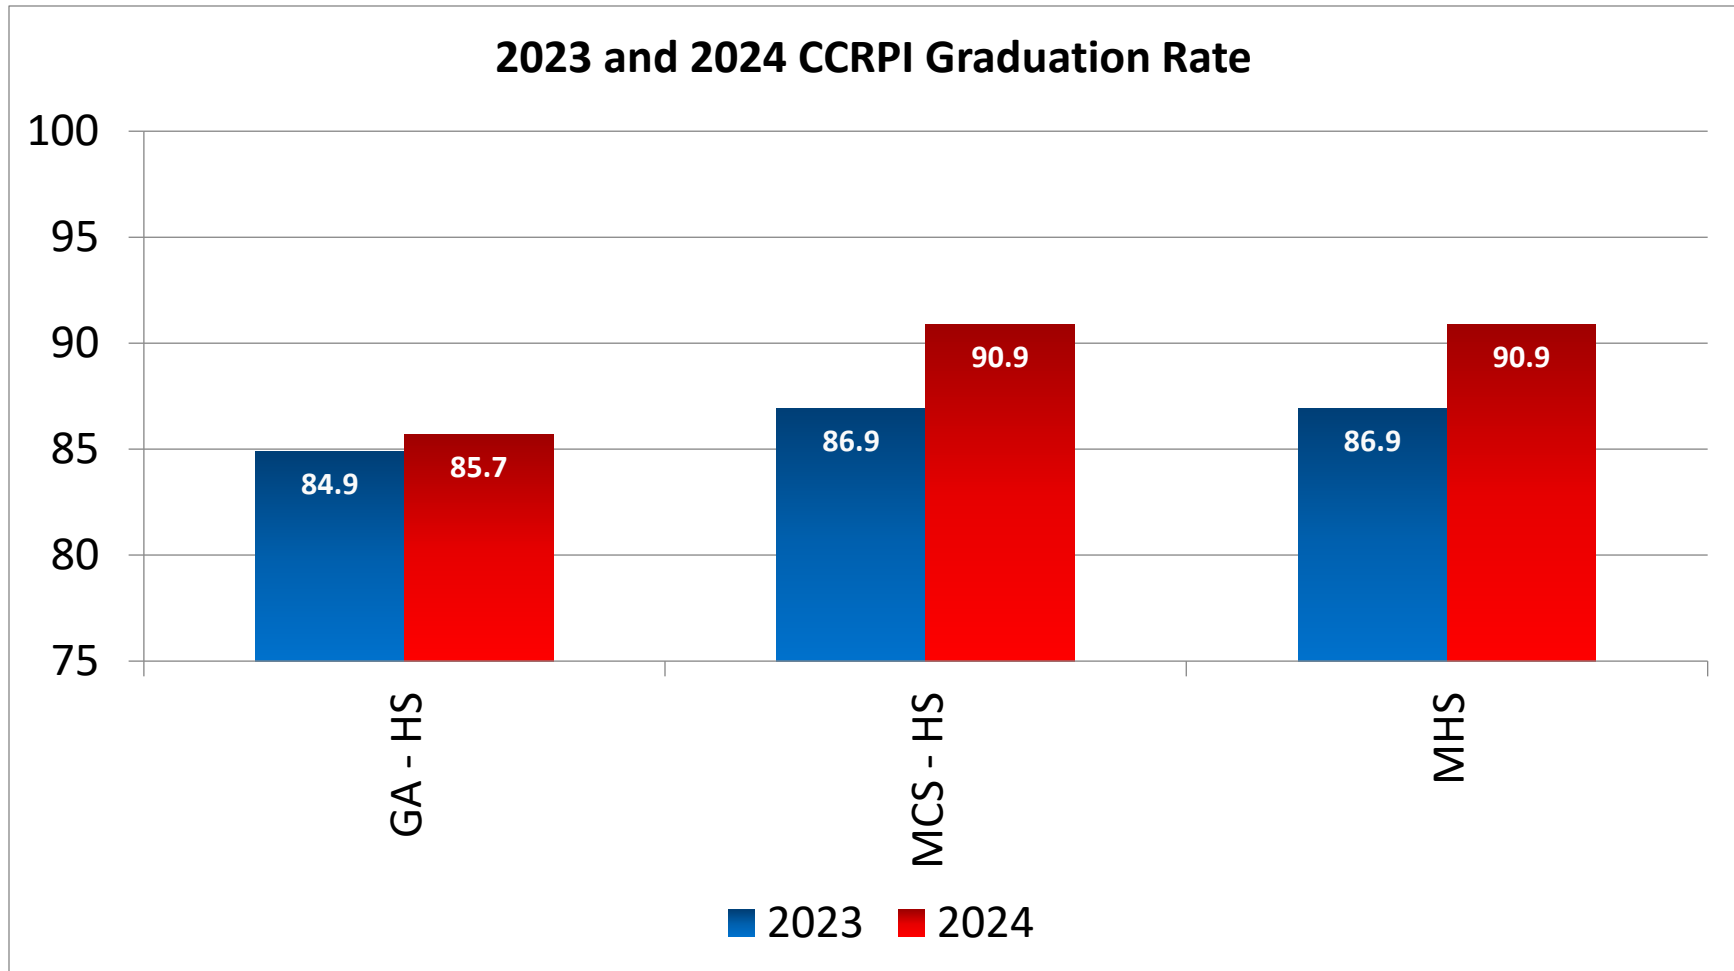

NA = Not Applicable

For more about the CCRPI, [please click here](#).

2024 College and Career Ready Performance Index (CCRPI)

For more about the CCRPI, [please click here.](#)

2024 College and Career Ready Performance Index (CCRPI)

For more about the CCRPI, [please click here.](#)

2024 College and Career Ready Performance Index (CCRPI)

For more about the CCRPI, [please click here.](#)

2024 College and Career Ready Performance Index (CCRPI)

For more about the CCRPI, [please click here.](#)

2024 College and Career Ready Performance Index (CCRPI)

Please note, this is the CCRPI Graduation Rate which combines the 4-year and 5-year graduation rates for a CCRPI score. To see the Marietta City Schools graduation rate, please [click here](#).