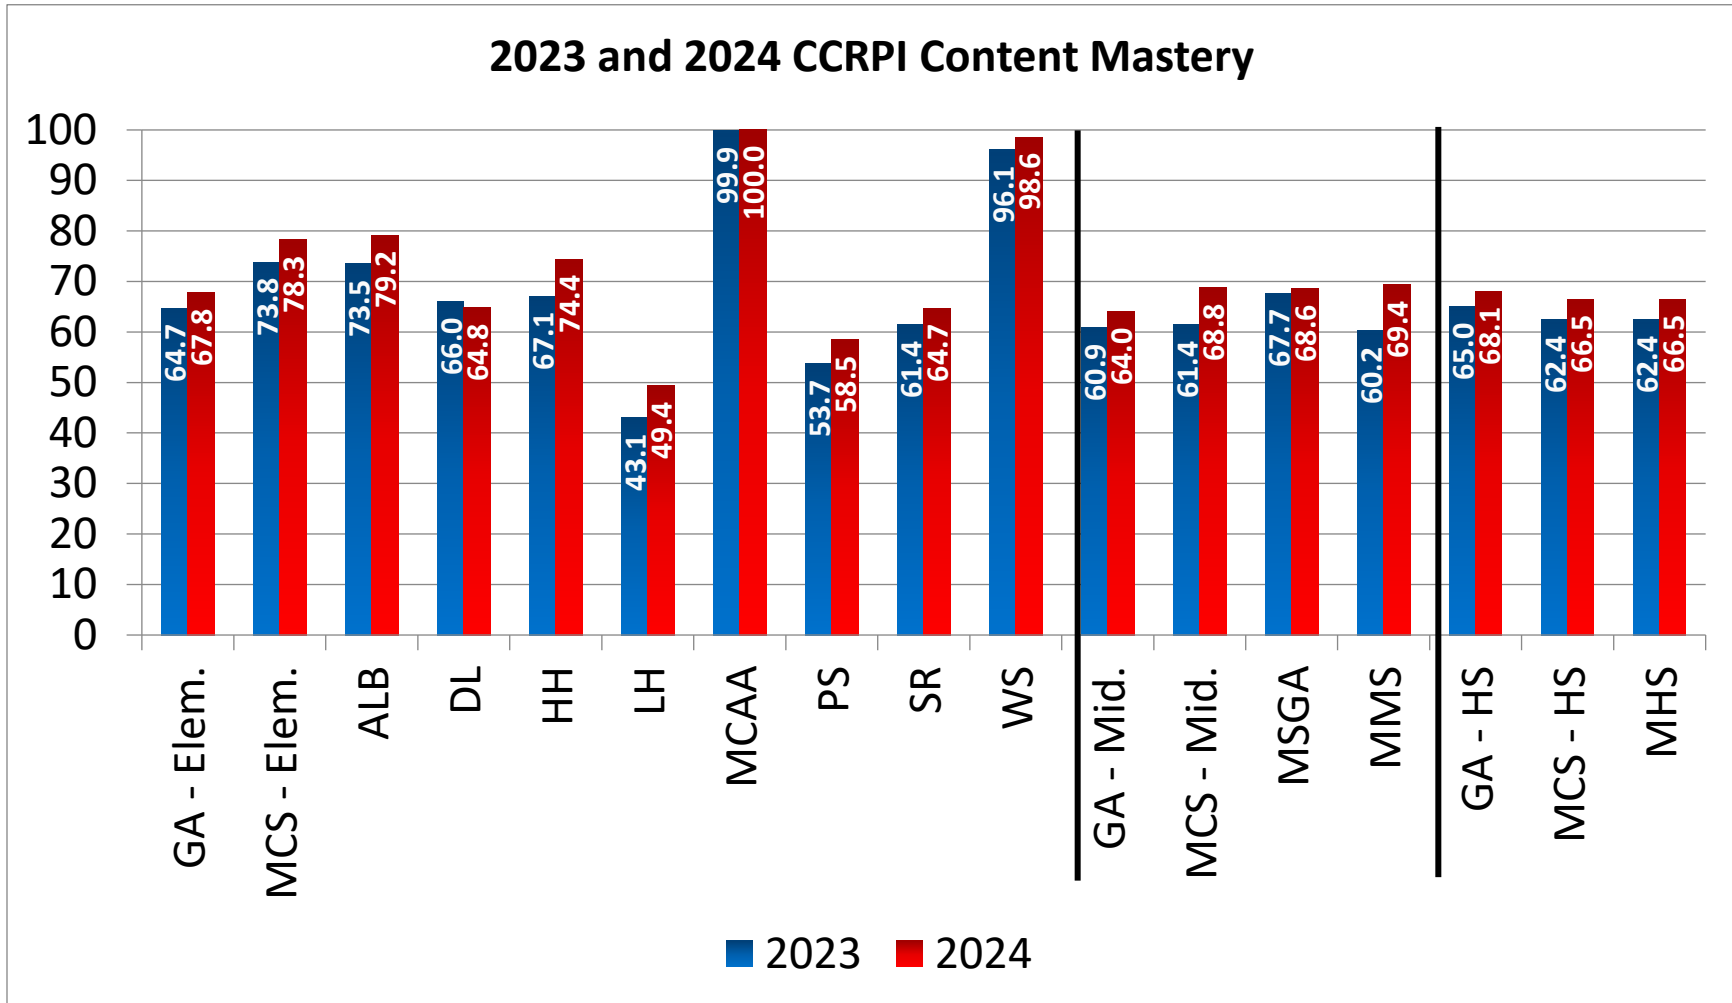

2024 College and Career Ready Performance Index (CCRPI)

School/Group	Content Mastery	Progress	Closing Gaps	Readiness	Graduation Rate
Georgia - Elementary	67.8	86.2	100.0	83.2	NA
Marietta City - Elementary	78.3	96.5	100.0	86.6	NA
A.L. Burruss Elementary School	79.2	100.0	68.8	87.7	NA
Dunleith Elementary School	64.8	98.8	25.0	84.4	NA
Hickory Hills Elementary School	74.4	95.8	95.0	87.5	NA
Lockheed Elementary School	49.4	95.1	100.0	78.9	NA
Marietta Center for Advanced Academics	100.0	92.0	100.0	98.3	NA
Park Street Elementary School	58.5	86.7	100.0	78.5	NA
Sawyer Road Elementary	64.7	94.2	100.0	83.0	NA
West Side Elementary School	98.6	91.6	100.0	96.1	NA
Georgia - Middle	64.0	82.3	68.3	82.8	NA
Marietta City - Middle	68.8	80.1	100.0	83.5	NA
Marietta 6th Grade Academy	68.6	78.1	100.0	84.4	NA
Marietta Middle School	69.4	81.0	100.0	83.1	NA
School/Group	Content Mastery	Progress	Closing Gaps	Readiness	Graduation Rate
Georgia - High School	68.1	82.7	81.7	73.3	85.7
Marietta City - High School	66.5	96.3	97.9	71.2	90.9
Marietta High School	66.5	96.3	97.9	71.2	90.9

NA = Not Applicable

For more about the CCRPI, [please click here](#).

2024 College and Career Ready Performance Index (CCRPI)

For more about the CCRPI, [please click here.](#)

2024 College and Career Ready Performance Index (CCRPI)