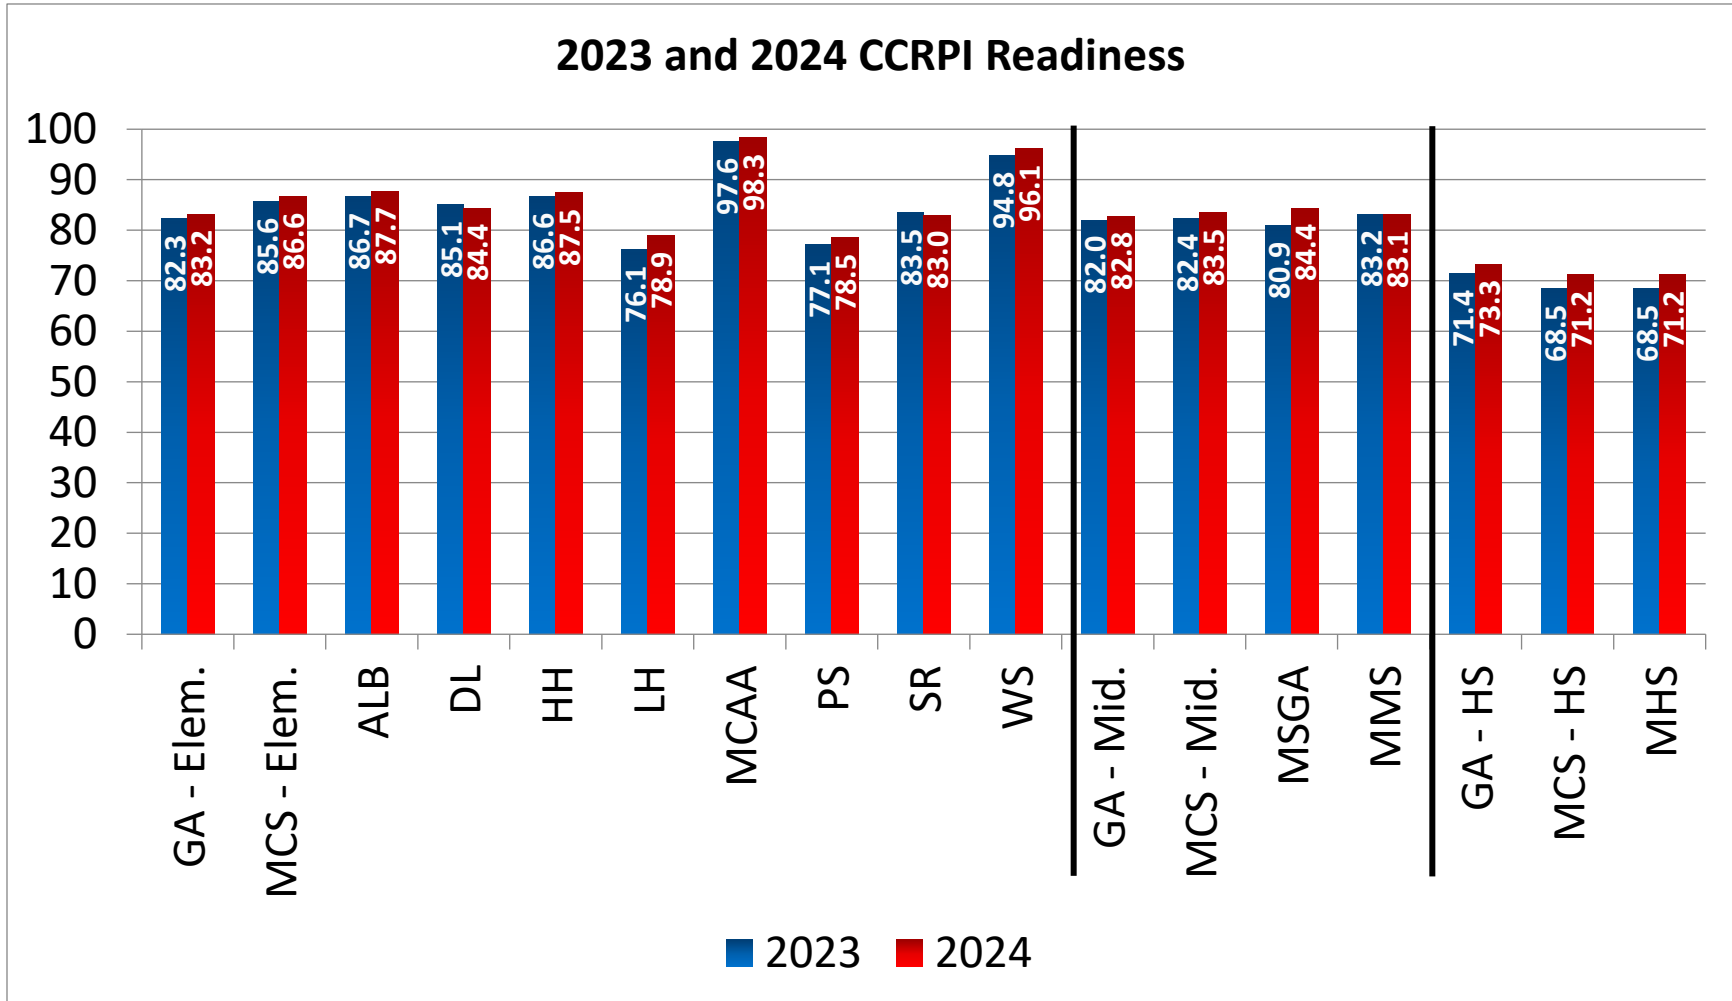

2024 College and Career Ready Performance Index (CCRPI)

School/Group	Content Mastery	Progress	Closing Gaps	Readiness	Graduation Rate
Georgia - Elementary	67.8	86.2	100.0	83.2	NA
Marietta City - Elementary	78.3	96.5	100.0	86.6	NA
A.L. Burruss Elementary School	79.2	100.0	68.8	87.7	NA
Dunleith Elementary School	64.8	98.8	25.0	84.4	NA
Hickory Hills Elementary School	74.4	95.8	95.0	87.5	NA
Lockheed Elementary School	49.4	95.1	100.0	78.9	NA
Marietta Center for Advanced Academics	100.0	92.0	100.0	98.3	NA
Park Street Elementary School	58.5	86.7	100.0	78.5	NA
Sawyer Road Elementary	64.7	94.2	100.0	83.0	NA
West Side Elementary School	98.6	91.6	100.0	96.1	NA
Georgia - Middle	64.0	82.3	68.3	82.8	NA
Marietta City - Middle	68.8	80.1	100.0	83.5	NA
Marietta 6th Grade Academy	68.6	78.1	100.0	84.4	NA
Marietta Middle School	69.4	81.0	100.0	83.1	NA
School/Group	Content Mastery	Progress	Closing Gaps	Readiness	Graduation Rate
Georgia - High School	68.1	82.7	81.7	73.3	85.7
Marietta City - High School	66.5	96.3	97.9	71.2	90.9
Marietta High School	66.5	96.3	97.9	71.2	90.9

NA = Not Applicable

For more about the CCRPI, [please click here](#).

2024 College and Career Ready Performance Index (CCRPI)

For more about the CCRPI, [please click here.](#)

2024 College and Career Ready Performance Index (CCRPI)

For more about the CCRPI, [please click here.](#)

2024 College and Career Ready Performance Index (CCRPI)

For more about the CCRPI, [please click here.](#)

2024 College and Career Ready Performance Index (CCRPI)

For more about the CCRPI, [please click here.](#)

2024 College and Career Ready Performance Index (CCRPI)

Please note, this is the CCRPI Graduation Rate which combines the 4-year and 5-year graduation rates for a CCRPI score. To see the Marietta City Schools graduation rate, please [click here](#).