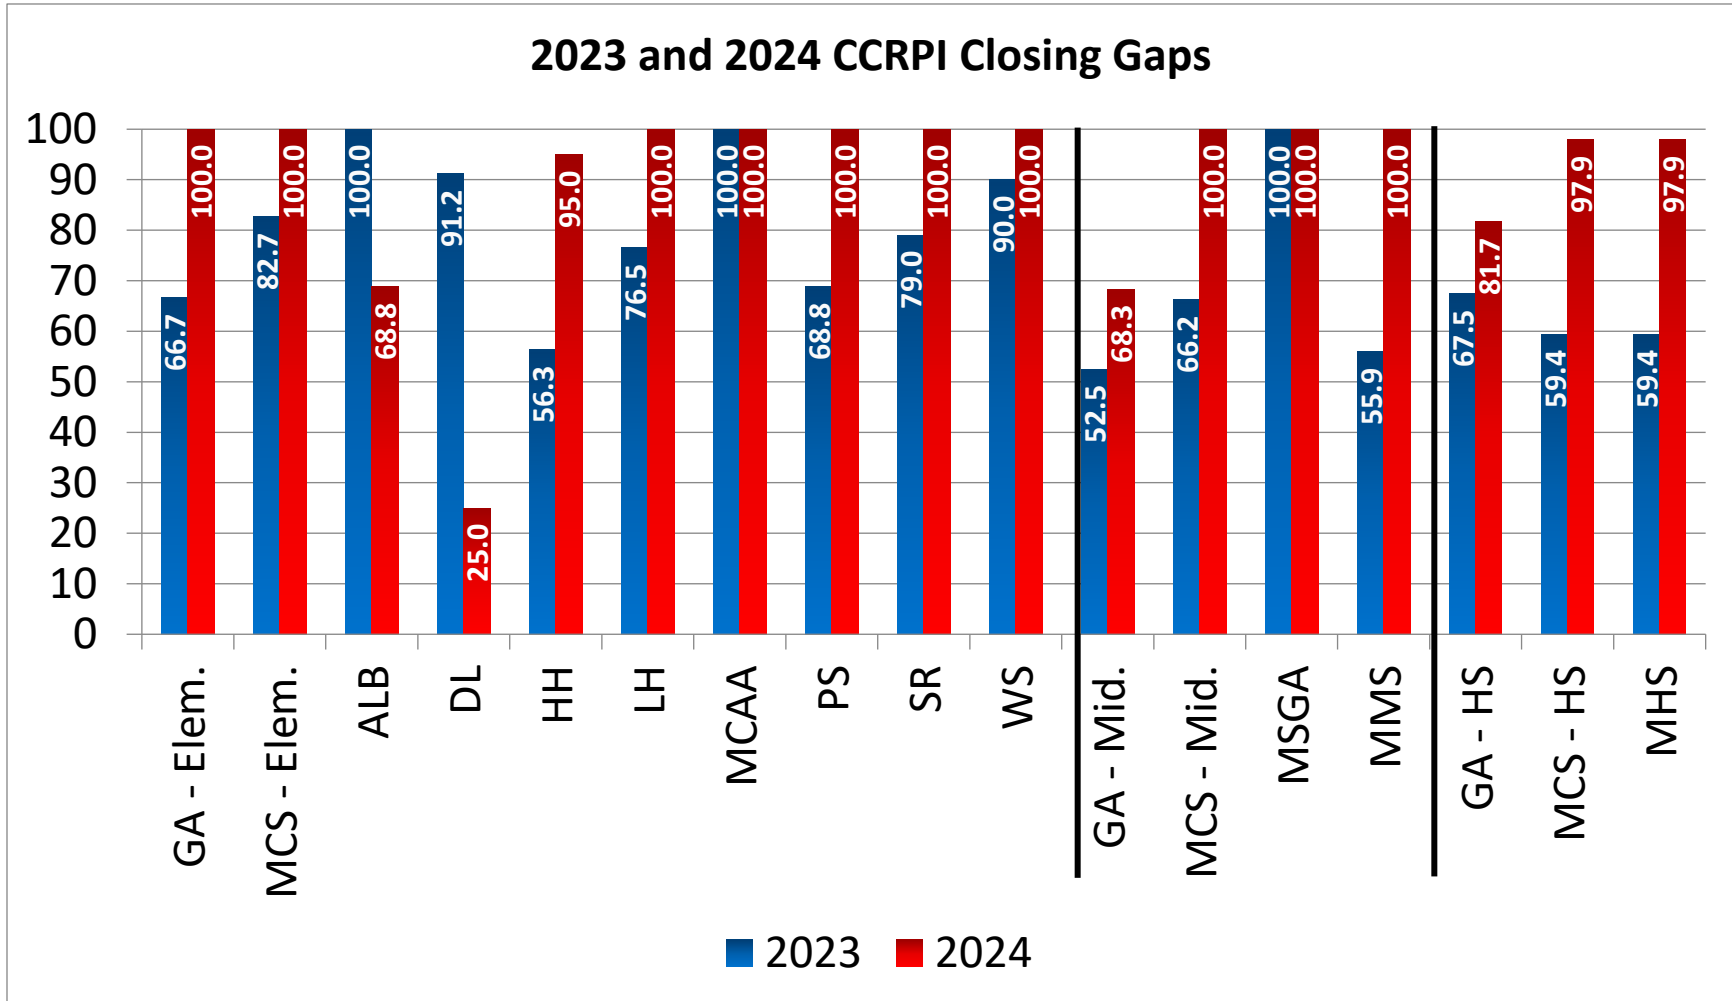

2024 College and Career Ready Performance Index (CCRPI)

School/Group	Content Mastery	Progress	Closing Gaps	Readiness	Graduation Rate
Georgia - Elementary	67.8	86.2	100.0	83.2	NA
Marietta City - Elementary	78.3	96.5	100.0	86.6	NA
A.L. Burruss Elementary School	79.2	100.0	68.8	87.7	NA
Dunleith Elementary School	64.8	98.8	25.0	84.4	NA
Hickory Hills Elementary School	74.4	95.8	95.0	87.5	NA
Lockheed Elementary School	49.4	95.1	100.0	78.9	NA
Marietta Center for Advanced Academics	100.0	92.0	100.0	98.3	NA
Park Street Elementary School	58.5	86.7	100.0	78.5	NA
Sawyer Road Elementary	64.7	94.2	100.0	83.0	NA
West Side Elementary School	98.6	91.6	100.0	96.1	NA
Georgia - Middle	64.0	82.3	68.3	82.8	NA
Marietta City - Middle	68.8	80.1	100.0	83.5	NA
Marietta 6th Grade Academy	68.6	78.1	100.0	84.4	NA
Marietta Middle School	69.4	81.0	100.0	83.1	NA
School/Group	Content Mastery	Progress	Closing Gaps	Readiness	Graduation Rate
Georgia - High School	68.1	82.7	81.7	73.3	85.7
Marietta City - High School	66.5	96.3	97.9	71.2	90.9
Marietta High School	66.5	96.3	97.9	71.2	90.9

NA = Not Applicable

For more about the CCRPI, [please click here](#).

2024 College and Career Ready Performance Index (CCRPI)

For more about the CCRPI, [please click here.](#)

2024 College and Career Ready Performance Index (CCRPI)

For more about the CCRPI, [please click here.](#)

2024 College and Career Ready Performance Index (CCRPI)

For more about the CCRPI, [please click here.](#)

2024 College and Career Ready Performance Index (CCRPI)