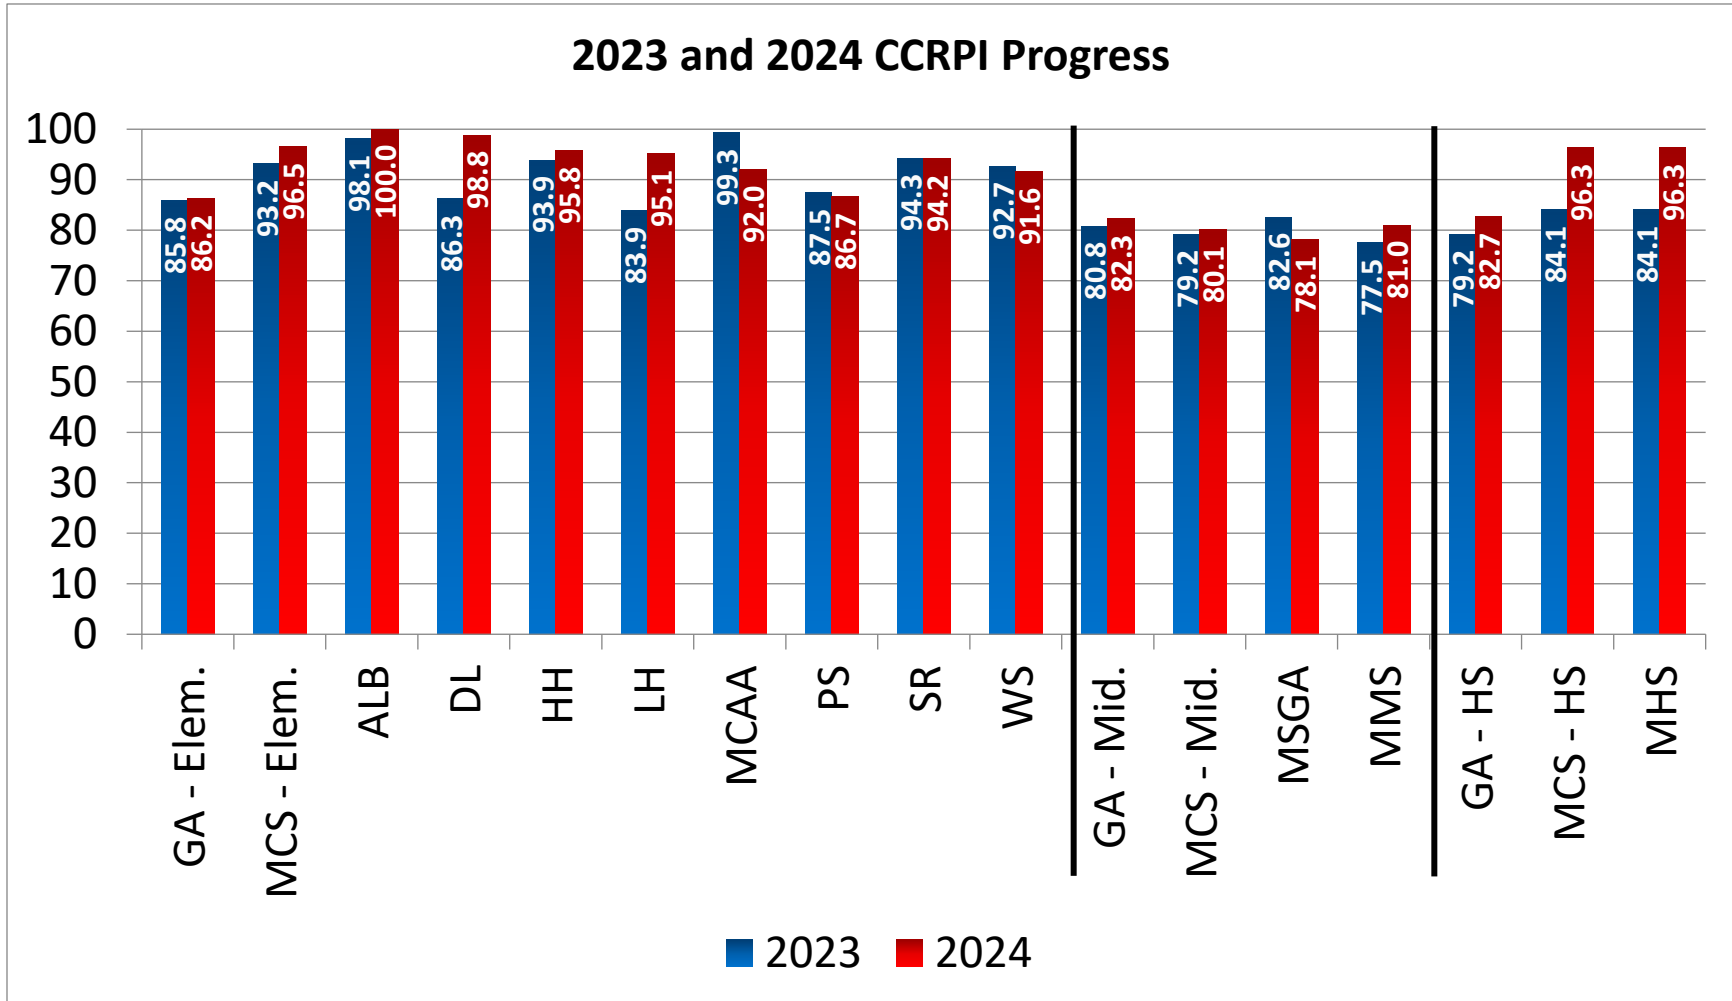

2024 College and Career Ready Performance Index (CCRPI)

School/Group	Content Mastery	Progress	Closing Gaps	Readiness	Graduation Rate
Georgia - Elementary	67.8	86.2	100.0	83.2	NA
Marietta City - Elementary	78.3	96.5	100.0	86.6	NA
A.L. Burruss Elementary School	79.2	100.0	68.8	87.7	NA
Dunleith Elementary School	64.8	98.8	25.0	84.4	NA
Hickory Hills Elementary School	74.4	95.8	95.0	87.5	NA
Lockheed Elementary School	49.4	95.1	100.0	78.9	NA
Marietta Center for Advanced Academics	100.0	92.0	100.0	98.3	NA
Park Street Elementary School	58.5	86.7	100.0	78.5	NA
Sawyer Road Elementary	64.7	94.2	100.0	83.0	NA
West Side Elementary School	98.6	91.6	100.0	96.1	NA
Georgia - Middle	64.0	82.3	68.3	82.8	NA
Marietta City - Middle	68.8	80.1	100.0	83.5	NA
Marietta 6th Grade Academy	68.6	78.1	100.0	84.4	NA
Marietta Middle School	69.4	81.0	100.0	83.1	NA
School/Group	Content Mastery	Progress	Closing Gaps	Readiness	Graduation Rate
Georgia - High School	68.1	82.7	81.7	73.3	85.7
Marietta City - High School	66.5	96.3	97.9	71.2	90.9
Marietta High School	66.5	96.3	97.9	71.2	90.9

NA = Not Applicable

For more about the CCRPI, [please click here](#).

2024 College and Career Ready Performance Index (CCRPI)

For more about the CCRPI, [please click here.](#)

2024 College and Career Ready Performance Index (CCRPI)

For more about the CCRPI, [please click here.](#)

2024 College and Career Ready Performance Index (CCRPI)

For more about the CCRPI, [please click here.](#)

2024 College and Career Ready Performance Index (CCRPI)