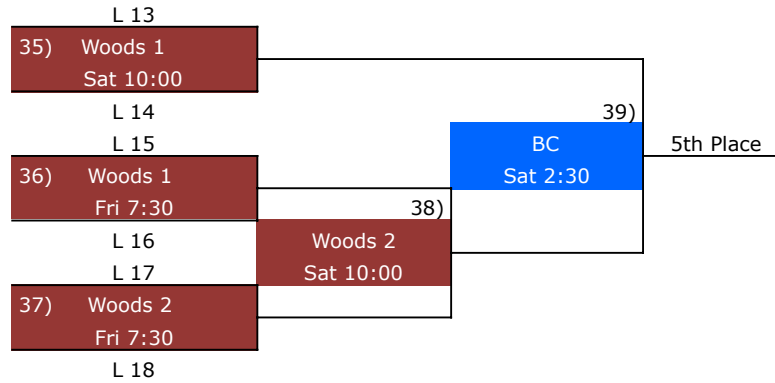

Playing Sites

Woods = Cypress Woods HS
LC = Langham Creek HS
Park = Cypress Park HS
BC = Berry Center

**Top team in each bracket wears white*

**Please provide your own warm up balls and water bottles*

3rd Place

5th Place

7th Place

Thursday

Cypress Woods		Langham Creek		Cypress Park		Berry Center	
Gym 1	Gym 2	Gym 1	Gym 2	Gym 1	Gym 2	Gym 1	
5:00	5:00	5:00	5:00	5:00	5:00		
6:30	6:30	6:30	6:30	6:30	6:30		

Friday

Cypress Woods		Langham Creek		Cypress Park		Berry Center	
Gym 1	Gym 2	Gym 1	Gym 2	Gym 1	Gym 2	Gym 1	
3:00	3:00	3:00	3:00			9:00	
4:30		6:00		None		10:30	
6:00	6:00					12:00	
7:30	7:30					1:30	
						3:00	
						4:30	
						6:00	
						7:30	

Saturday

Cypress Woods		Langham Creek		Cypress Park		Berry Center	
Gym 1	Gym 2	Gym 1	Gym 2	Gym 1	Gym 2	Gym 1	
8:30	8:30					10:00	
10:00	10:00	None		None		11:30	
11:30	11:30					1:00	
1:00	1:00					2:30	
						4:00	
						5:30	