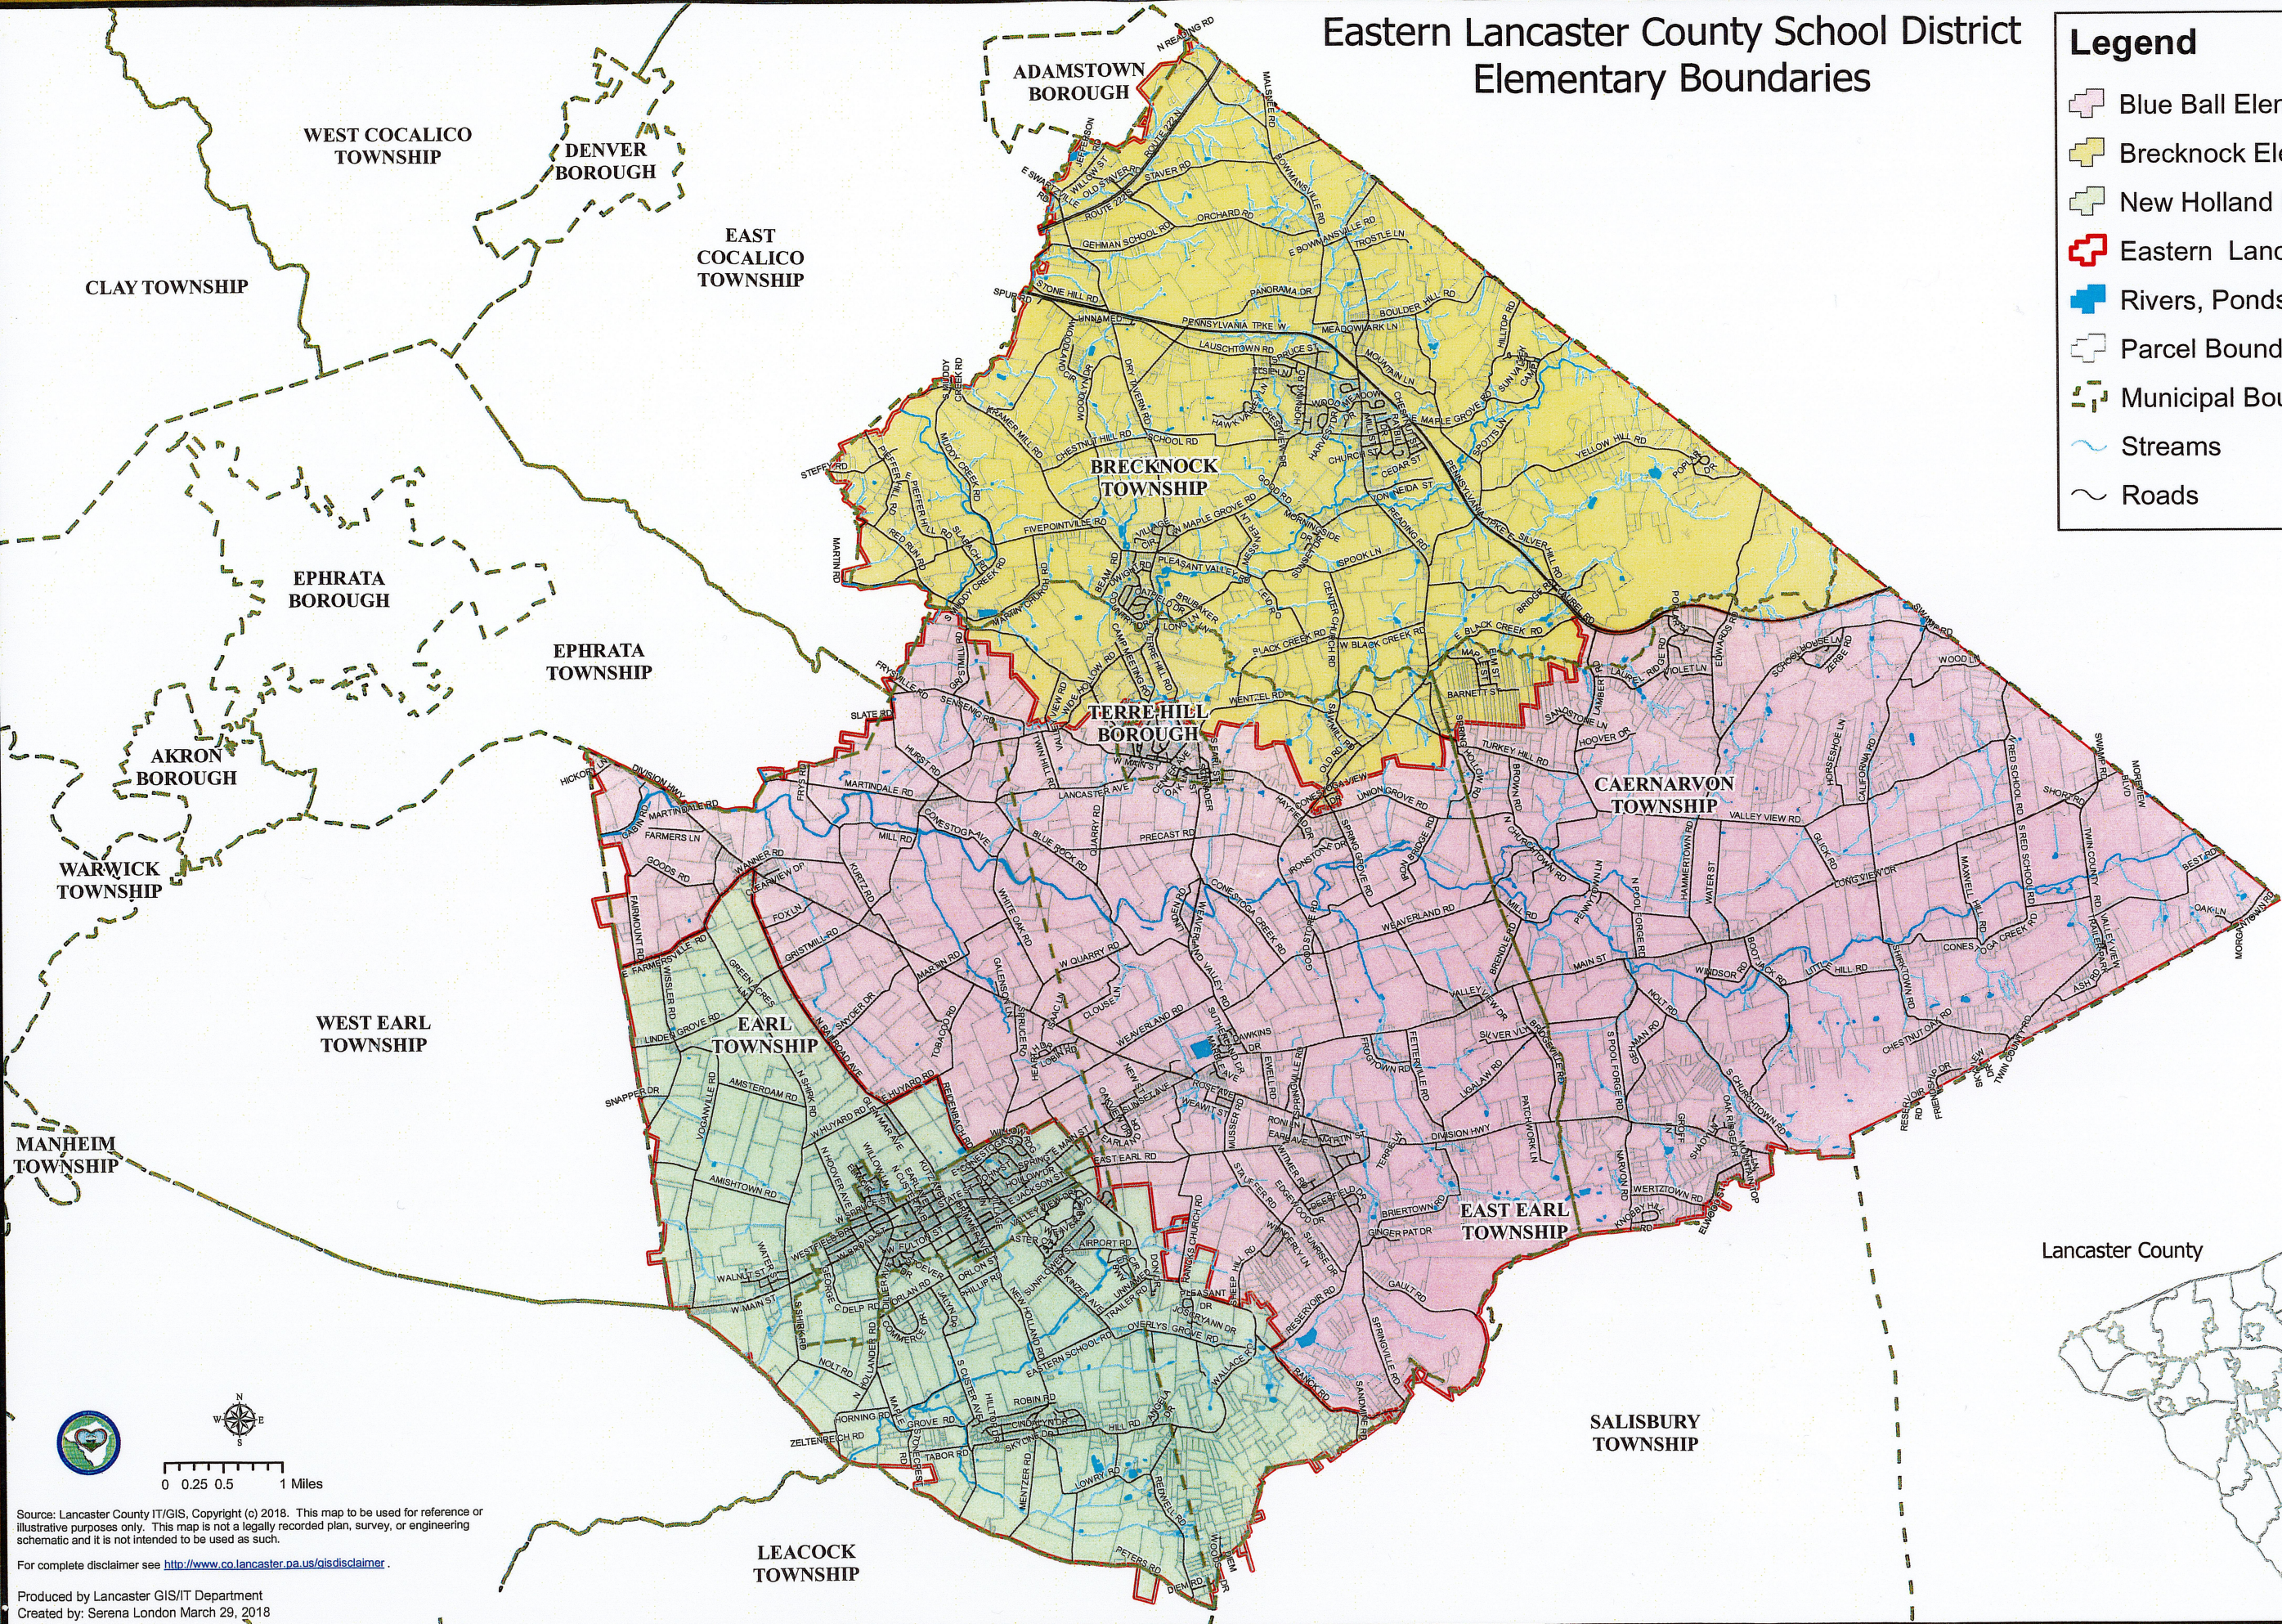

Eastern Lancaster County School District Elementary Boundaries

Legend

-  Blue Ball Elementary School
-  Brecknock Elementary School
-  New Holland Elementary School
-  Eastern Lancaster Co. Elementary
-  Rivers, Ponds, & Lakes
-  Parcel Boundaries
-  Municipal Boundaries
-  Streams
-  Roads

Source: Lancaster County IT/GIS, Copyright (c) 2018. This map to be used for reference or illustrative purposes only. This map is not a legally recorded plan, survey, or engineering schematic and it is not intended to be used as such.