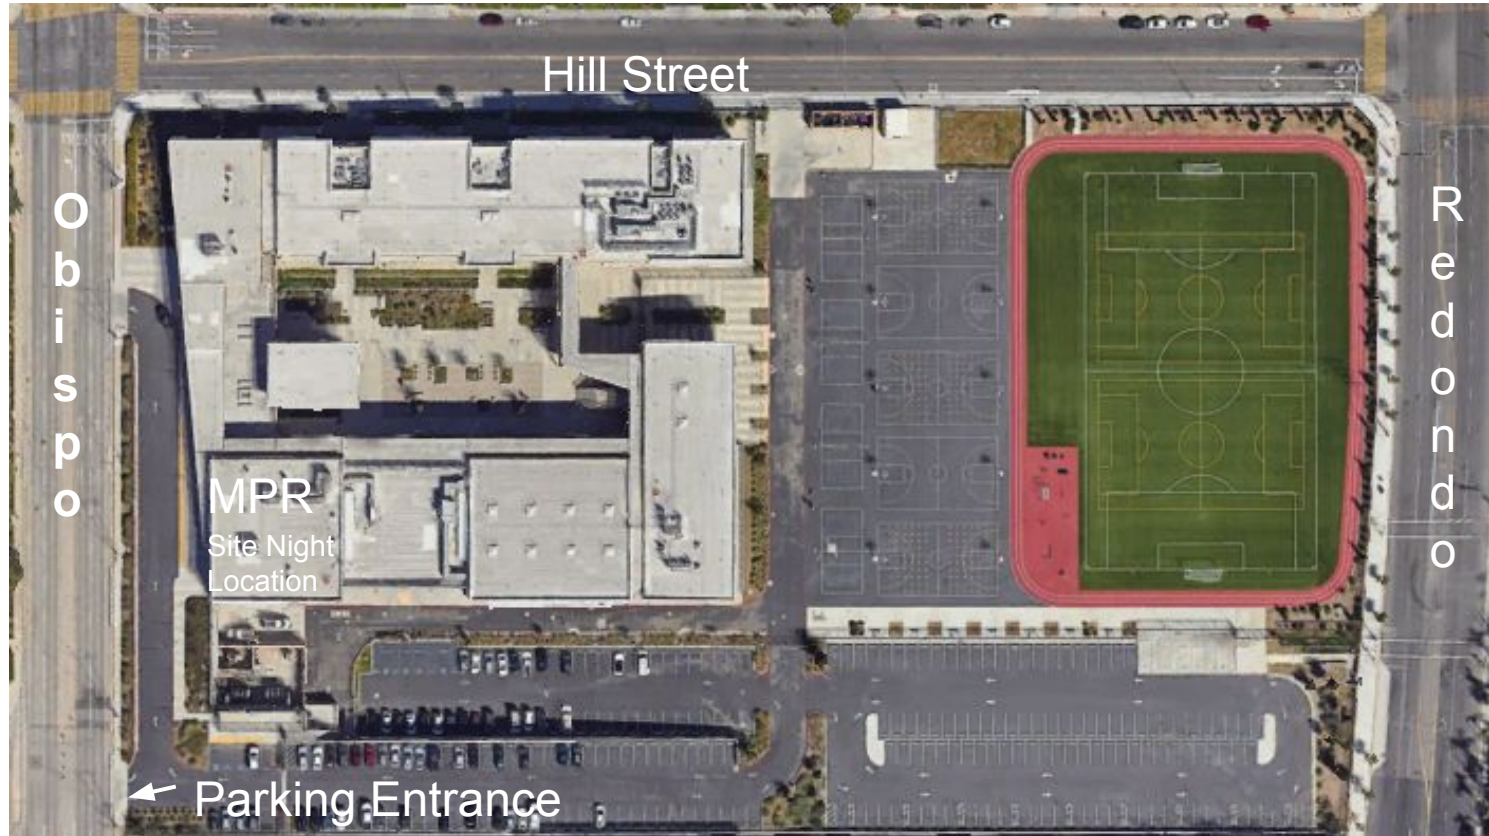

Browning High School Campus Map

2180 Obispo Ave.

Hill Street

O
b
i
s
p
o

R
e
c
o
n
d
o

MPR
Site Night
Location

← Parking Entrance