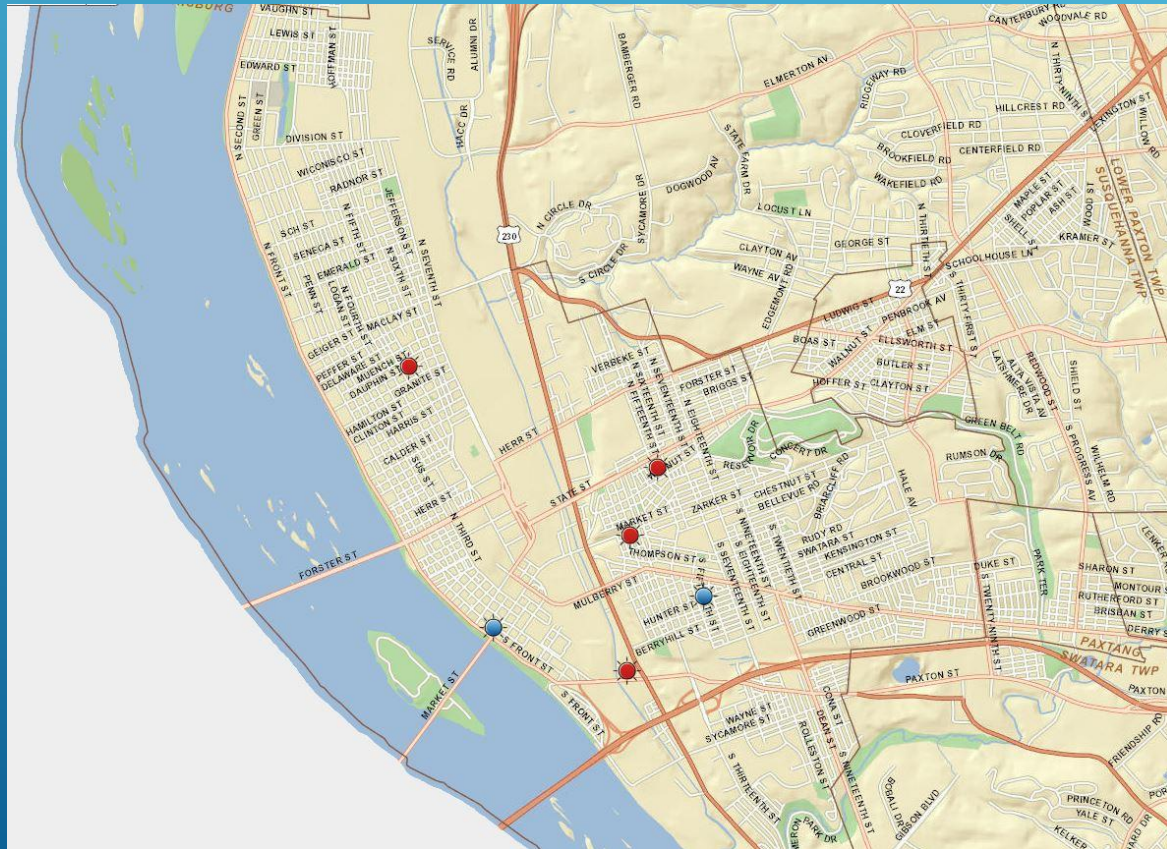

Benefits of a new Emergency Services Station Uptown

Better response time for all services