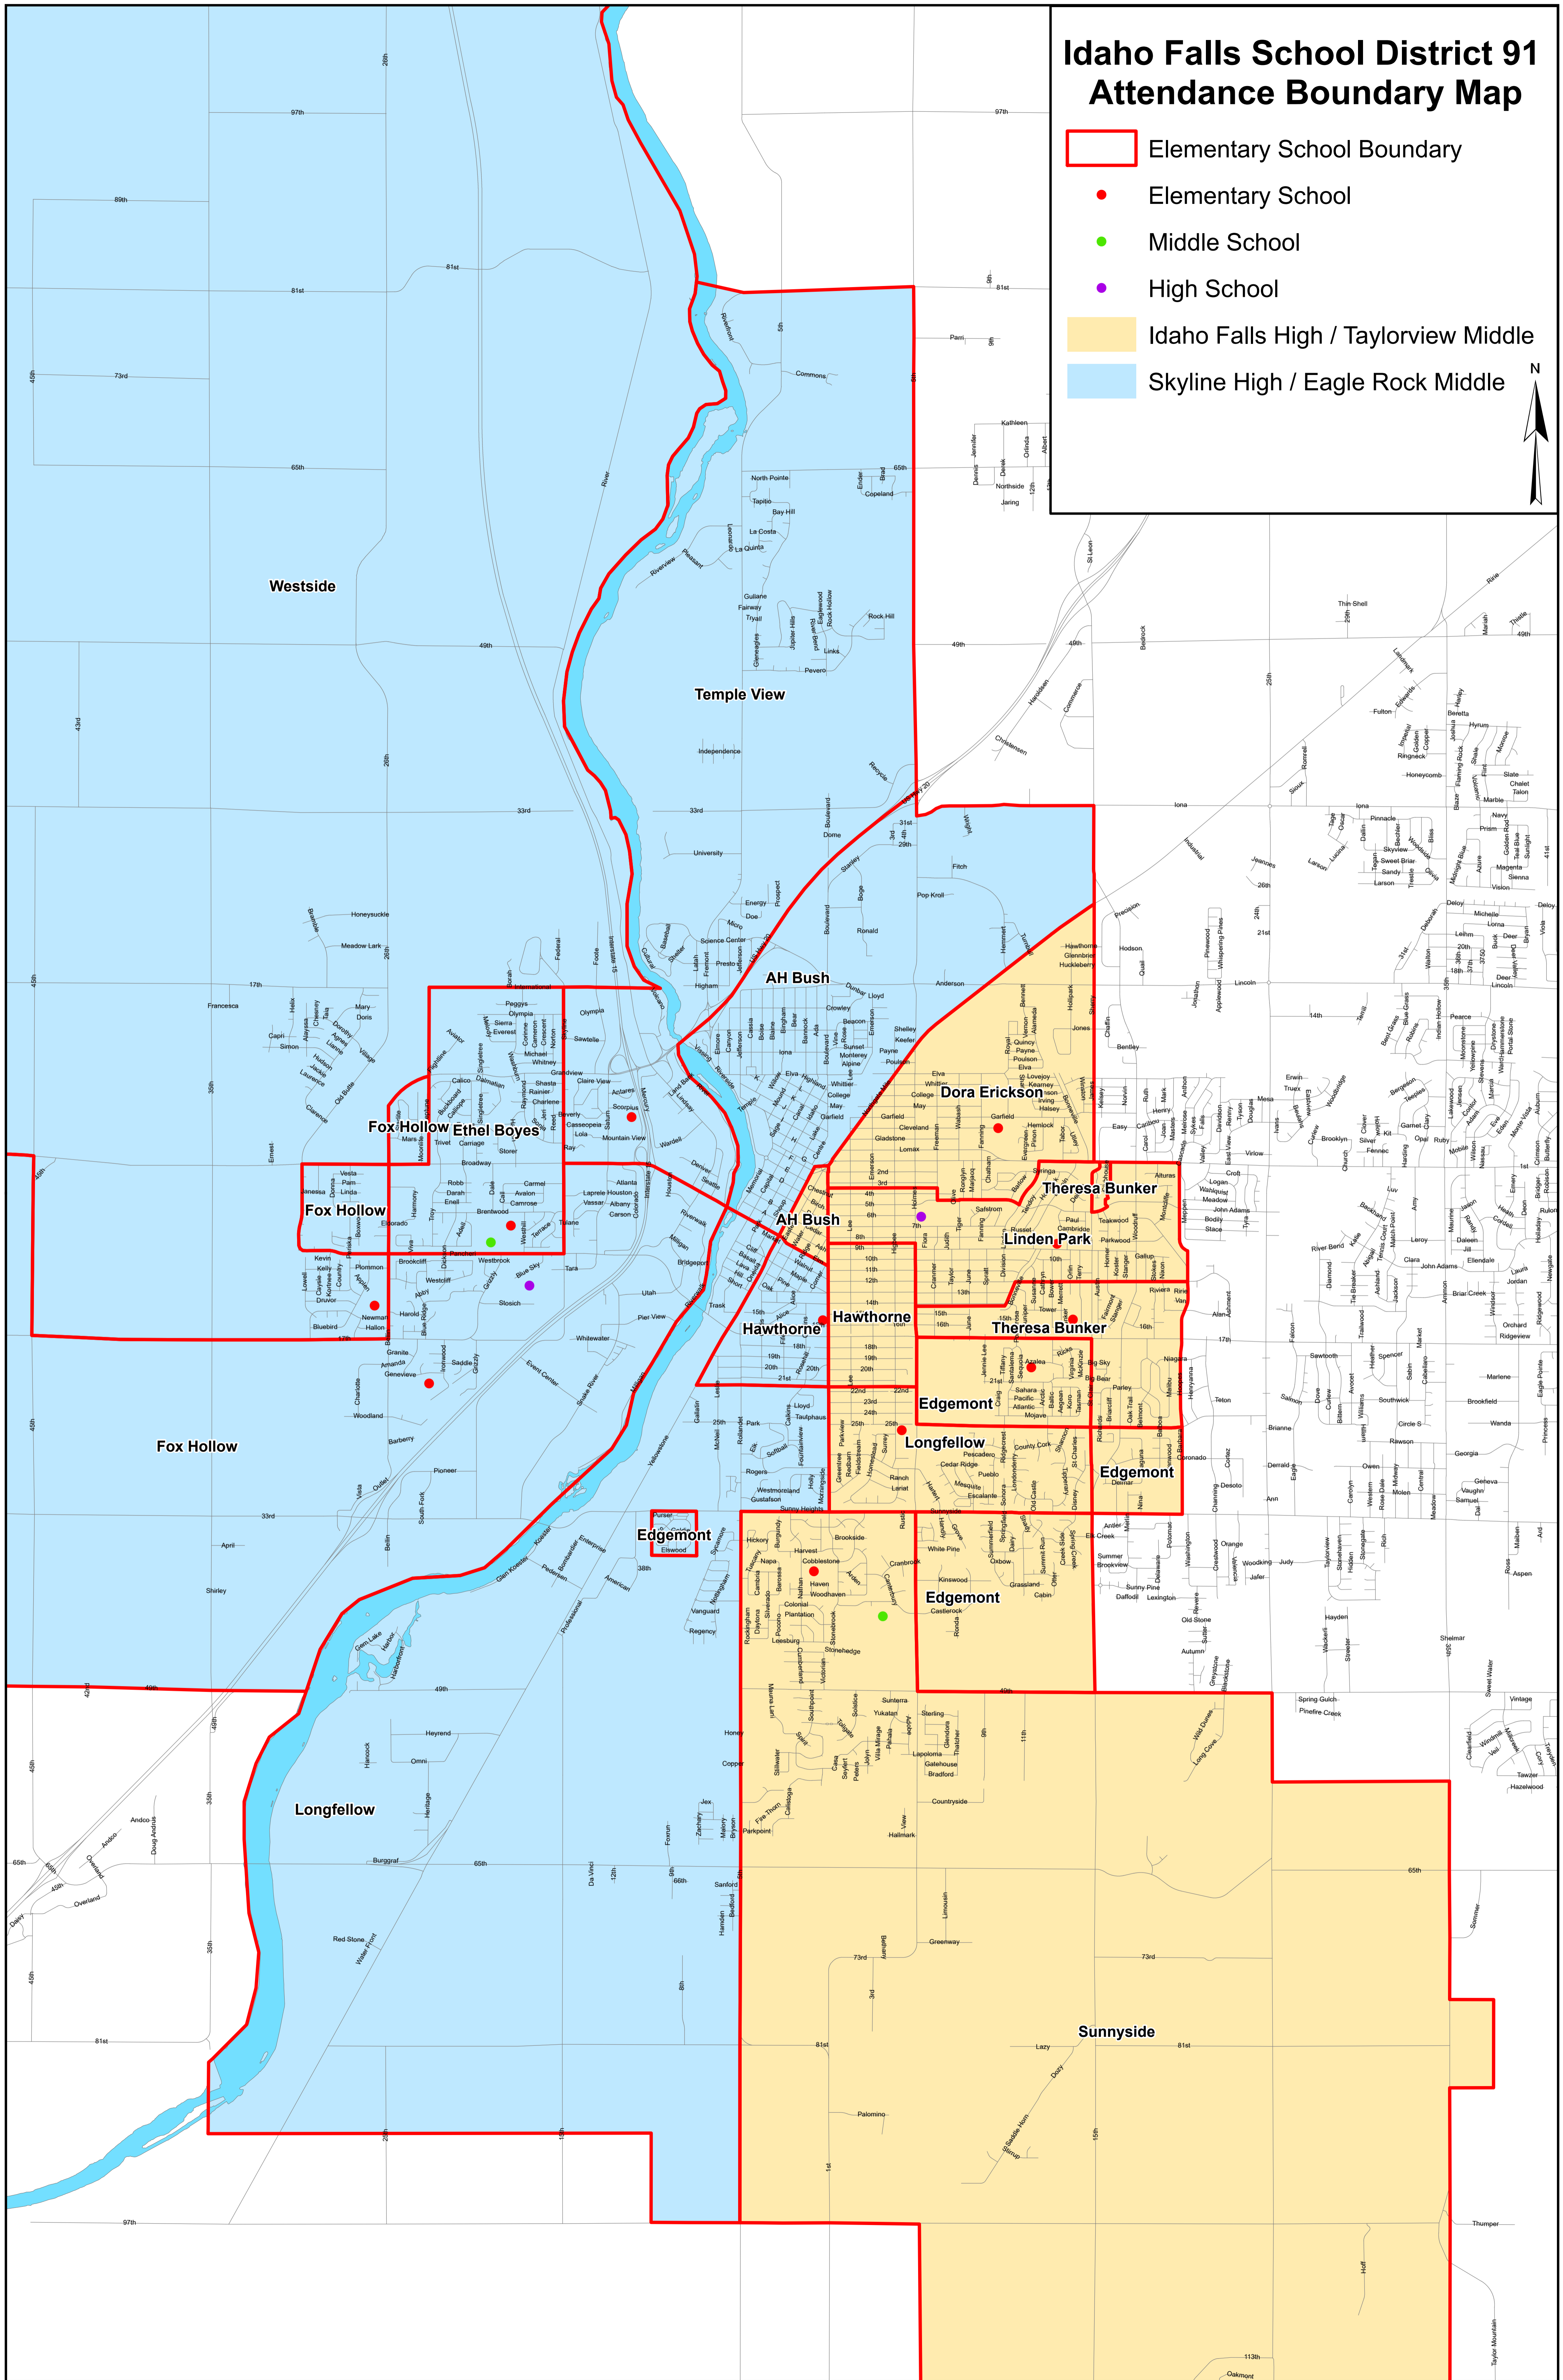

Idaho Falls School District 91 Attendance Boundary Map

-  Elementary School Boundary
-  Elementary School
-  Middle School
-  High School
-  Idaho Falls High / Taylorview Middle
-  Skyline High / Eagle Rock Middle

Westside

Temple View

AH Bush

Dora Erickson

Fox Hollow Ethel Boyes

Fox Hollow

AH Bush

Theresa Bunker

Hawthorne

Linden Park

Fox Hollow

Edgemont

Longfellow

Edgemont

Edgemont

Edgemont

Longfellow

Sunnyside