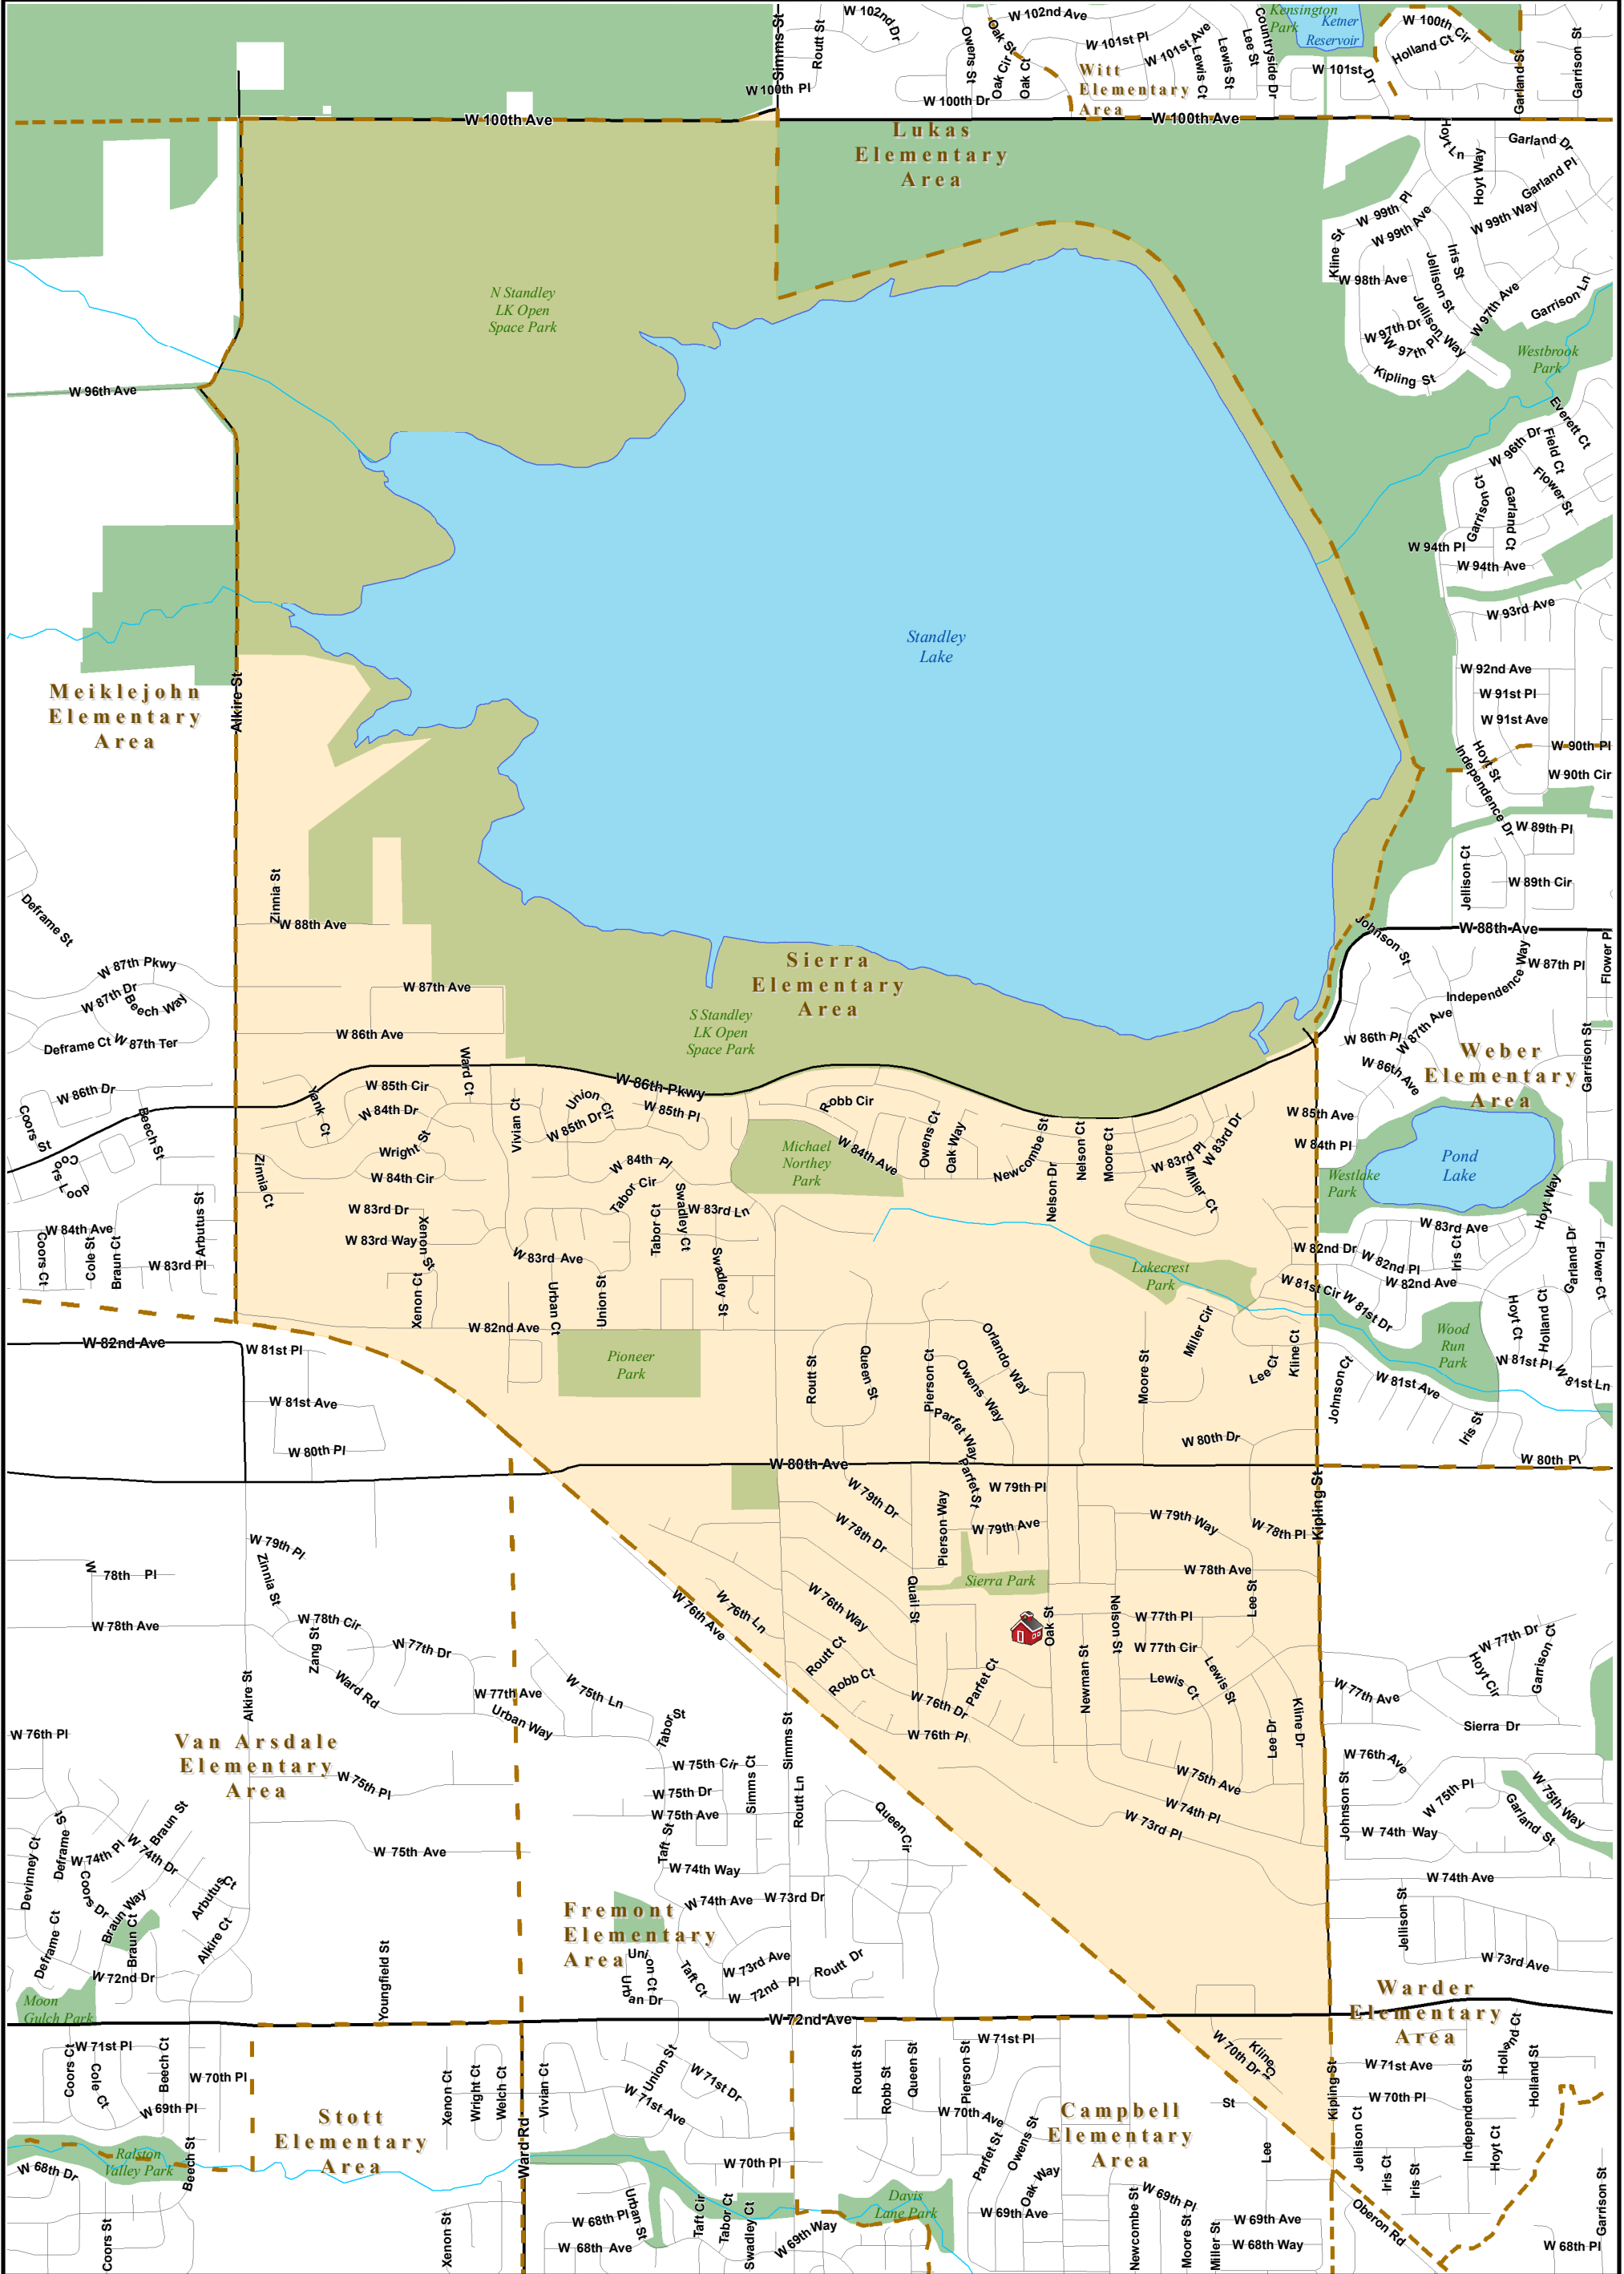

Sierra Elementary

Ralston Valley Attendance Area

7751 Oak St, Arvada CO 80005

303-982-0821

Planning and Construction
303-982-2584

- Sierra Elementary
- Sierra Elementary Boundary
- School Boundaries
- Parks

Location Code: 40500
School Code: 7870
Rev: 20120613
Disclaimer: This map is for cartographic use only and may contain information that is no longer current. Jefferson County Schools assumes no responsibility of any kind for use of this map. Please contact the Planning Department with any questions.