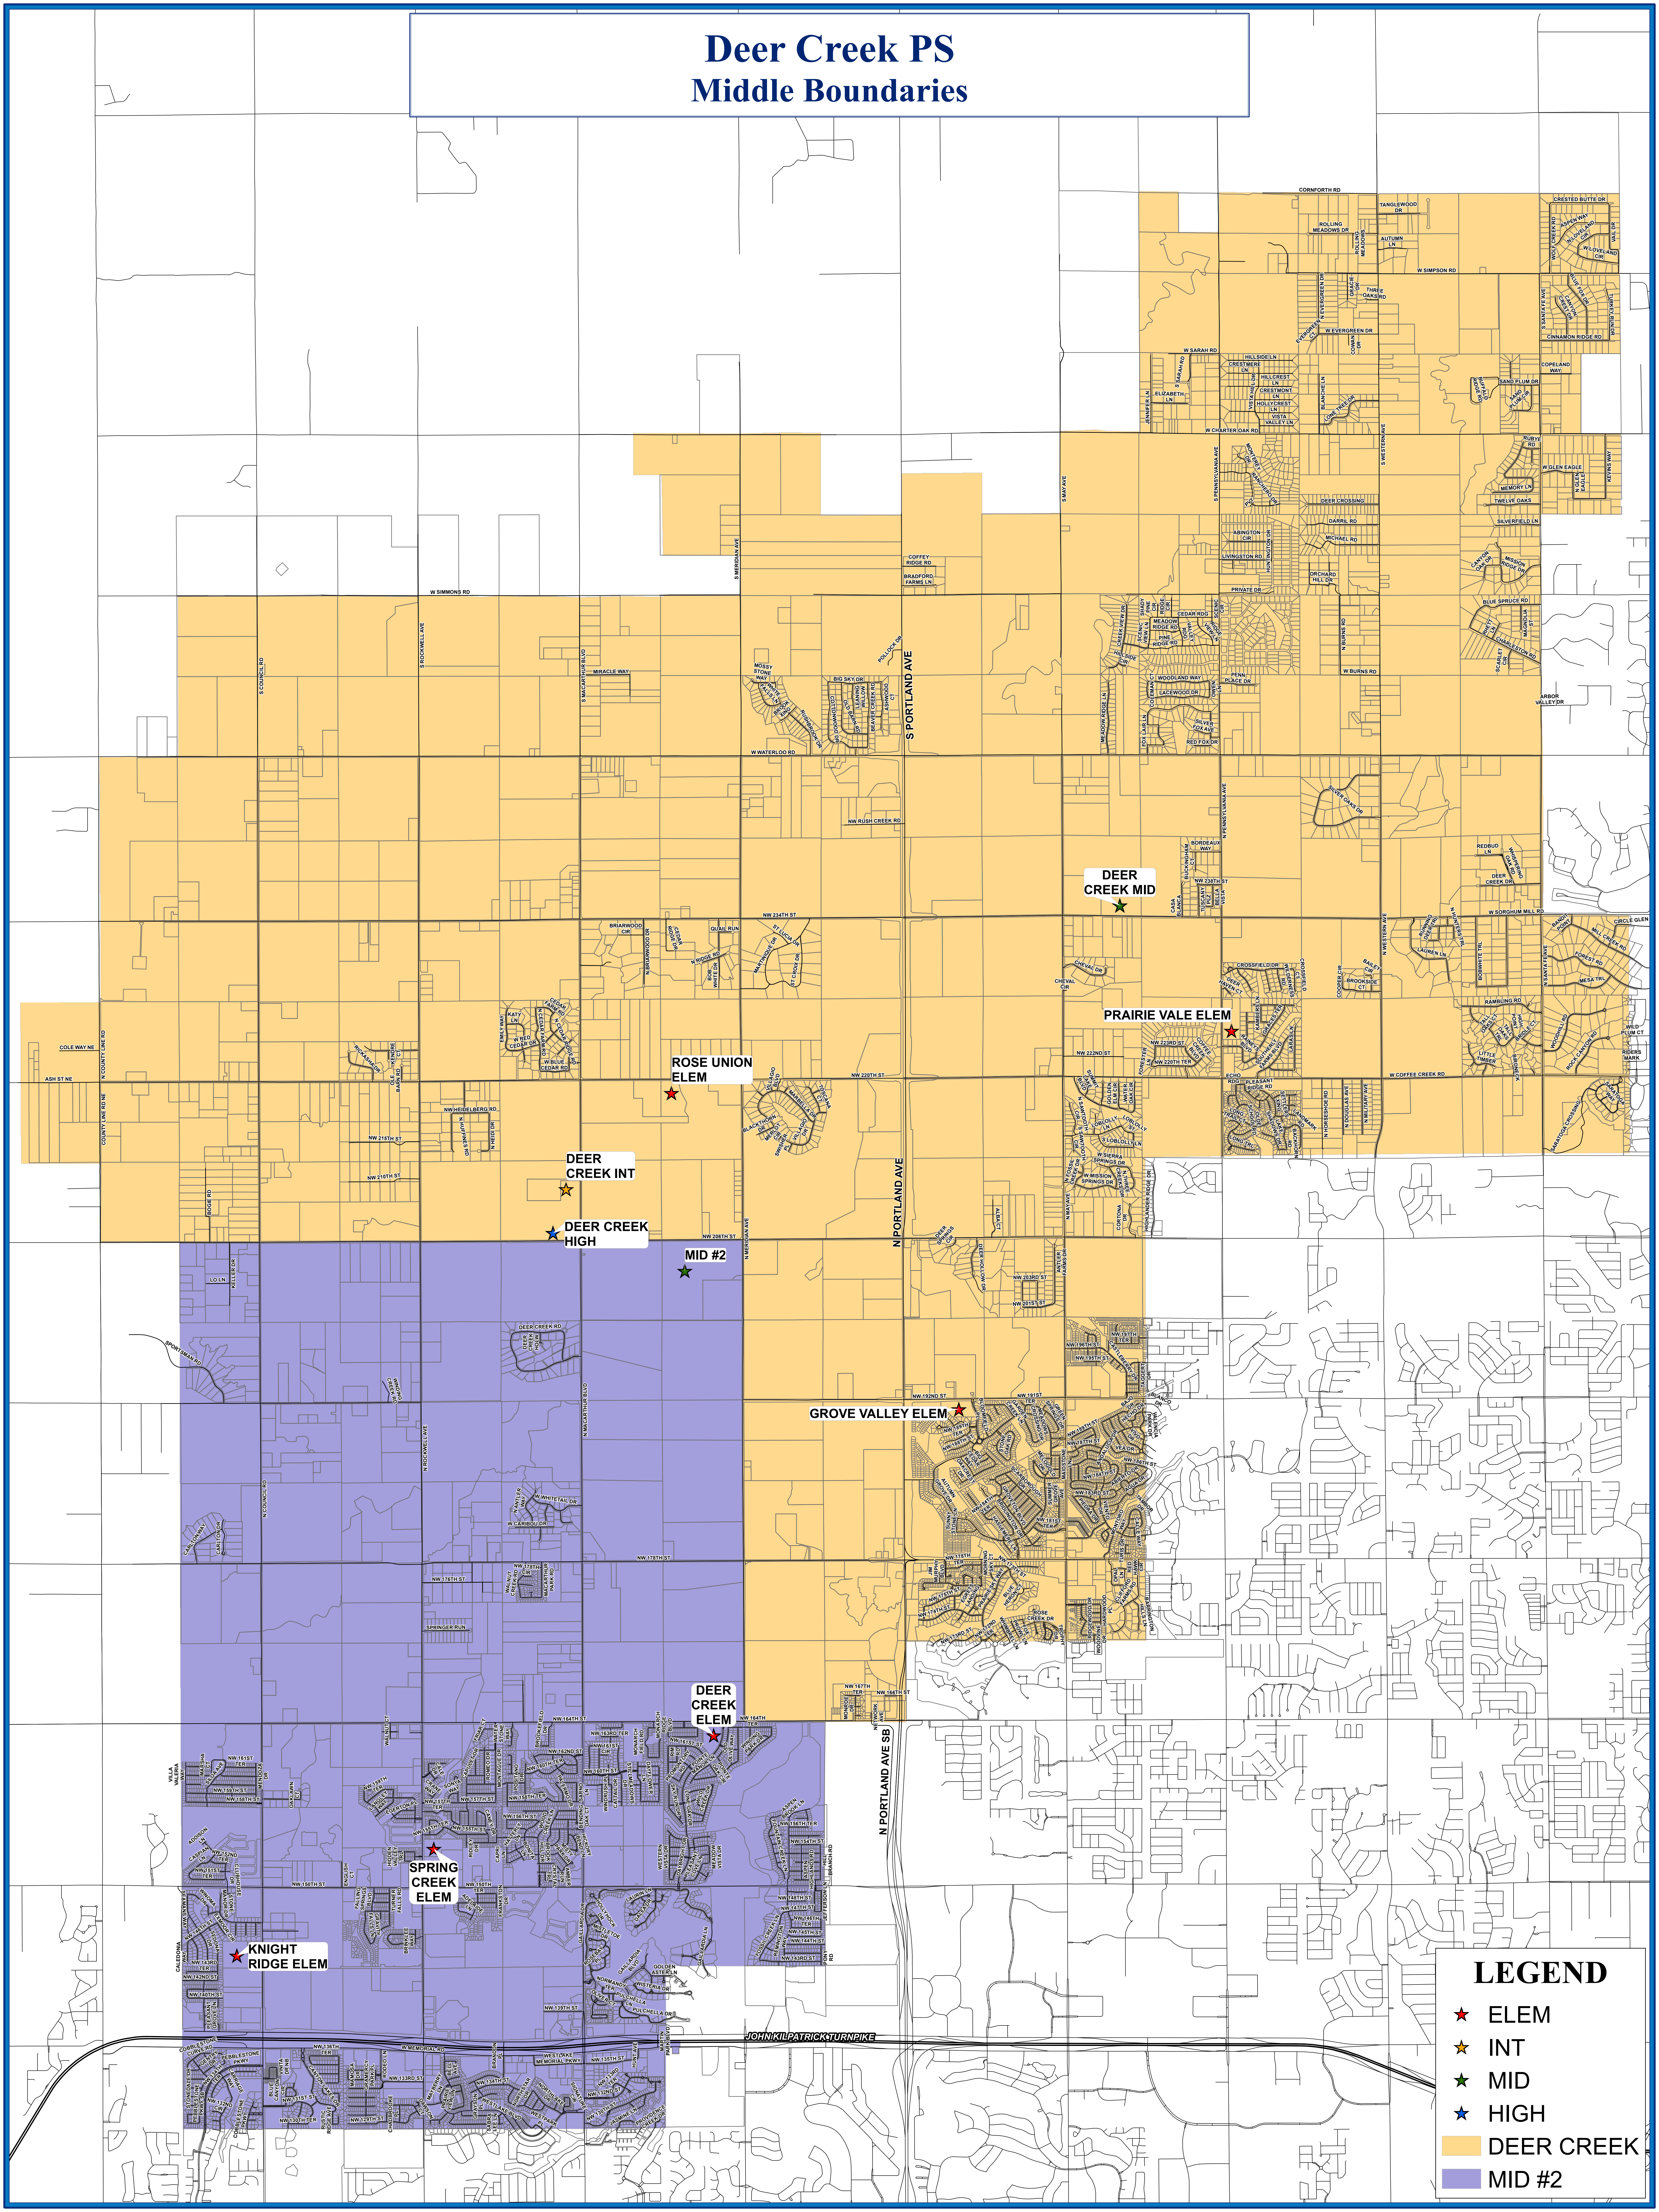

Deer Creek PS Middle Boundaries

DEER CREEK MID

ROSE UNION ELEM

DEER CREEK INT

DEER CREEK HIGH

MID #2

PRAIRIE VALE ELEM

GROVE VALLEY ELEM

DEER CREEK ELEM

SPRING CREEK ELEM

KNIGHT RIDGE ELEM

LEGEND

- ★ ELEM
- ★ INT
- ★ MID
- ★ HIGH
- DEER CREEK
- MID #2