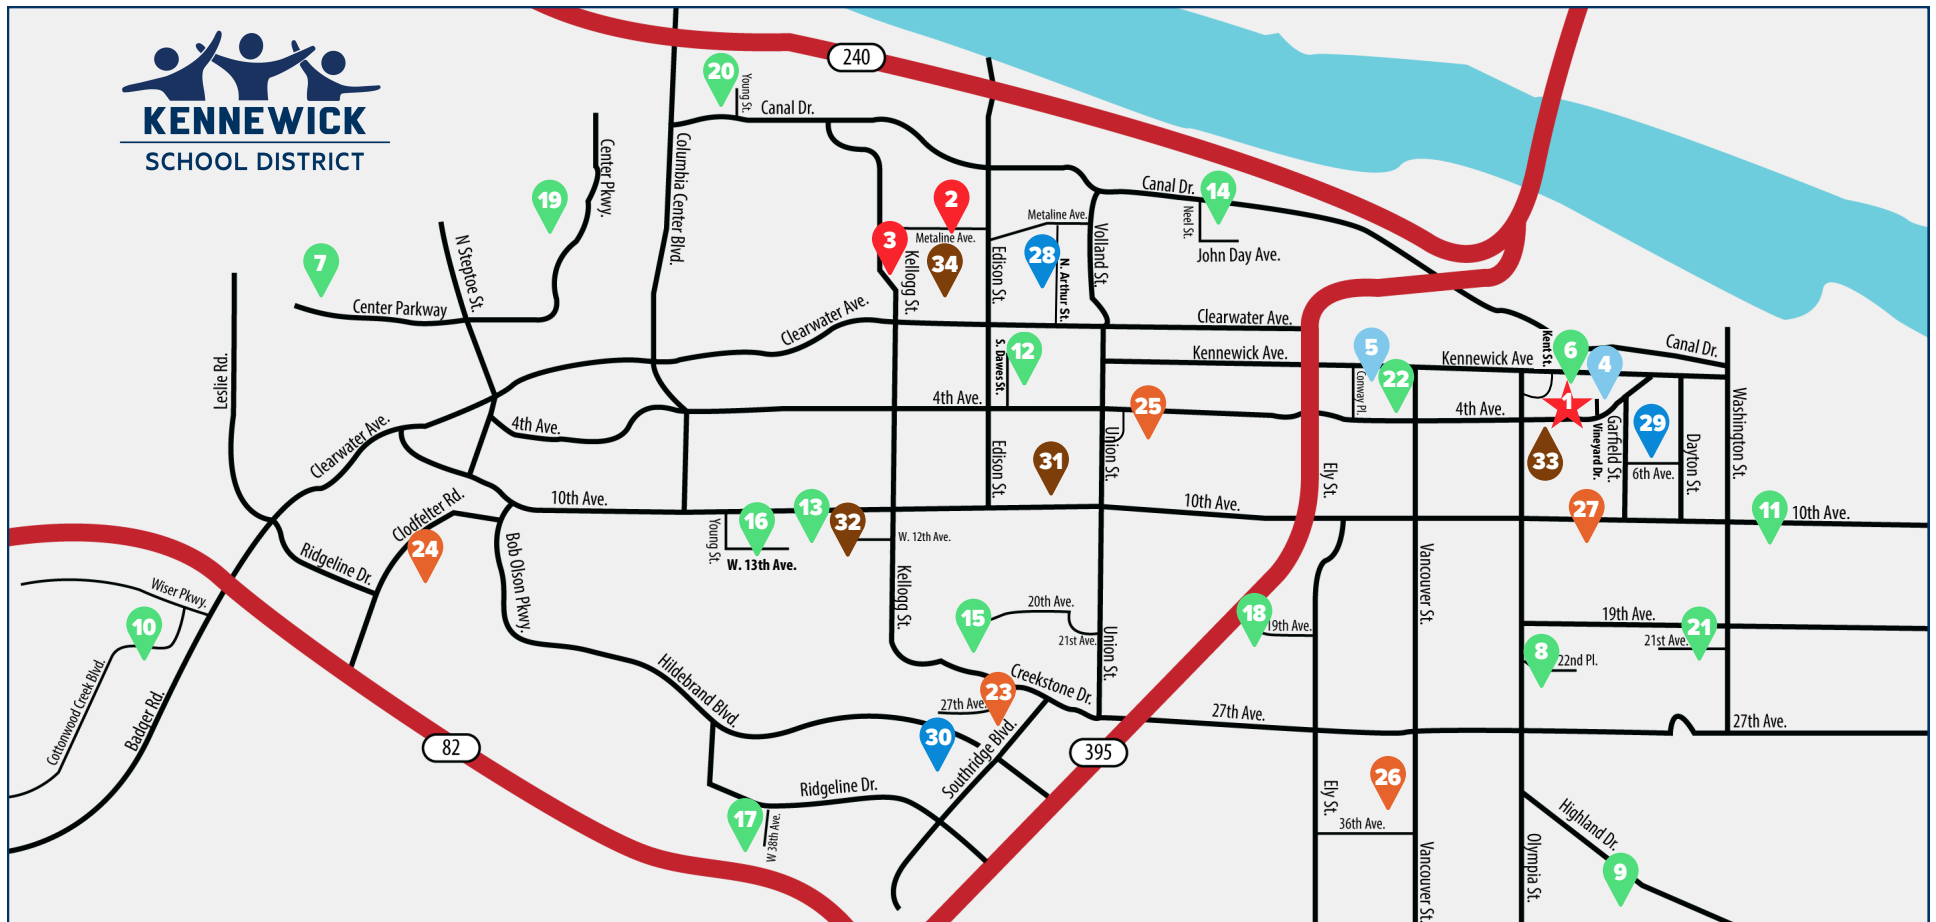

PRESCHOOLS

- 4 ECEAP Preschool 830 W. Vineyard Dr.
- 5 Keewaydin Discovery Center 125 S. Conway Pl.

ELEMENTARY SCHOOLS

- 6 Amistad Elementary 123 S. Kent St.
- 7 Amon Creek Elementary 18 Center Pkwy., Richland
- 8 Canyon View Elementary 1229 W. 22nd Pl.
- 9 Cascade Elementary 505 S. Highland Dr.
- 10 Cottonwood Elementary 16734 Cottonwood Creek Blvd.
- 11 Eastgate Elementary 910 E. 10th Ave.
- 12 Edison Elementary 201 S. Dawes St.
- 13 Fuerza Elementary 6011 W. 10th Pl.
- 14 Hawthorne Elementary 3520 W. John Day
- 15 Lincoln Elementary 4901 W. 20th Ave.
- 16 Ridge View Elementary 7001 W. 13th Ave.
- 17 Sage Crest Elementary 6411 W. 38th Ave.
- 18 Southgate Elementary 3121 W. 19th Ave.
- 19 Sunset View Elementary 711 N. Center Pkwy.
- 20 Vista Elementary 1701 N. Young St.
- 21 Washington Elementary 105 W. 21st Ave.
- 22 Westgate Elementary 2514 W. 4th Ave.

MIDDLE SCHOOLS

- 23 Chinook Middle School 4891 W. 27th Ave.
- 24 Desert Hills Middle School 1701 S. Clodfelter Rd.
- 25 Highlands Middle School 425 S. Tweedt St.
- 26 Horse Heaven Hills Middle School 3500 S. Vancouver St.
- 27 Park Middle School 1011 W. 10th Ave.

HIGH SCHOOLS

- 28 Kamiakin High School 600 N. Arthur St.
- 29 Kennewick High School 560 W. 6th Ave.
- 30 Southridge High School 3520 Southridge Blvd.

CHOICE SCHOOLS

- 31 Legacy High School 4624 W. 10th Ave.
- 32 Mid-Columbia Partnership 5980 W. 12th Ave.
- 33 Phoenix High School 1315 W. 4th Ave.
- 34 Tri-Tech Skills Center 5929 W. Metaline Ave.