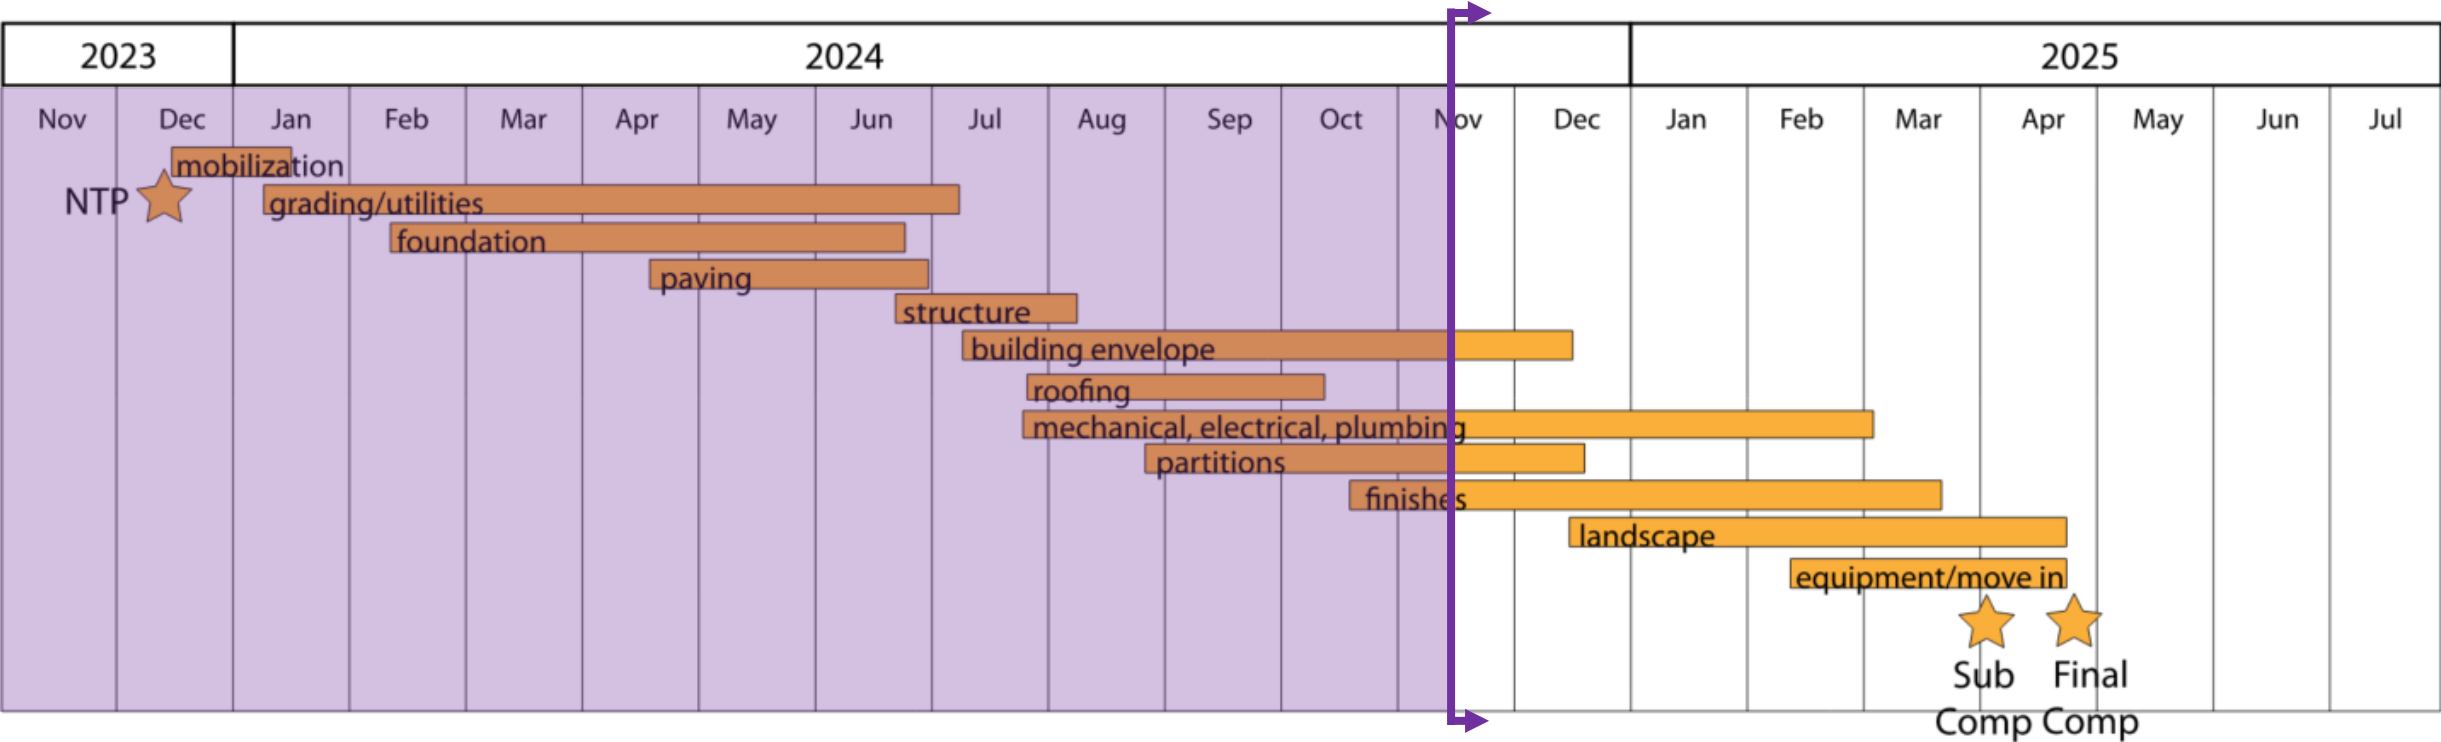

STAIR FINISHES
CONTINUES

L. Dow Hendricks Elementary School Construction Update - November 2024

CEILING COMPLETE

STAGE FINISHES CONTINUES

L. Dow Hendricks Elementary School Construction Update - November 2024

← WALL PREPPED FOR WALL GRAPHIC

L. Dow Hendricks Elementary School

Construction Update - November 2024

**TECHNOLOGY READY FOR
DEVICE INSTALLATION**

MILLWORK INSTALLED

**FLOORING INSTALLED AND
PROTECTED**

Anna ISD Administration Building

Construction Update - November 2024

Construction Schedule

Anna ISD Administration Building Construction Update - November 2024

MASONRY INSTALLATION
CONTINUES

LINEAR WOOD PANEL
SYSTEM ON GOING

Anna ISD Administration Building