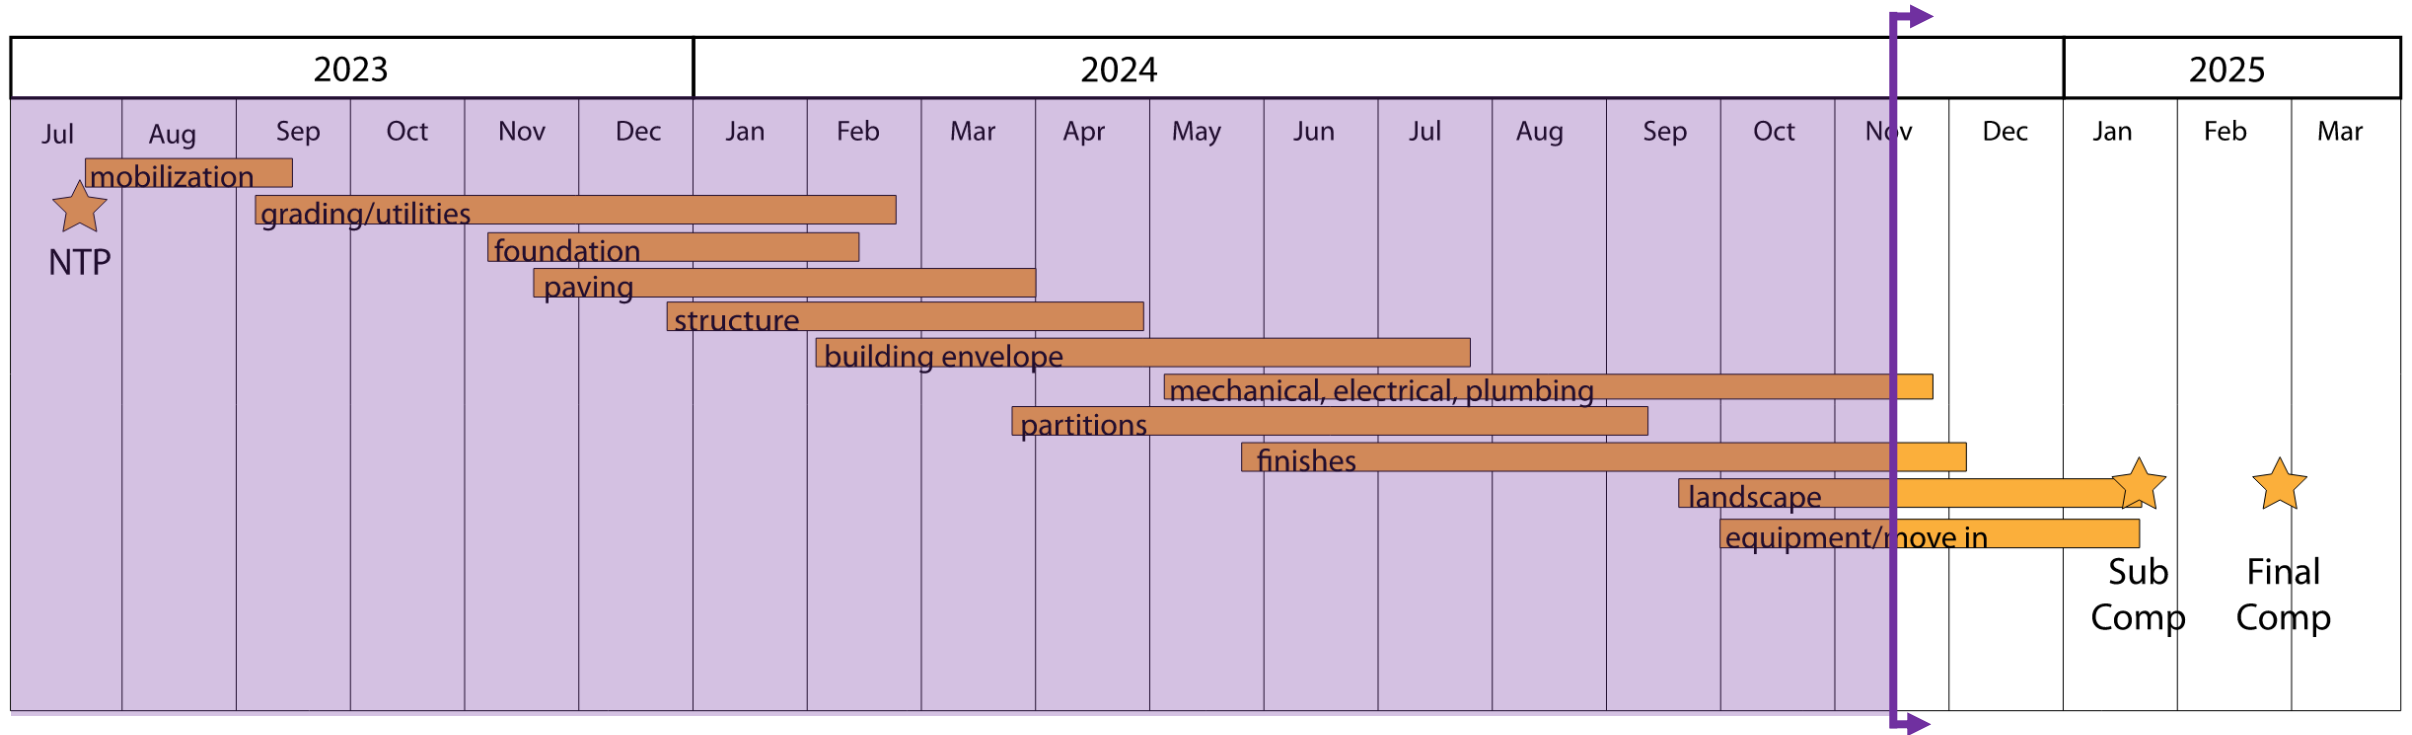

L. Dow Hendricks | Elementary School

Anna ISD | Administration Building

NOVEMBER 2024
CONSTRUCTION UPDATE

L. Dow Hendricks Elementary School

Construction Update - November 2024

Construction Schedule

L. Dow Hendricks Elementary School

Construction Update - November 2024

L. Dow Hendricks Elementary School

Construction Update - November 2024

METAL PANELS
COMPLETE

CANOPIES COMPLETE

L. Dow Hendricks Elementary School

Construction Update - November 2024

**PLAYGROUNDS
COMPLETE**

**FENCING
INSTALLATION
ON GOING**

L. Dow Hendricks Elementary School

Construction Update - November 2024

**SECURITY VESTIBULE
INSTALLATION NEXT**

**RECEPTION MILLWORK
CONTINUES**

L. Dow Hendricks Elementary School Construction Update - November 2024

1883-1900

1888
The single-story school expands with several more classrooms, and a two-story extension is added to the front.

1900-1940

1909
A three-story brick school opens serving grades 3-11. Anna ISD becomes one of the very few independent school districts in Collin County.