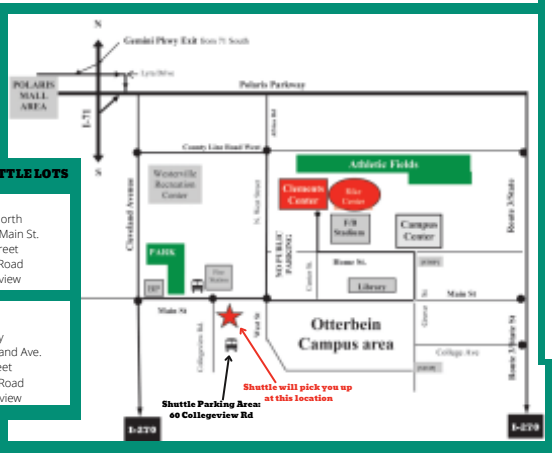

Pennsylvania

Allegheny College
Bucknell University
Chatham University
Dickinson College
Franklin and Marshall College
Gannon University
Gettysburg College
La Roche College
Lafayette College
Mercyhurst University
Penn State University
Point Park University
Robert Morris University
Saint Joseph's University
Seton Hill University
Slippery Rock University
Thiel College
University of Pittsburgh
Villanova University(Midwest Office)
Washington & Jefferson College
Westminster College

South Carolina

Tennessee

Sewanee: The University of the South
Vanderbilt University
Baylor University
Vermont University of Vermont
Virginia Radford University
Roanoke College
Sweet Briar College
Virginia Tech

Washington DC

The Catholic University of America D.C.

West Virginia

NO PARKING ON OTTERBEIN CAMPUS!

DIRECTIONS TO SHUTTLELOTS

From I-270

From I-71

Columbus Suburban College Fair Parking Directions for Students & Families

Shuttles start operating at 12:30 pm.

Shuttle Parking at:
60 Collegeview Road
Westerville, OH 43081