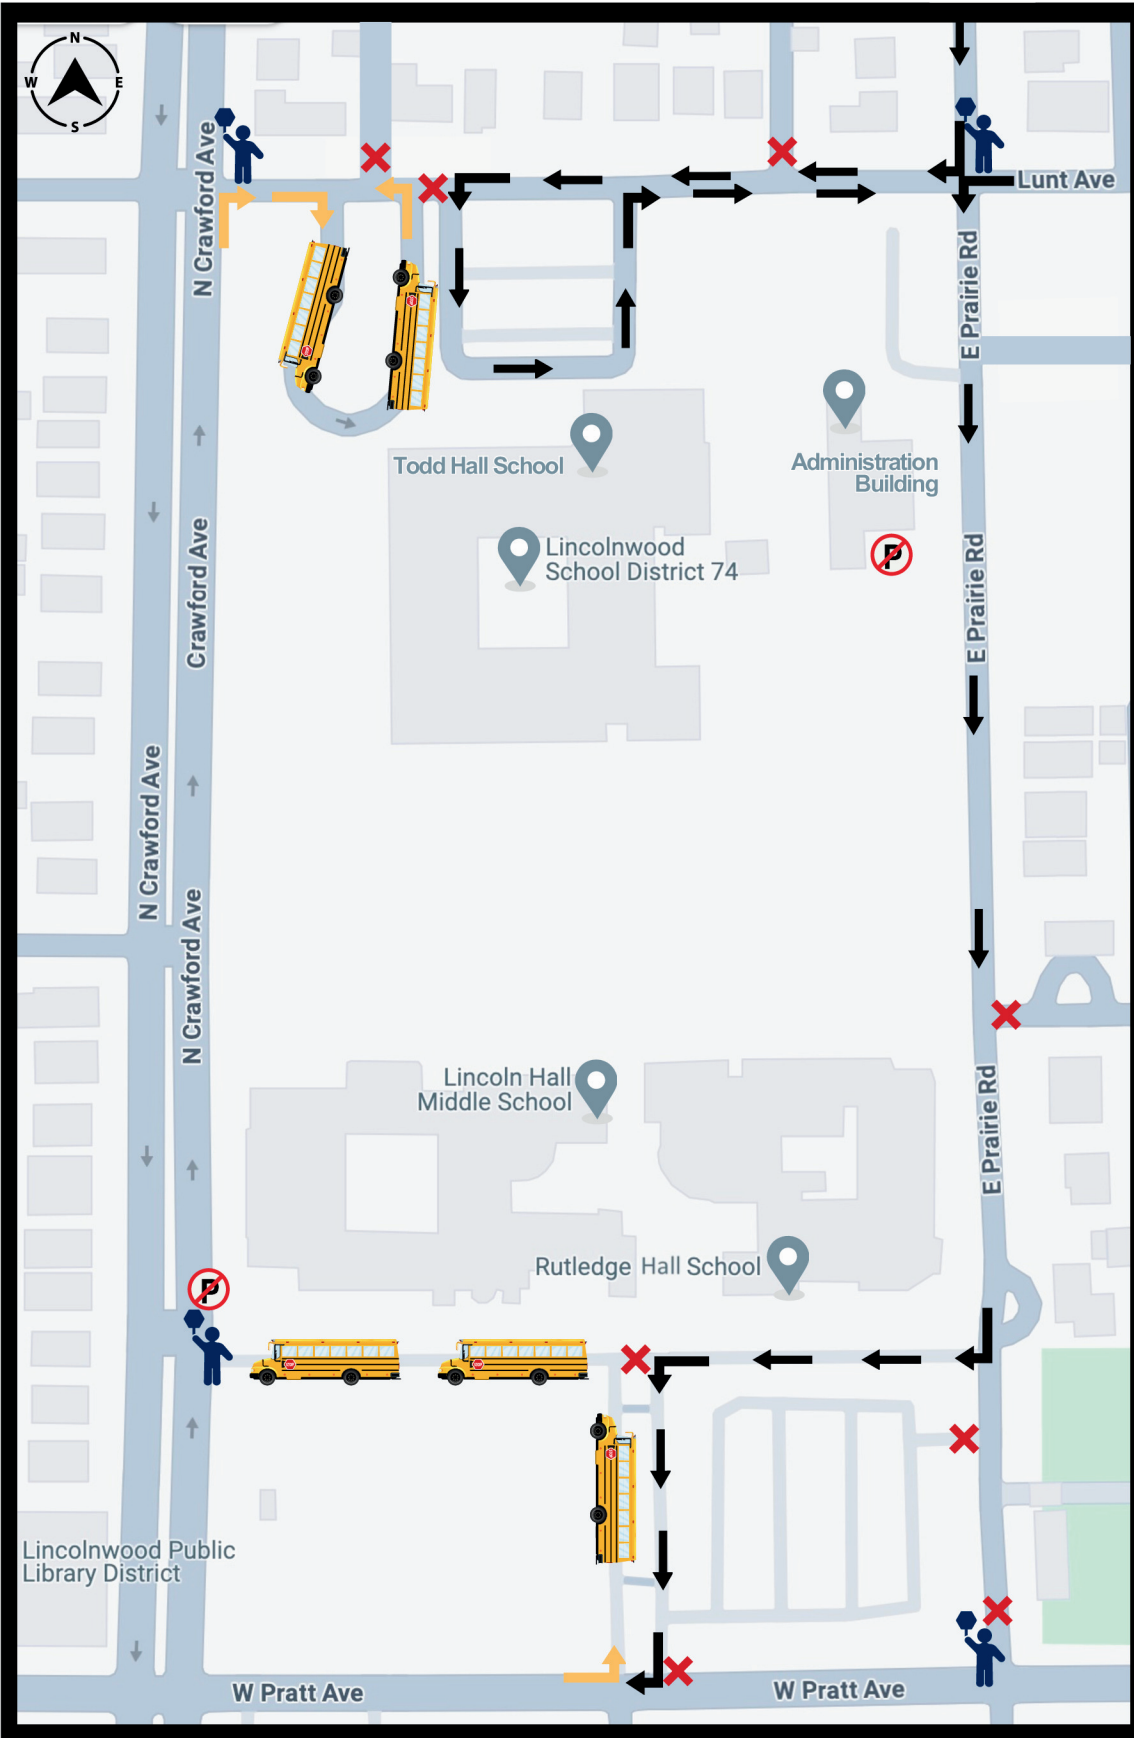

Traffic Procedures: Daily Arrivals and Dismissals

Safety first!

Please follow all posted traffic signs, and directions from crossing guards and District traffic personnel.

KEY

-  Drop-off/Pick-up Queue
-  Crossing Guard
-  Temporary Road Blockage/Do Not Enter
-  **No Parking/No Drop-off**
 - Administration building driveway
 - Along Crawford near the Lincoln Hall Service Drive
-  Buses Only

Crossing guards are posted at the following intersections:
 Crawford & Lunt
 Lunt & East Prairie
 East Prairie & Pratt
 Crawford & Lincoln Hall Service Drive