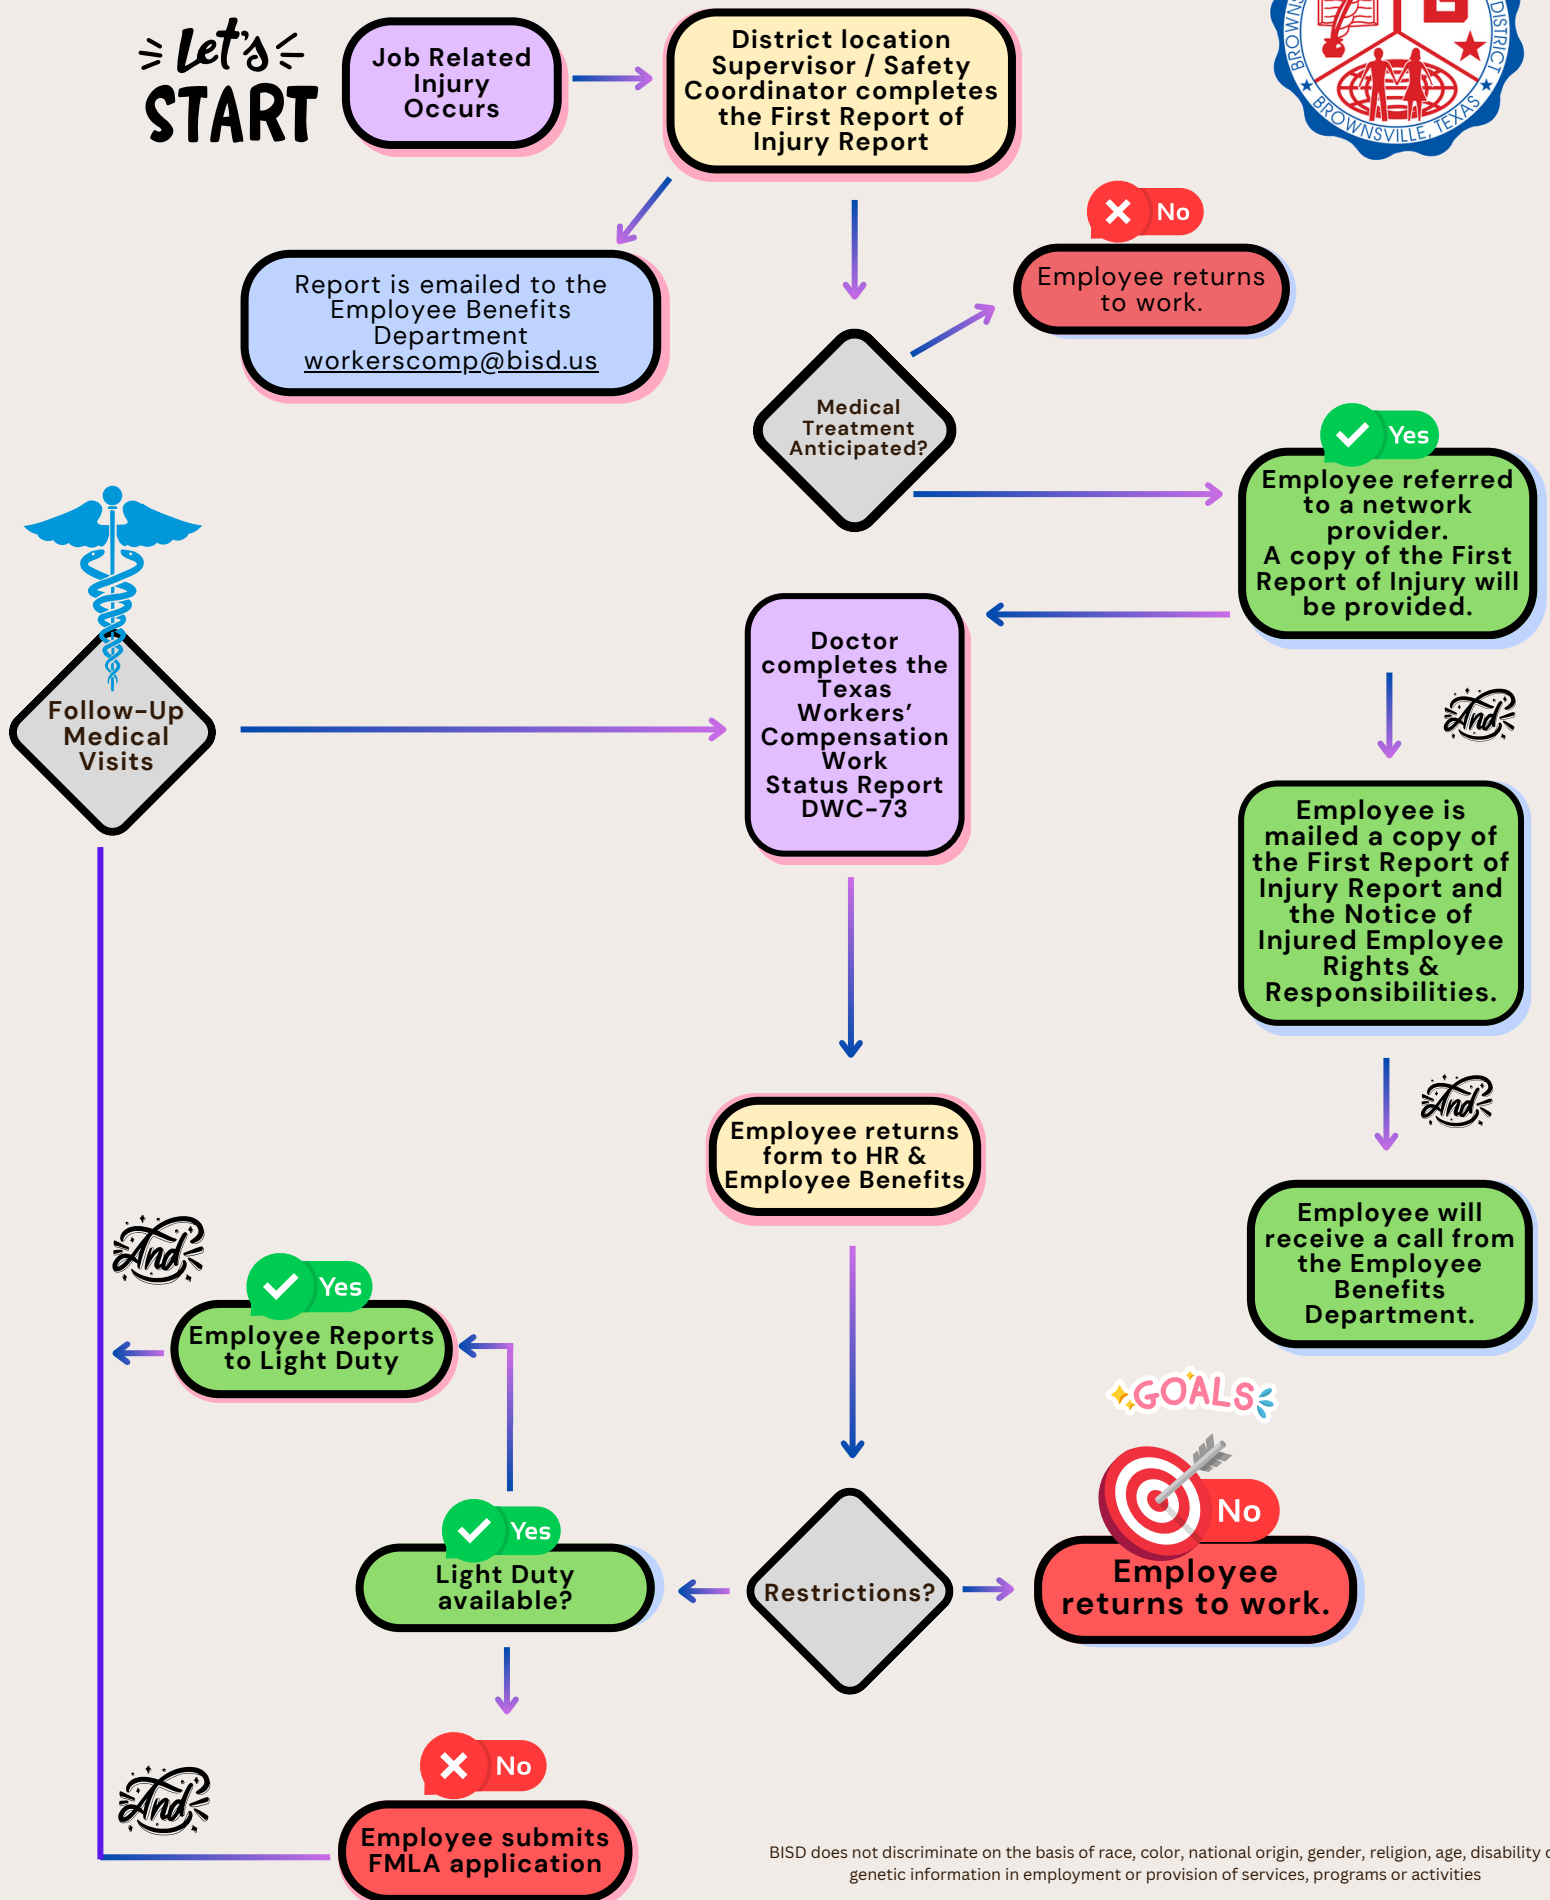

BROWNSVILLE INDEPENDENT SCHOOL DISTRICT WORKERS' COMPENSATION PROCESS

Let's
START

BISD does not discriminate on the basis of race, color, national origin, gender, religion, age, disability or genetic information in employment or provision of services, programs or activities

BISD no discrimina de acuerdo a raza, color, origen nacional, género, religión, edad, información genética, o incapacidad en el empleo o la disposición de servicios, programas o actividades.