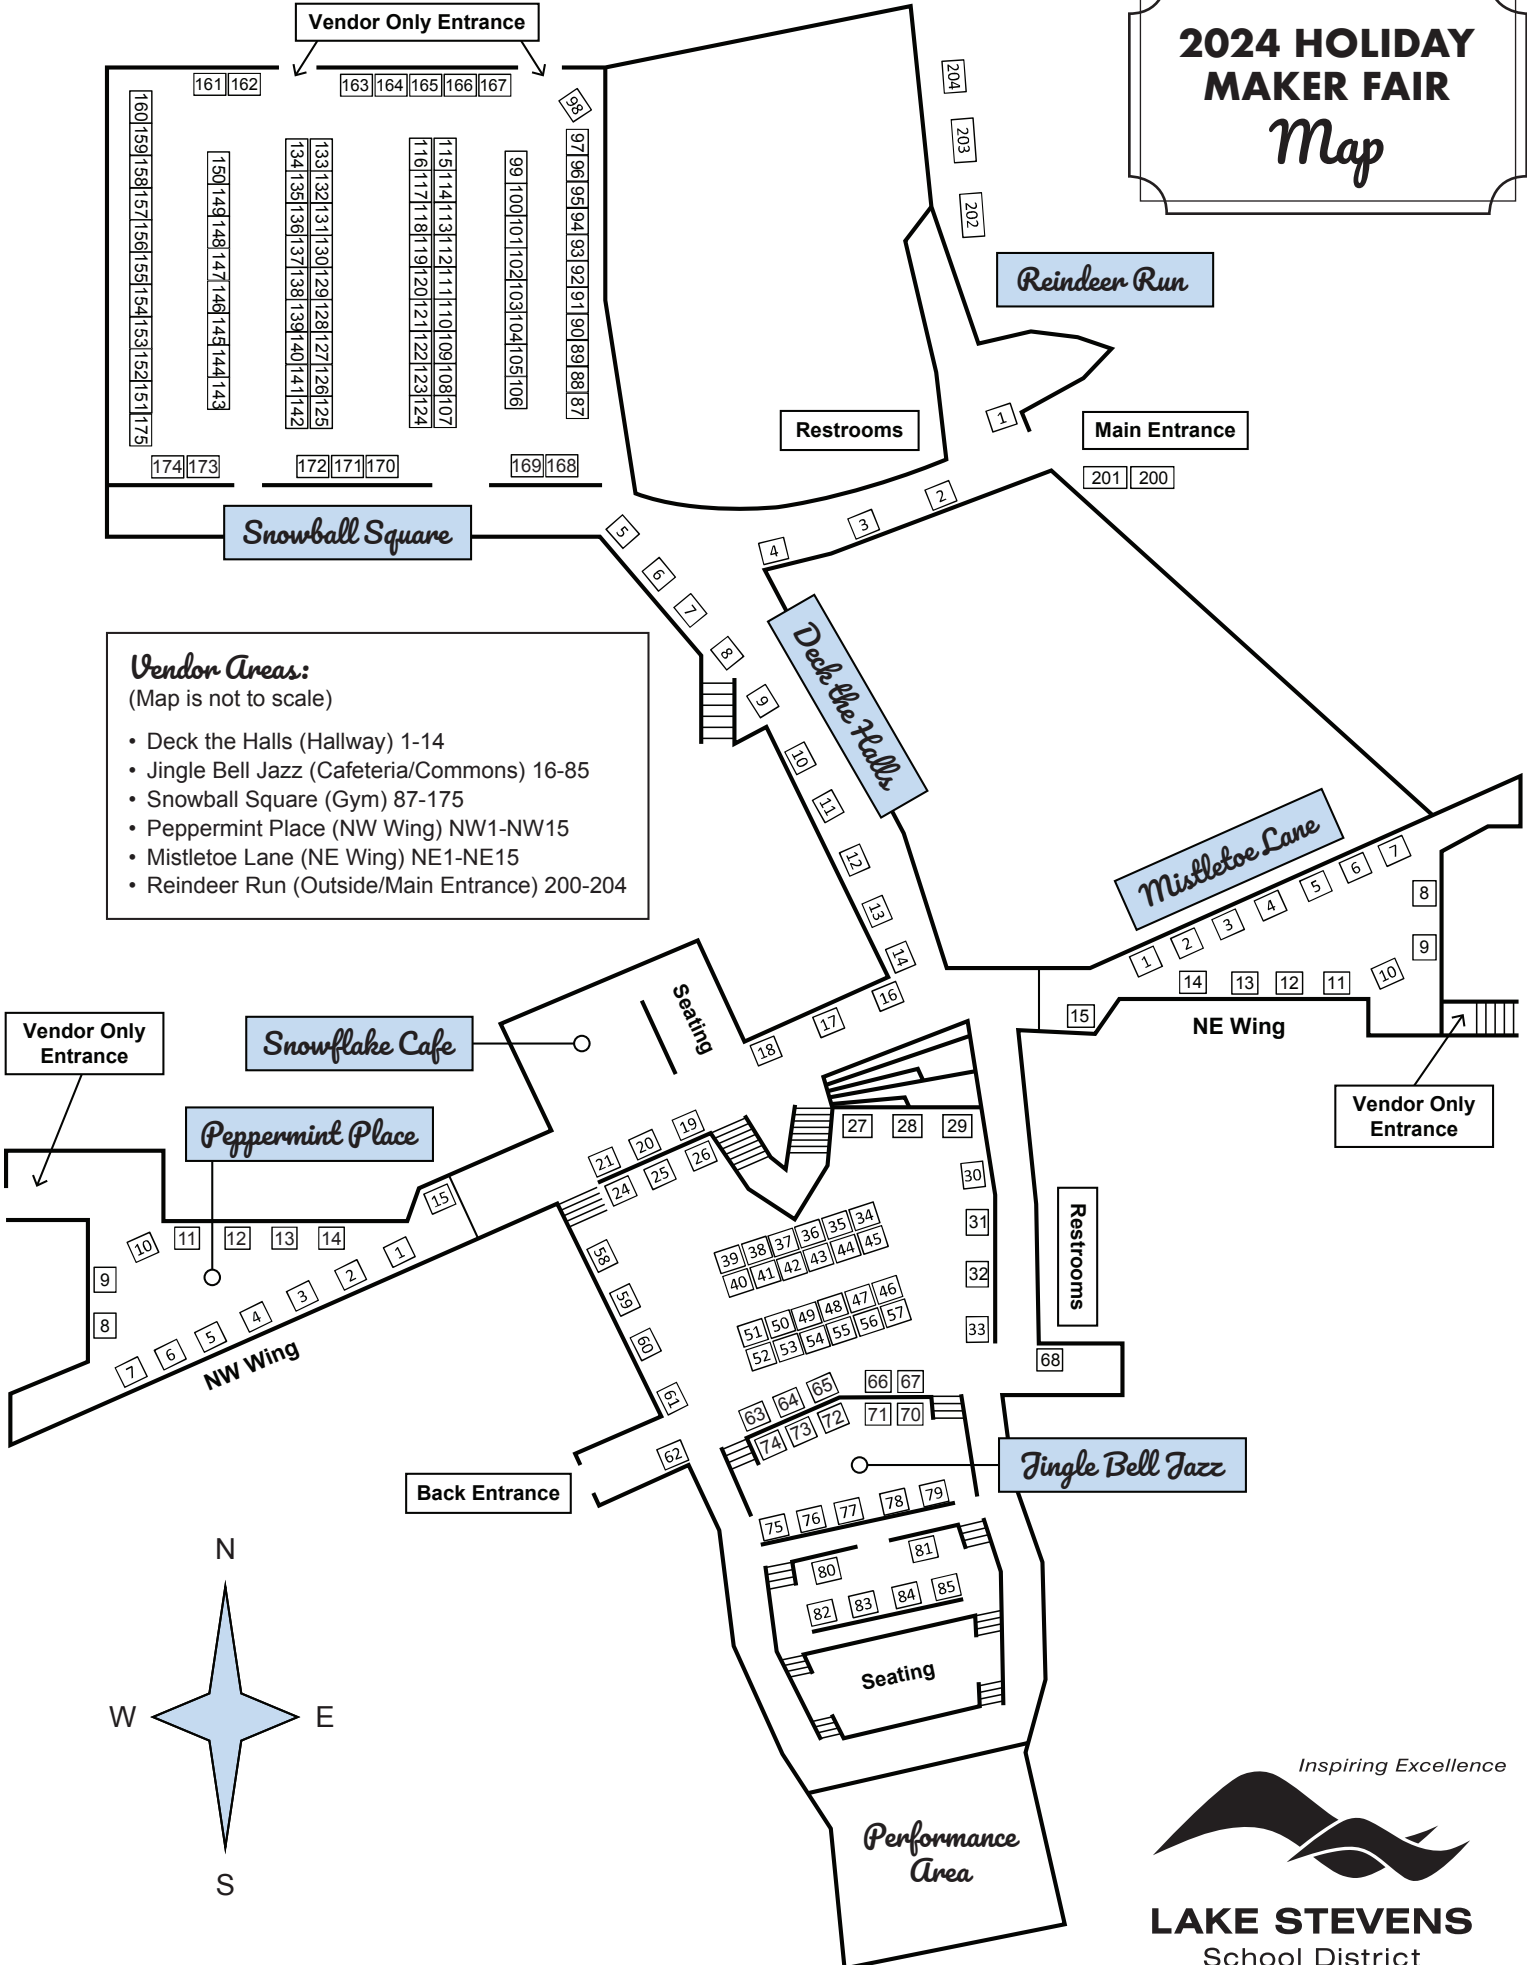

2024 HOLIDAY MAKER FAIR Map

- Vendor Areas:**
(Map is not to scale)
- Deck the Halls (Hallway) 1-14
 - Jingle Bell Jazz (Cafeteria/Commons) 16-85
 - Snowball Square (Gym) 87-175
 - Peppermint Place (NW Wing) NW1-NW15
 - Mistletoe Lane (NE Wing) NE1-NE15
 - Reindeer Run (Outside/Main Entrance) 200-204