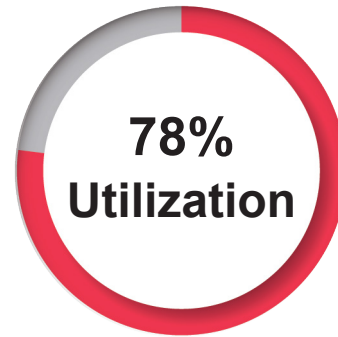

Free/Reduced Lunch (FRL) for School Year:

2020	2021	2022	2023	2024
25%	28%	33%	39%	44%

Performance Framework Plan Type:

2020*	2021**	2022	2023	2024
N/A	N/A	Performance	Performance	Performance

* Previous year's data carryover due to COVID-19 CMAS testing suspension.
** Previous year's data carryover due to COVID-19 limited testing procedure.

Permits In and Out for Fall of Year:

	2020	2021	2022	2023	2024
In	42	45	60	62	144
Out	36	48	60	75	49
Net	6	-3	0	-13	95

Student Achievement History Average Scale Score:

	2020*	2021**	2022	2023	2024
ELA 3	N/A	N/A	732	738	736
ELA 4	N/A	N/A	736	737	741
ELA 5	N/A	N/A	748	749	738
Math 3	N/A	N/A	726	750	755
Math 4	N/A	N/A	732	736	751
Math 5	N/A	N/A	744	744	740
***Science 5	N/A	N/A	N/A	743	730

* Previous year's data carryover due to COVID-19 CMAS testing suspension.
** Previous year's data carryover due to COVID-19 limited testing procedure.

ELA and Math scores range from 650 to 850 with a "meets" cut-point of 750.
*** Science scores range from 300 to 900; cut-points for "meets" varying by grade.
5th grade "meets" = 650.

Median Growth Percentile:

	2020*	2021**	2022	2023	2024
Reading / ELA	N/A	N/A	55.5	58	58
Math	N/A	N/A	63.5	71	73

* Previous year's data carryover due to COVID-19 CMAS testing suspension.
** Previous year's data carryover due to COVID-19 limited testing procedure.