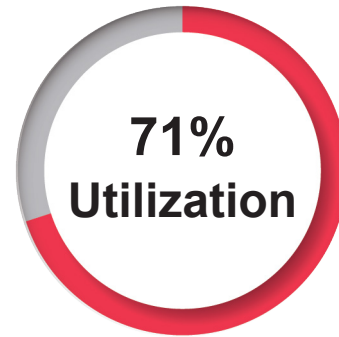

Free/Reduced Lunch (FRL) for School Year:

2020	2021	2022	2023	2024
22%	26%	23%	27%	36%

Performance Framework Plan Type:

2020*	2021**	2022	2023	2024
N/A	N/A	Insufficient Data	Performance	Performance

* Previous year's data carryover due to COVID-19 CMAS testing suspension.
** Previous year's data carryover due to COVID-19 limited testing procedure.

Permits In and Out for Fall of Year:

	2020	2021	2022	2023	2024
In	164	164	178	182	208
Out	N/A	0	0	0	0
Net	N/A	164	178	182	208

Student Achievement History Average Scale Score:

	2020*	2021**	2022	2023	2024
ELA 3	N/A	N/A	761	751	746
ELA 4	N/A	N/A	741	746	751
ELA 5	N/A	N/A	747	747	755
Math 3	N/A	N/A	764	754	745
Math 4	N/A	N/A	725	725	731
Math 5	N/A	N/A	732	731	725
***Science 5	N/A	N/A	N/A	740	741

* Previous year's data carryover due to COVID-19 CMAS testing suspension.
** Previous year's data carryover due to COVID-19 limited testing procedure.

ELA and Math scores range from 650 to 850 with a "meets" cut-point of 750.
*** Science scores range from 300 to 900; cut-points for "meets" varying by grade.
5th grade "meets" = 650.

Median Growth Percentile:

	2020*	2021**	2022	2023	2024
Reading / ELA	N/A	N/A	N/A	40	55
Math	N/A	N/A	N/A	37	26

* Previous year's data carryover due to COVID-19 CMAS testing suspension.
** Previous year's data carryover due to COVID-19 limited testing procedure.