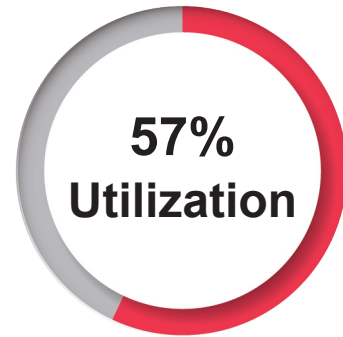

Free/Reduced Lunch (FRL) for School Year:

2020	2021	2022	2023	2024
77%	83%	84%	85%	85%

Performance Framework Plan Type:

2020*	2021**	2022	2023	2024
N/A	N/A	Priority Improvement	Improvement	Priority Improvement