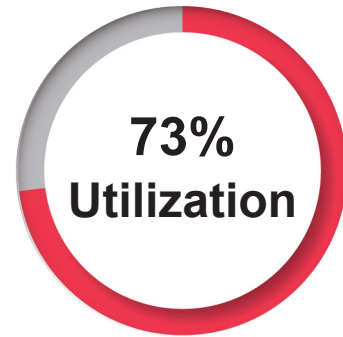

Free/Reduced Lunch (FRL) for School Year:

2020	2021	2022	2023	2024
57%	56%	52%	58%	75%

Performance Framework Plan Type:

2020*	2021**	2022	2023	2024
N/A	N/A	Performance	Performance	Performance

* Previous year's data carryover due to COVID-19 CMAS testing suspension.

** Previous year's data carryover due to COVID-19 limited testing procedure.

Permits In and Out for Fall of Year:

	2020	2021	2022	2023	2024
In	138	146	150	153	154
Out	84	91	75	64	55
Net	54	55	75	89	99

Median Growth Percentile:

	2020*	2021**	2022	2023	2024
Reading / ELA	N/A	N/A	42.5	49	56
Math	N/A	N/A	51	63	72

* Previous year's data carryover due to COVID-19 CMAS testing suspension.

** Previous year's data carryover due to COVID-19 limited testing procedure.

Student Achievement History Average Scale Score:

	2020*	2021**	2022	2023	2024
ELA 3	N/A	N/A	722	715	722
ELA 4	N/A	N/A	731	735	727
ELA 5	N/A	N/A	734	738	744
Math 3	N/A	N/A	721	722	727
Math 4	N/A	N/A	727	729	722
Math 5	N/A	N/A	724	734	748
***Science 5	N/A	N/A	N/A	731	733

* Previous year's data carryover due to COVID-19 CMAS testing suspension.

** Previous year's data carryover due to COVID-19 limited testing procedure.

ELA and Math scores range from 650 to 850 with a "meets" cut-point of 750.

*** Science scores range from 300 to 900; cut-points for "meets" varying by grade. 5th grade "meets" = 650.