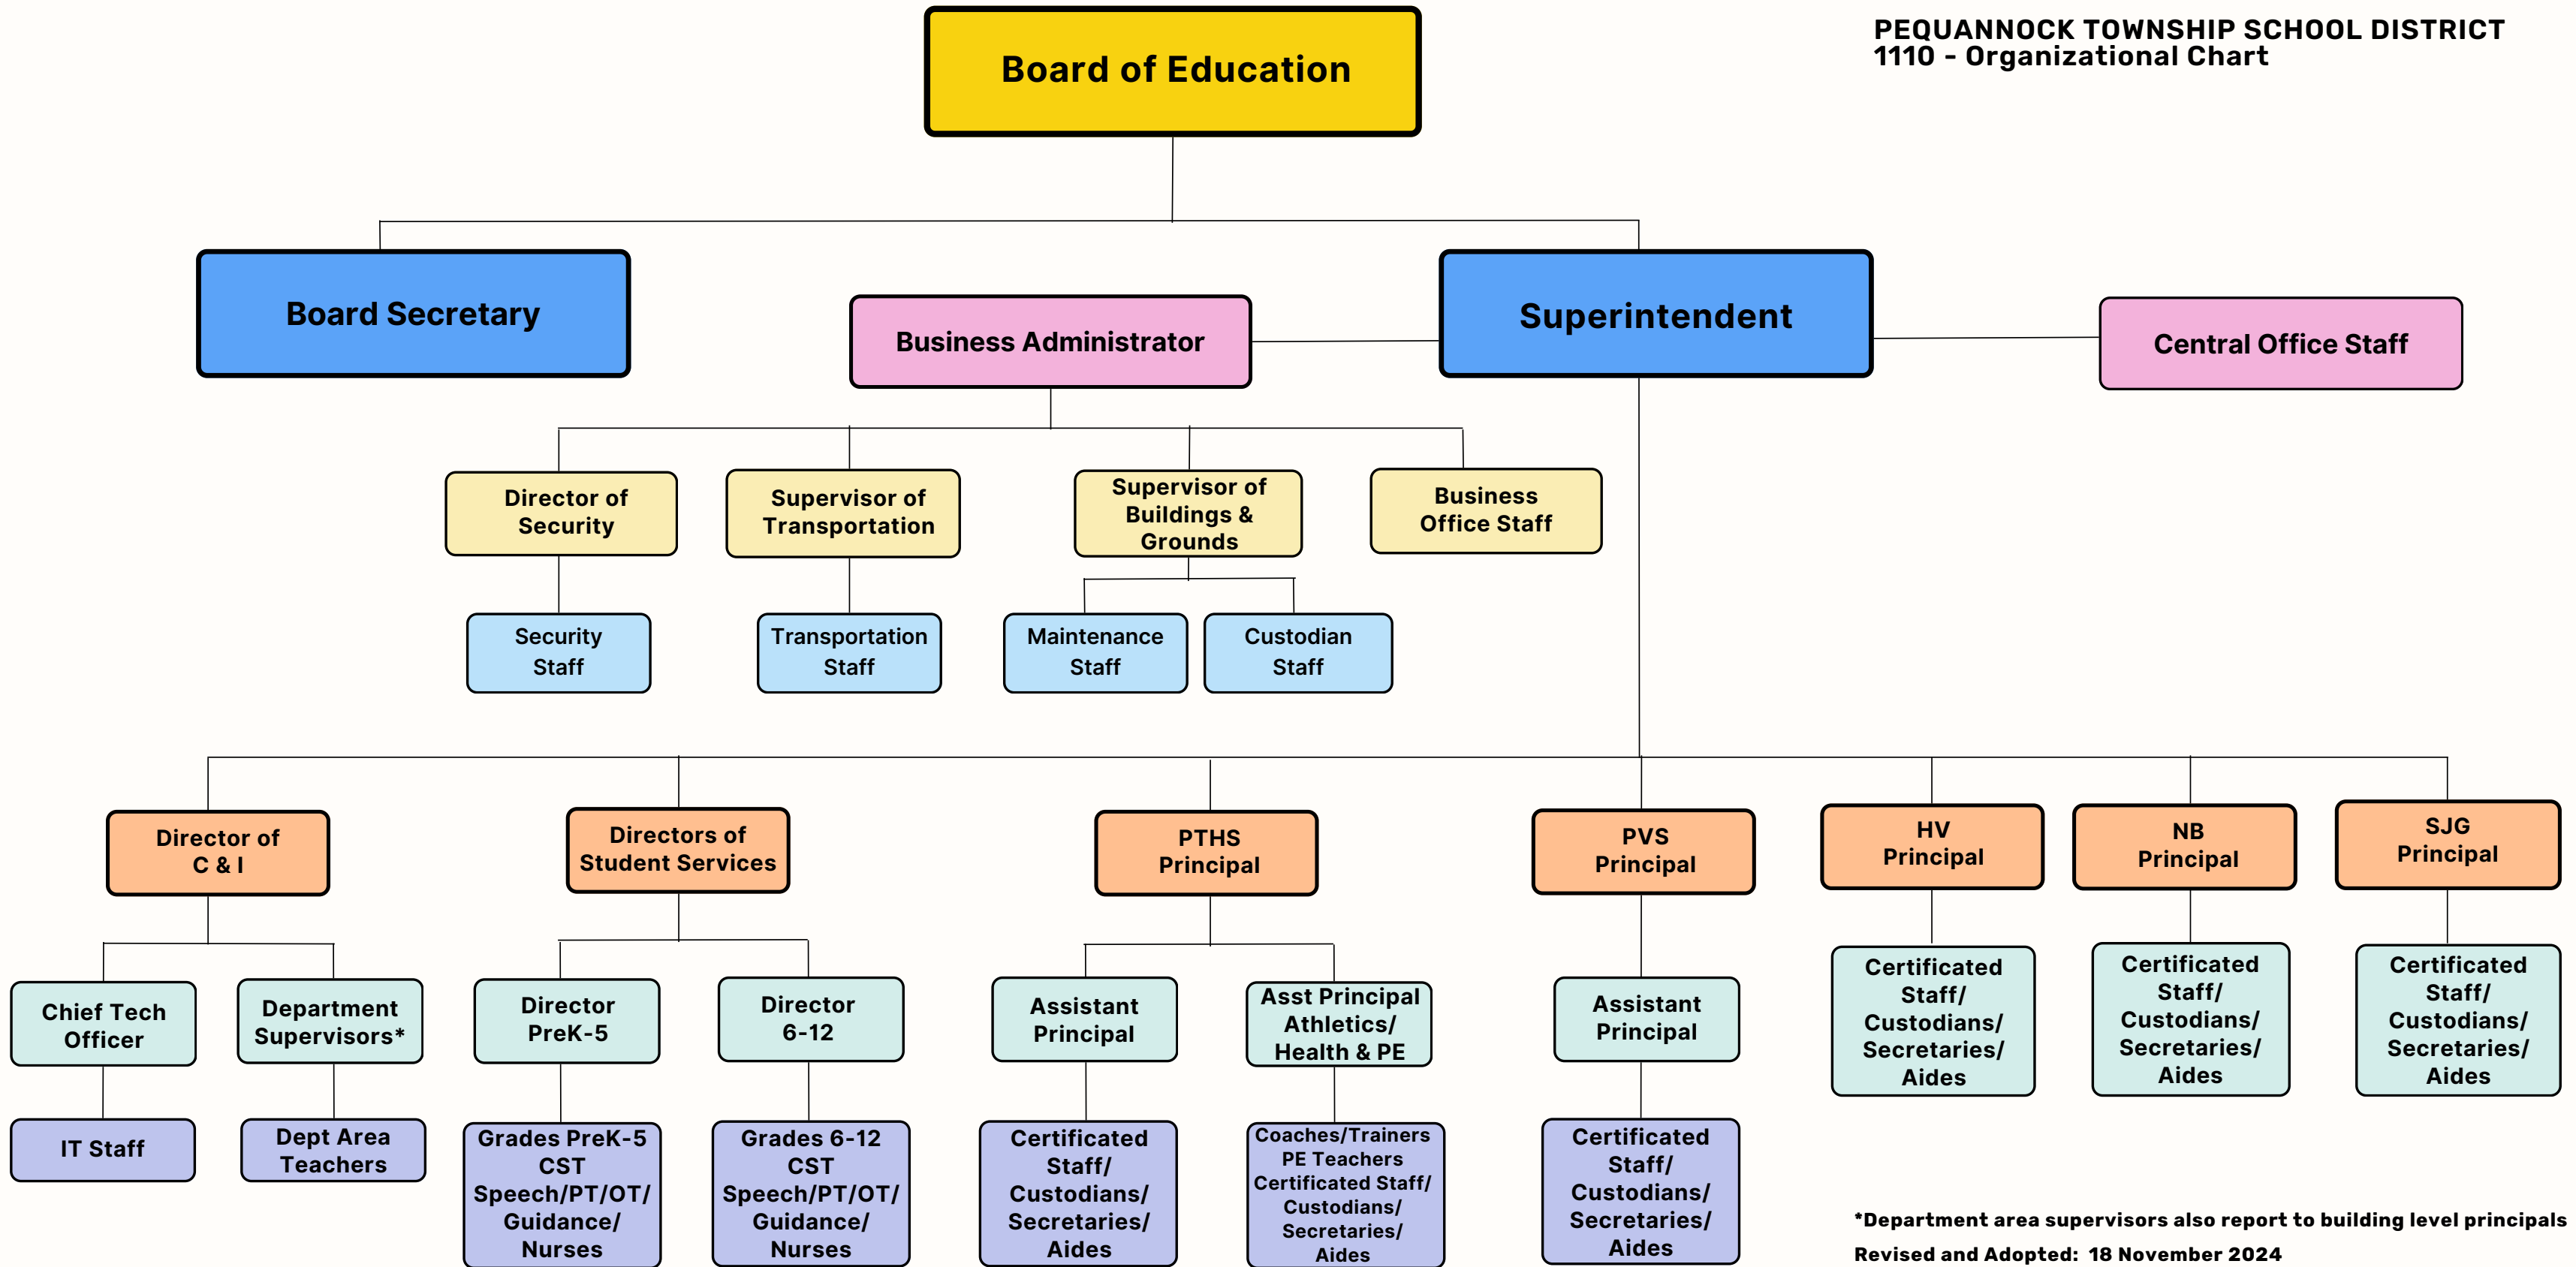

**PEQUANNOCK TOWNSHIP SCHOOL DISTRICT
1110 - Organizational Chart**

*Department area supervisors also report to building level principals
Revised and Adopted: 18 November 2024