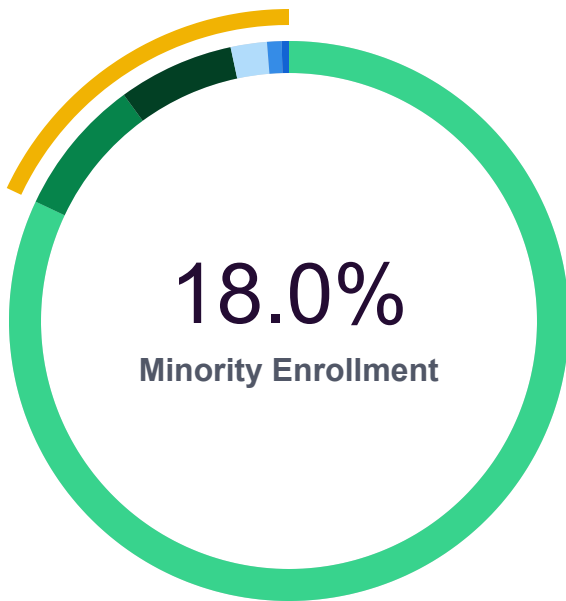

Enrollment by Grade

75

Enrollment by Gender

Female **48%** Male **52%**

Student Diversity

- 18.0%** Minority Enrollment
- 82.0%** White
- 7.9%** Hispanic/Latino
- 6.7%** Two or more races
- 2.1%** Asian or Asian/Pacific Islander
- 0.8%** Black or African American
- 0.4%** Native Hawaiian or Other Pacific Islander