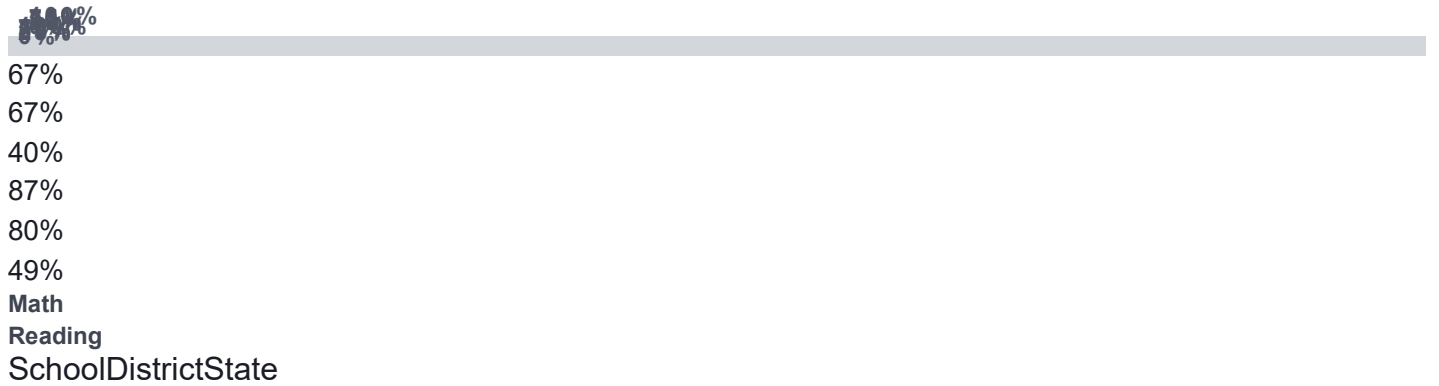

Percentage of full-time teachers who are certified **100%**

Student-teacher ratio **10:1**

Number of full-time school counselors **1**

Test Scores at Old Turnpike School

At Old Turnpike School, 67% of students scored at or above the proficient level for math, and 87% scored at or above that level for reading.

Compared with the district, the school did about the same in math and better in reading, according to this metric. In Tewksbury Township School District, 80% of students tested at or above the proficient level for reading, and 67% tested at or above that level for math.

Old Turnpike School did better in math and better in reading in this metric compared with students across the state. In New Jersey, 49% of students tested at or above the proficient level for reading, and 40% tested at or above that level for math.

School information is provided by the government.

Subject Proficiency

School Data

School profile information is based on government data.

School information is provided by the government.

Setting

Fringe Rural