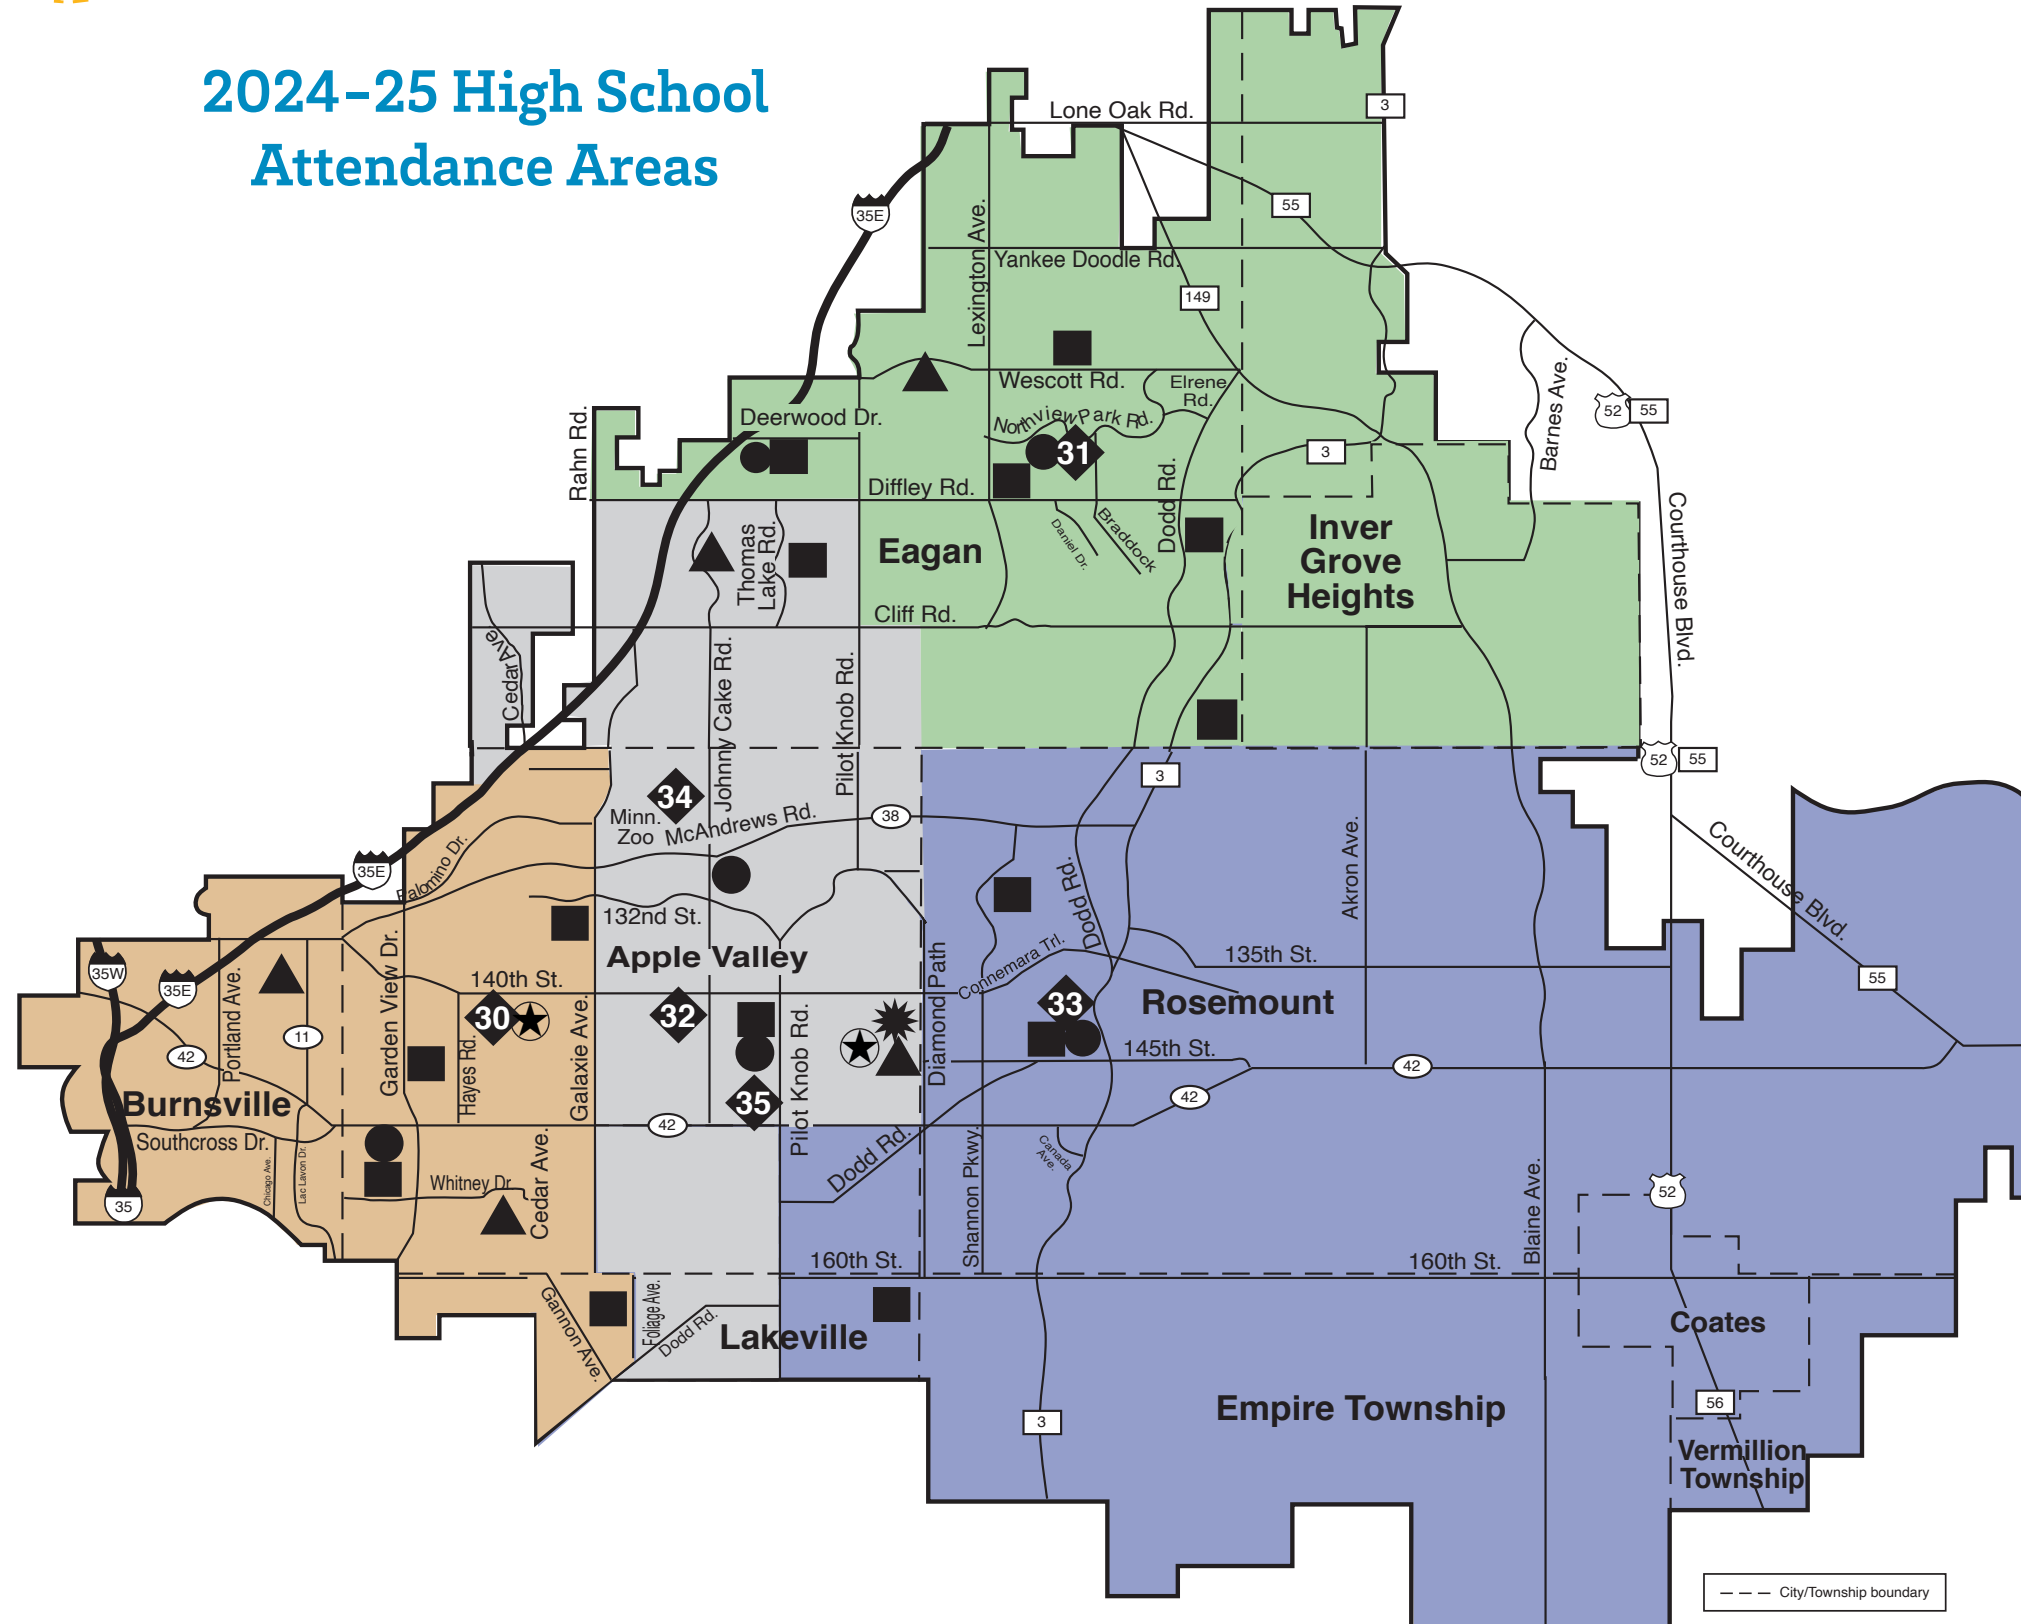

DISTRICT 196

One District. Infinite Possibilities.

Rosemount
Apple Valley
Eagan
Public Schools

2024-25 High School Attendance Areas

◆ High Schools

- 30 Apple Valley
- 31 Eagan
- 32 Eastview
- 33 Rosemount
- 34 School of Environmental Studies
(optional high school for juniors and seniors)
- 35 Area Learning Center
(alternative high school program)

■ Elementary schools

▲ Elementary magnet schools

● Middle schools

★ Dakota Ridge School
(special education school for district students)

☆ Learning Centers