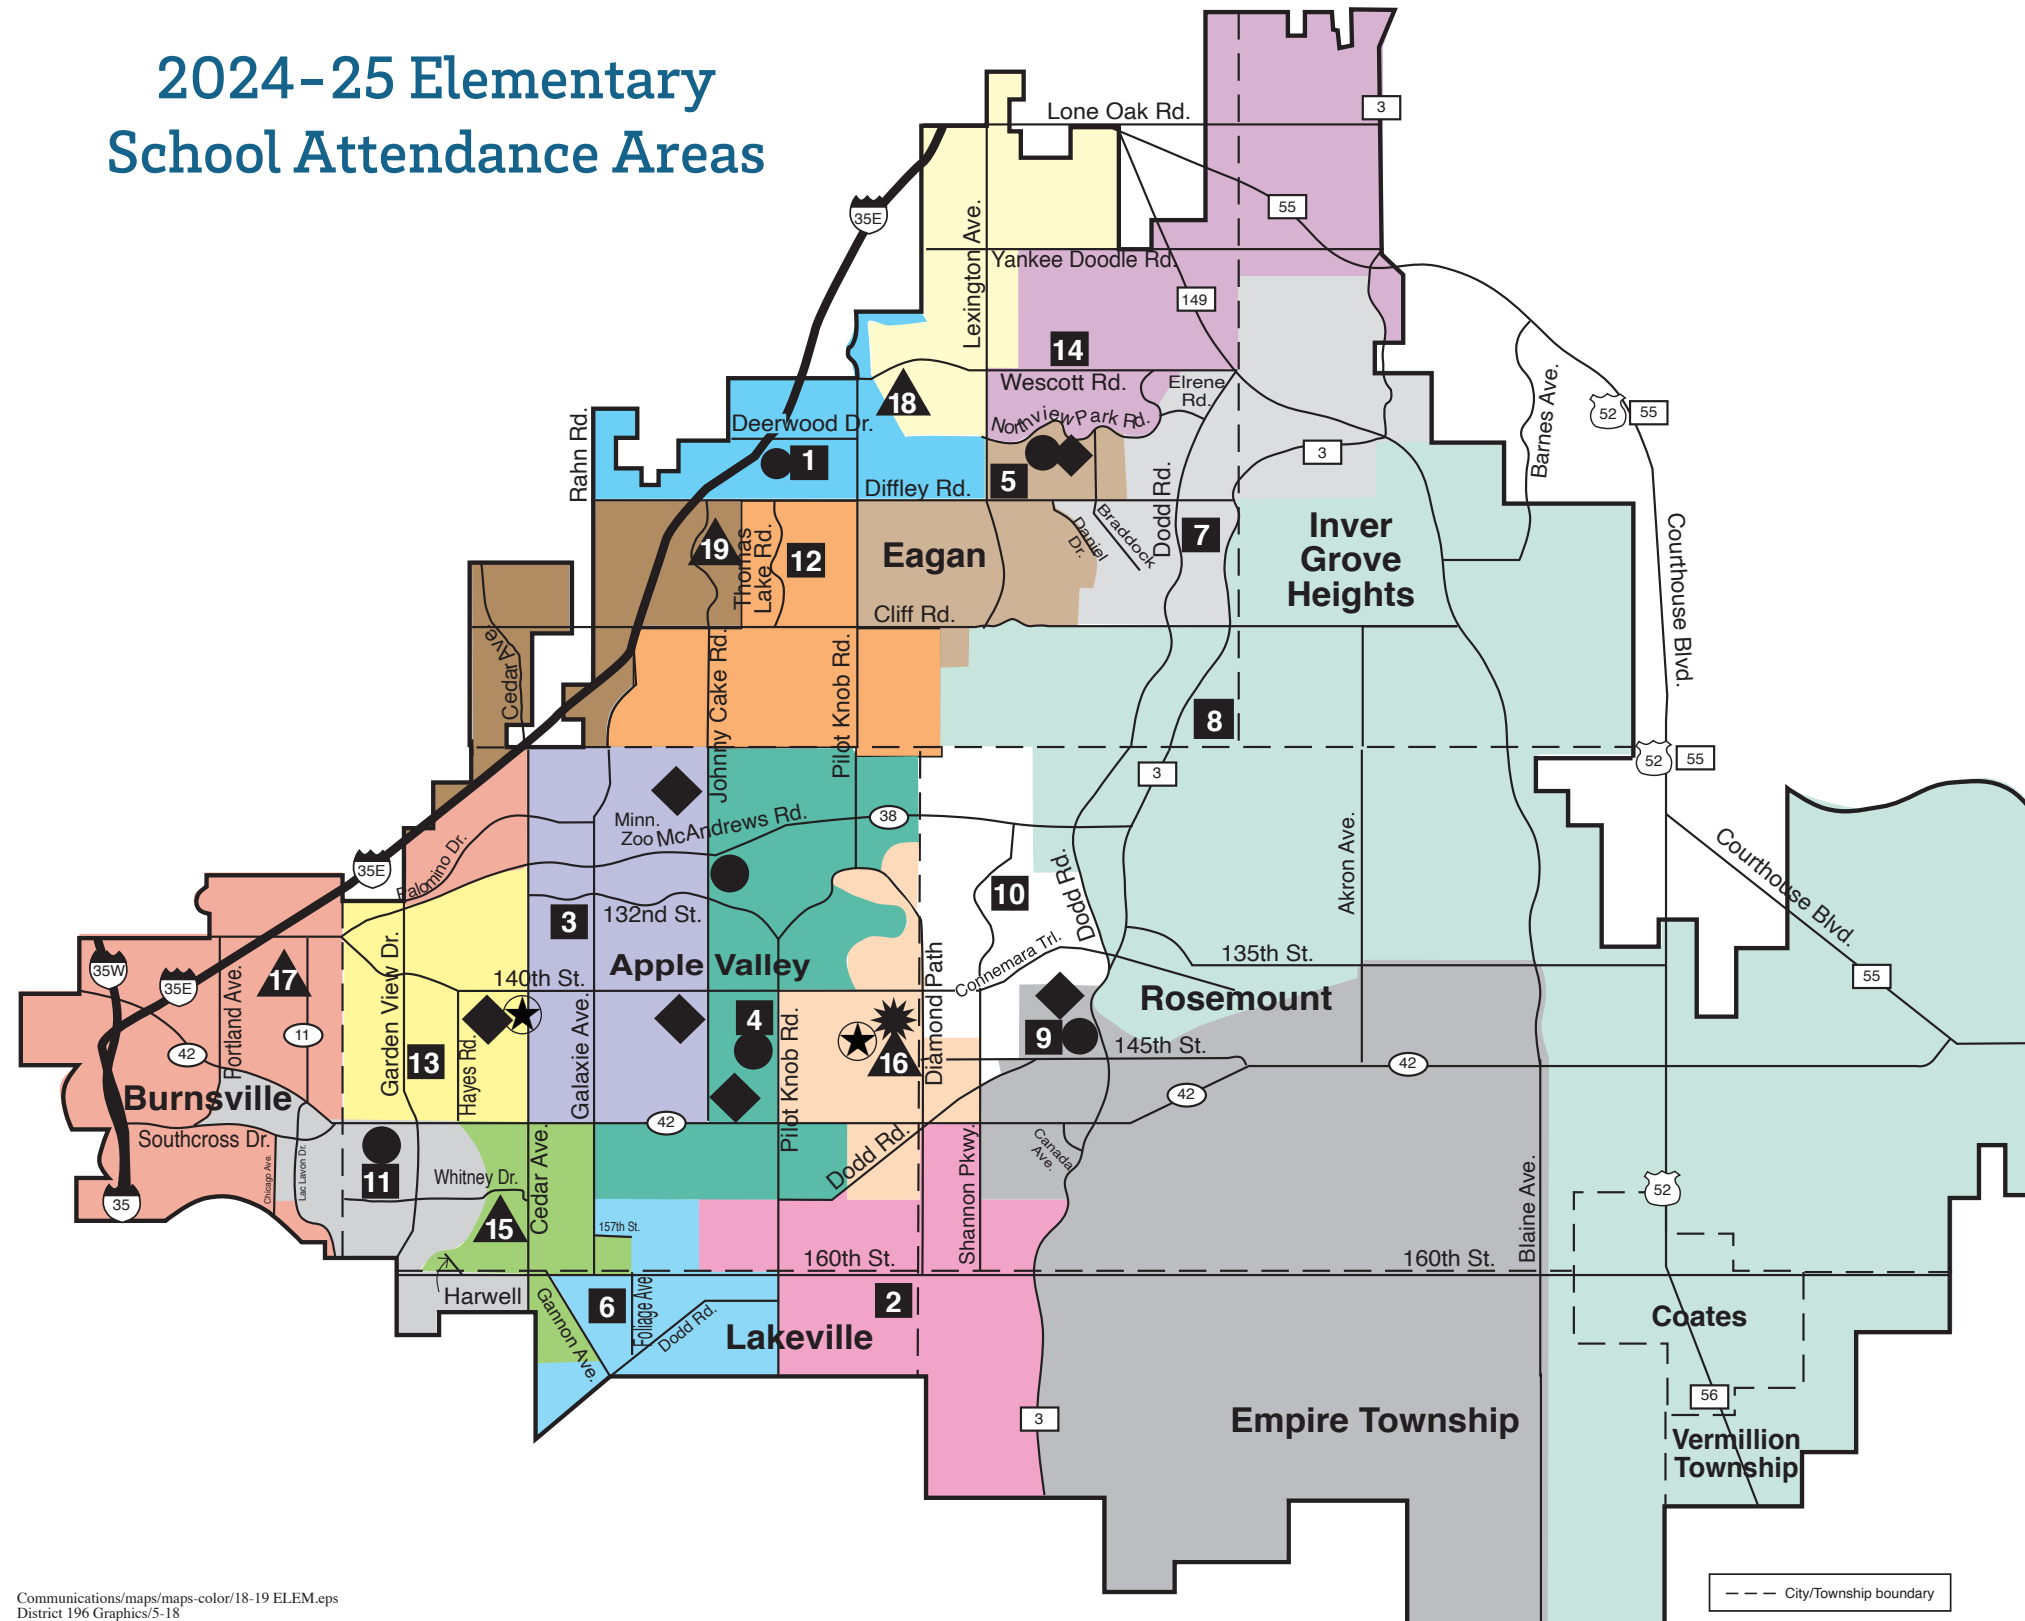

DISTRICT 196
One District. Infinite Possibilities.

Rosemount
Apple Valley
Eagan
Public Schools

2024-25 Elementary School Attendance Areas

Elementary Schools

- 1 Deerwood
- 2 East Lake
- 3 Greenleaf
- 4 Highland
- 5 Northview
- 6 Parkview
- 7 Pinewood
- 8 Red Pine
- 9 Rosemount
- 10 Shannon Park
- 11 Southview
- 12 Thomas Lake
- 13 Westview
- 14 Woodland

Elementary Magnet Schools

- 15 Cedar Park Science, Tech., Engineering and Math (STEM) School
- 16 Diamond Path School of International Studies
- 17 Echo Park School of Leadership, Engineering and Technology
- 18 Glacier Hills School of Arts and Science
- 19 Oak Ridge School of Leadership, Environmental and Health Sciences

Any District 196 elementary student may apply to enroll at a magnet school. For more information go to <http://www.district196.org/MagnetSchools/>

- Middle schools
- ◆ High schools
- ★ Dakota Ridge School (special education school for district students)
- ★ Learning Centers