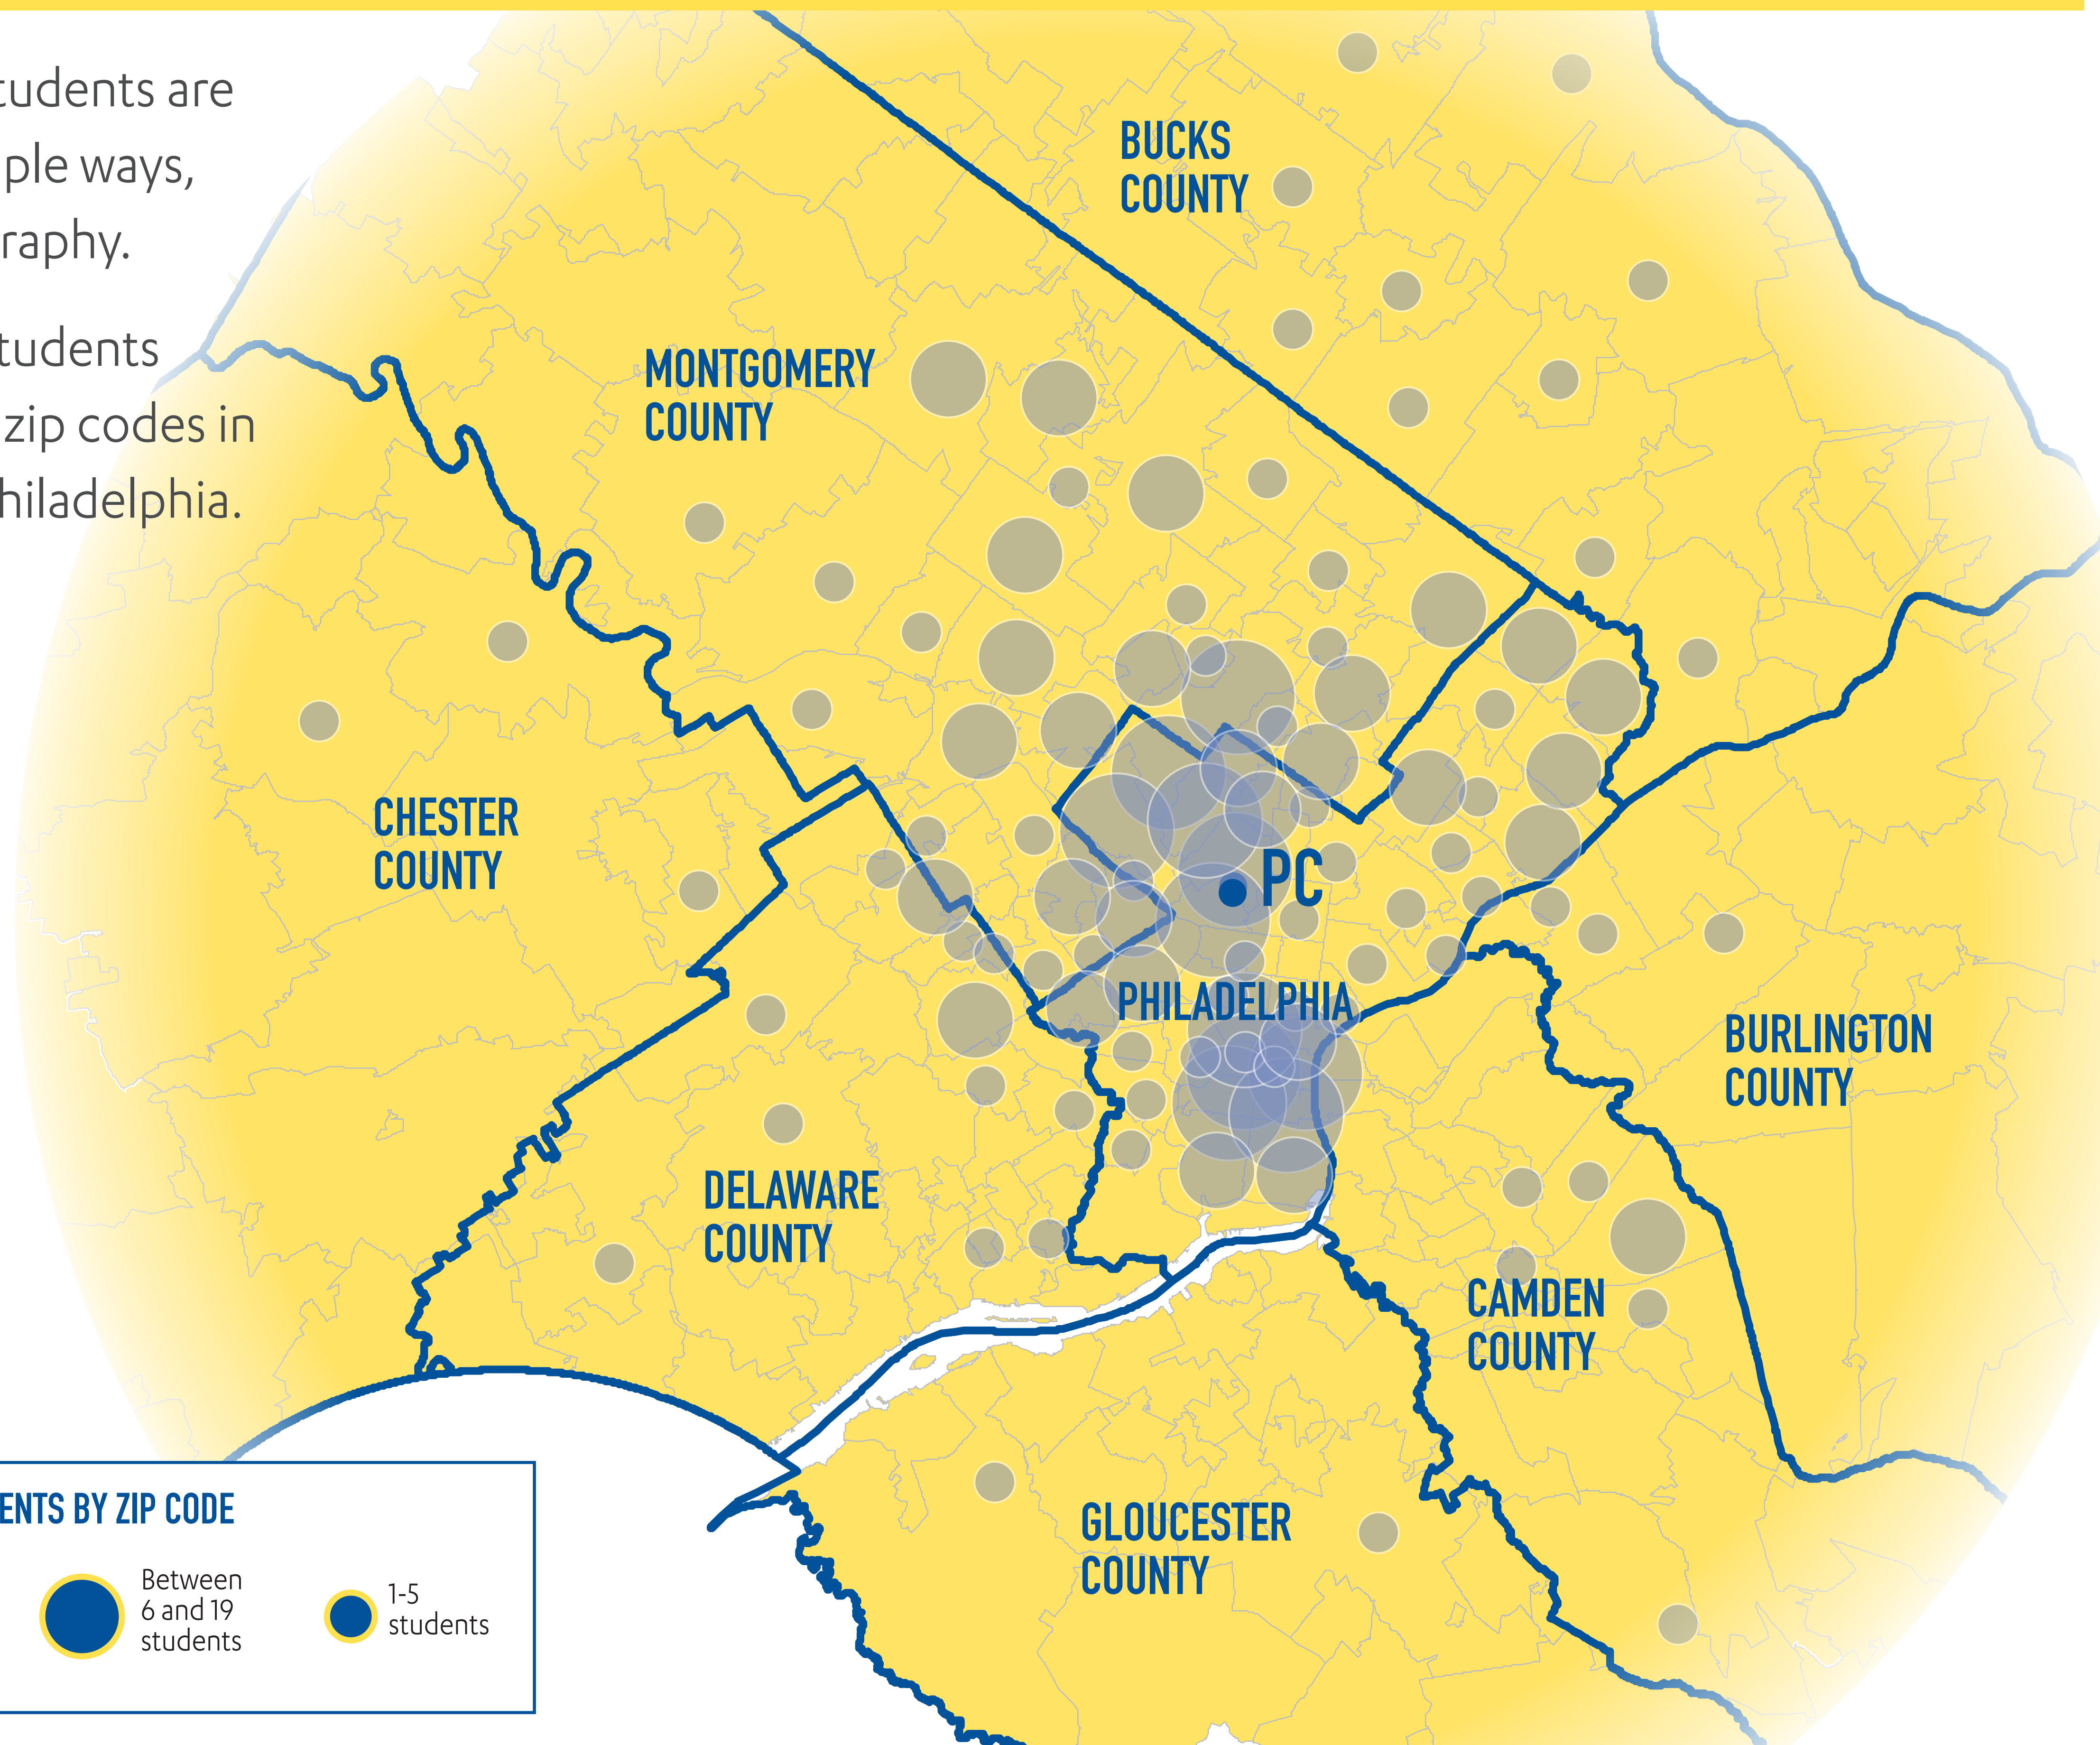

PENN CHARTER'S GEOGRAPHIC DIVERSITY

Penn Charter students are diverse in multiple ways, including geography.

In 2024-2025, students came from 109 zip codes in metropolitan Philadelphia.

PENN CHARTER STUDENTS BY ZIP CODE

 20 students or more
  Between 6 and 19 students
  1-5 students

In Pennsylvania

BUCKS COUNTY

Municipality	Zip	Students
Doylestown	18901	2
Doylestown	18902	1
Chalfont	18914	1
Jamison	18929	2
Perkasie	18944	2
Richboro	18954	1
Churchville	18966	1
Warrington	18976	3
Bensalem	19020	2

CHESTER COUNTY

Municipality	Zip	Students
Coatesville	19320	3
Chester Springs	19425	4
Phoenixville	19460	1

DELAWARE COUNTY

Municipality	Zip	Students
Ardmore	19003	8
Lansdowne	19050	2
Media	19063	1
Springfield	19064	2
Newtown Square	19073	1
Norwood	19074	1
Havertown	19083	5
Villanova/ Radnor/ Wayne	19085	4

CAPE MAY COUNTY

Municipality	Zip	Students
Ocean City (not shown on map)	08226	1
Ocean City (not shown on map)	08260	1

GLOUCESTER COUNTY

Municipality	Zip	Students
Woolwich	08085	1
Williamstown	08094	1

MIDDLESEX COUNTY