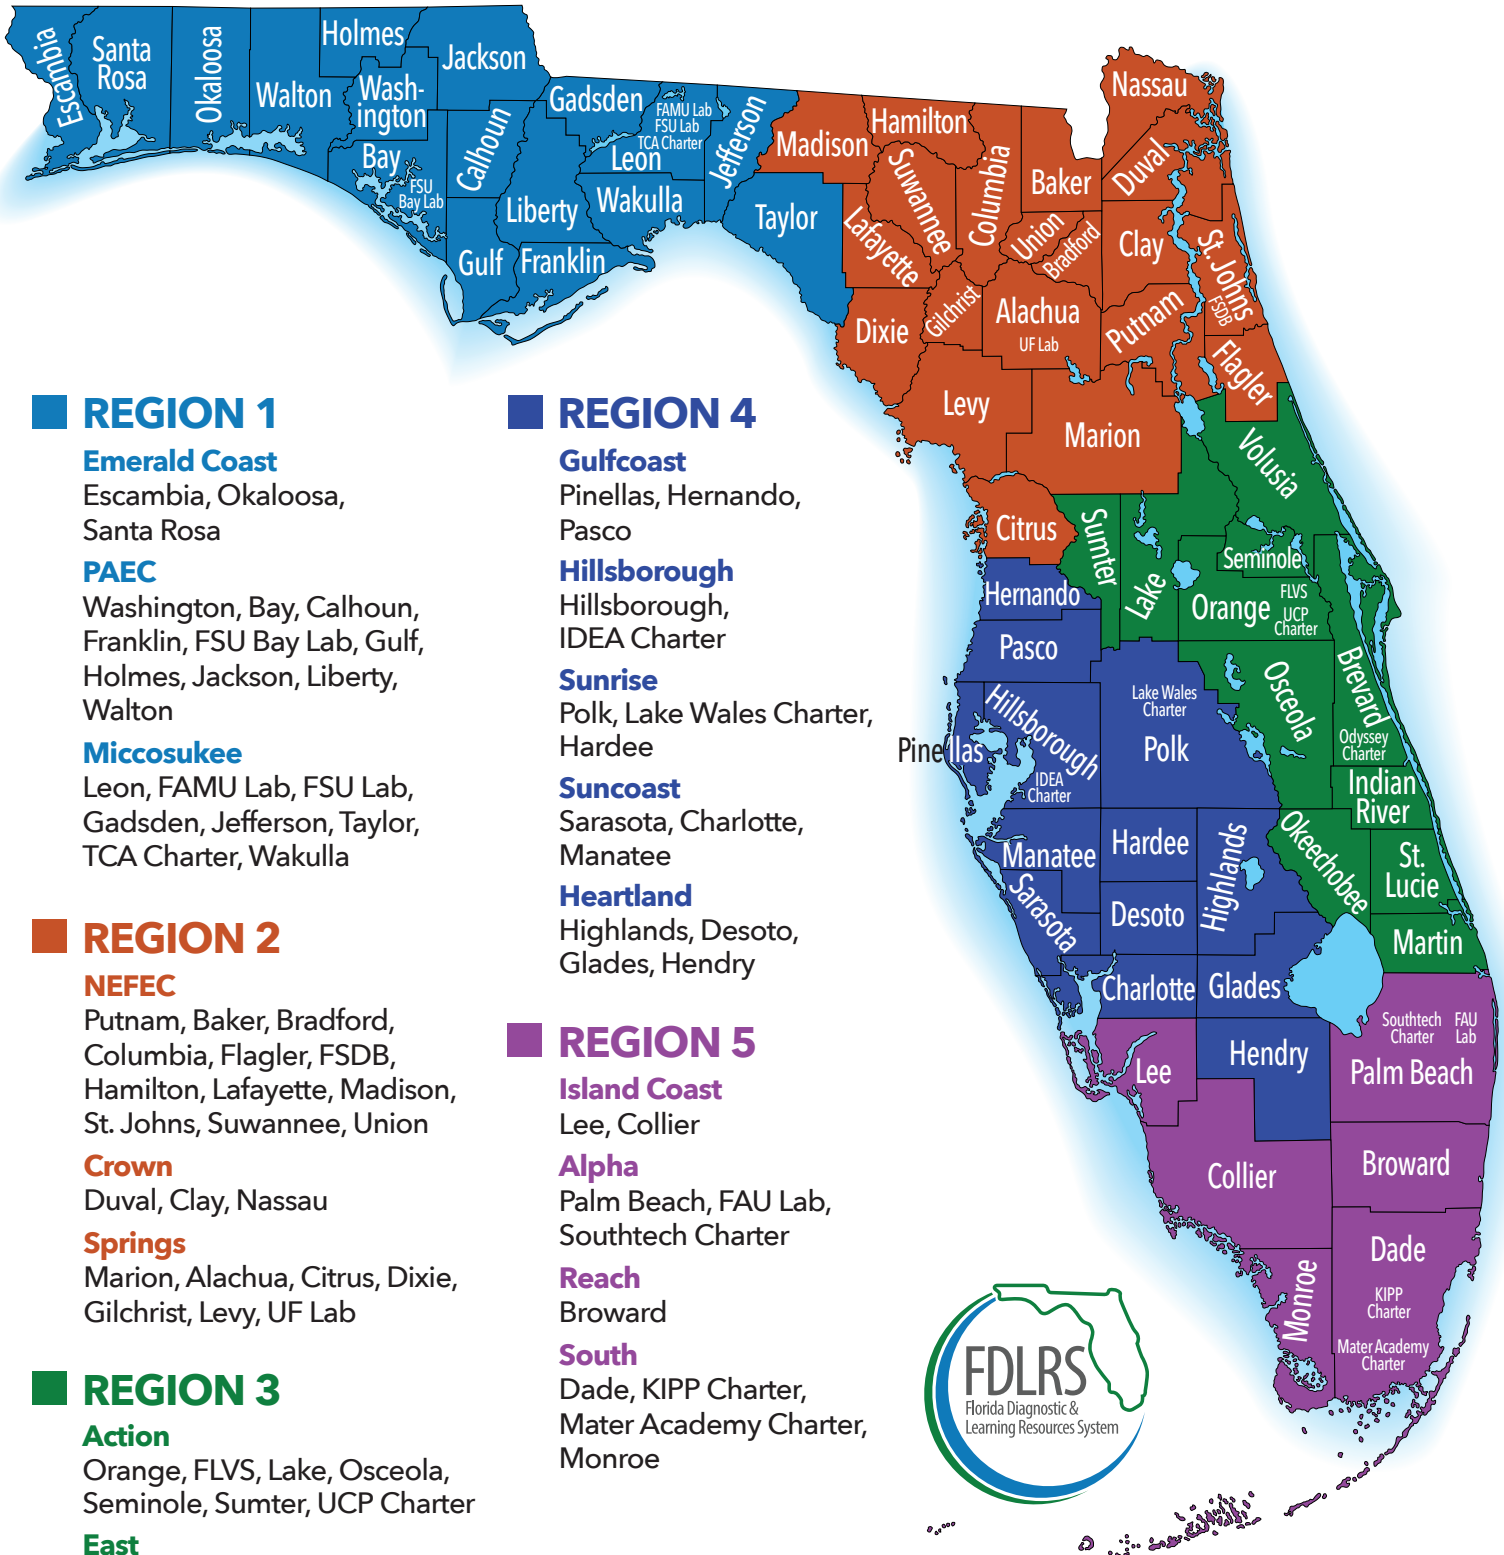

FDLRS Associate Centers by Region

fdlrs.org

REGION 1

Emerald Coast

Escambia, Okaloosa, Santa Rosa

PAEC

Washington, Bay, Calhoun, Franklin, FSU Bay Lab, Gulf, Holmes, Jackson, Liberty, Walton

Miccosukee

Leon, FAMU Lab, FSU Lab, Gadsden, Jefferson, Taylor, TCA Charter, Wakulla

REGION 2

NEFEC

Putnam, Baker, Bradford, Columbia, Flagler, FSDB, Hamilton, Lafayette, Madison, St. Johns, Suwannee, Union

Crown

Duval, Clay, Nassau

Springs

Marion, Alachua, Citrus, Dixie, Gilchrist, Levy, UF Lab

REGION 3

Action

Orange, FLVS, Lake, Osceola, Seminole, Sumter, UCP Charter

East

Brevard, Odyssey Charter, Volusia

Galaxy

St. Lucie, Indian River, Martin, Okeechobee

REGION 4

Gulfcoast

Pinellas, Hernando, Pasco

Hillsborough

Hillsborough, IDEA Charter

Sunrise

Polk, Lake Wales Charter, Hardee