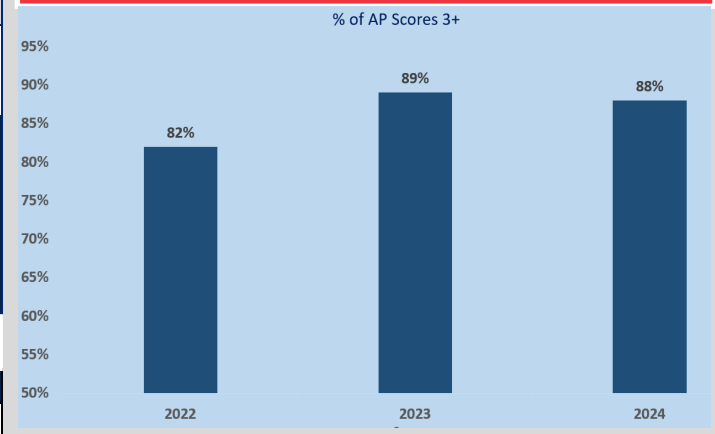

ADVANCED PLACEMENT PROGRAM

AP Scholars	2022	2023	2024
With Distinction	50	57	66
With Honors	22	22	27
Scholar	44	40	45
TOTALS	116	119	138

HONOR SOCIETIES

Students who meet the criteria are invited to join Honor Societies in the following disciplines:

New York State: Mathematics, Science

National: Art, Business, English, French, Italian, Spanish, Social Studies, as well as the Douglas MacDonald Chapter of the National Honor Society