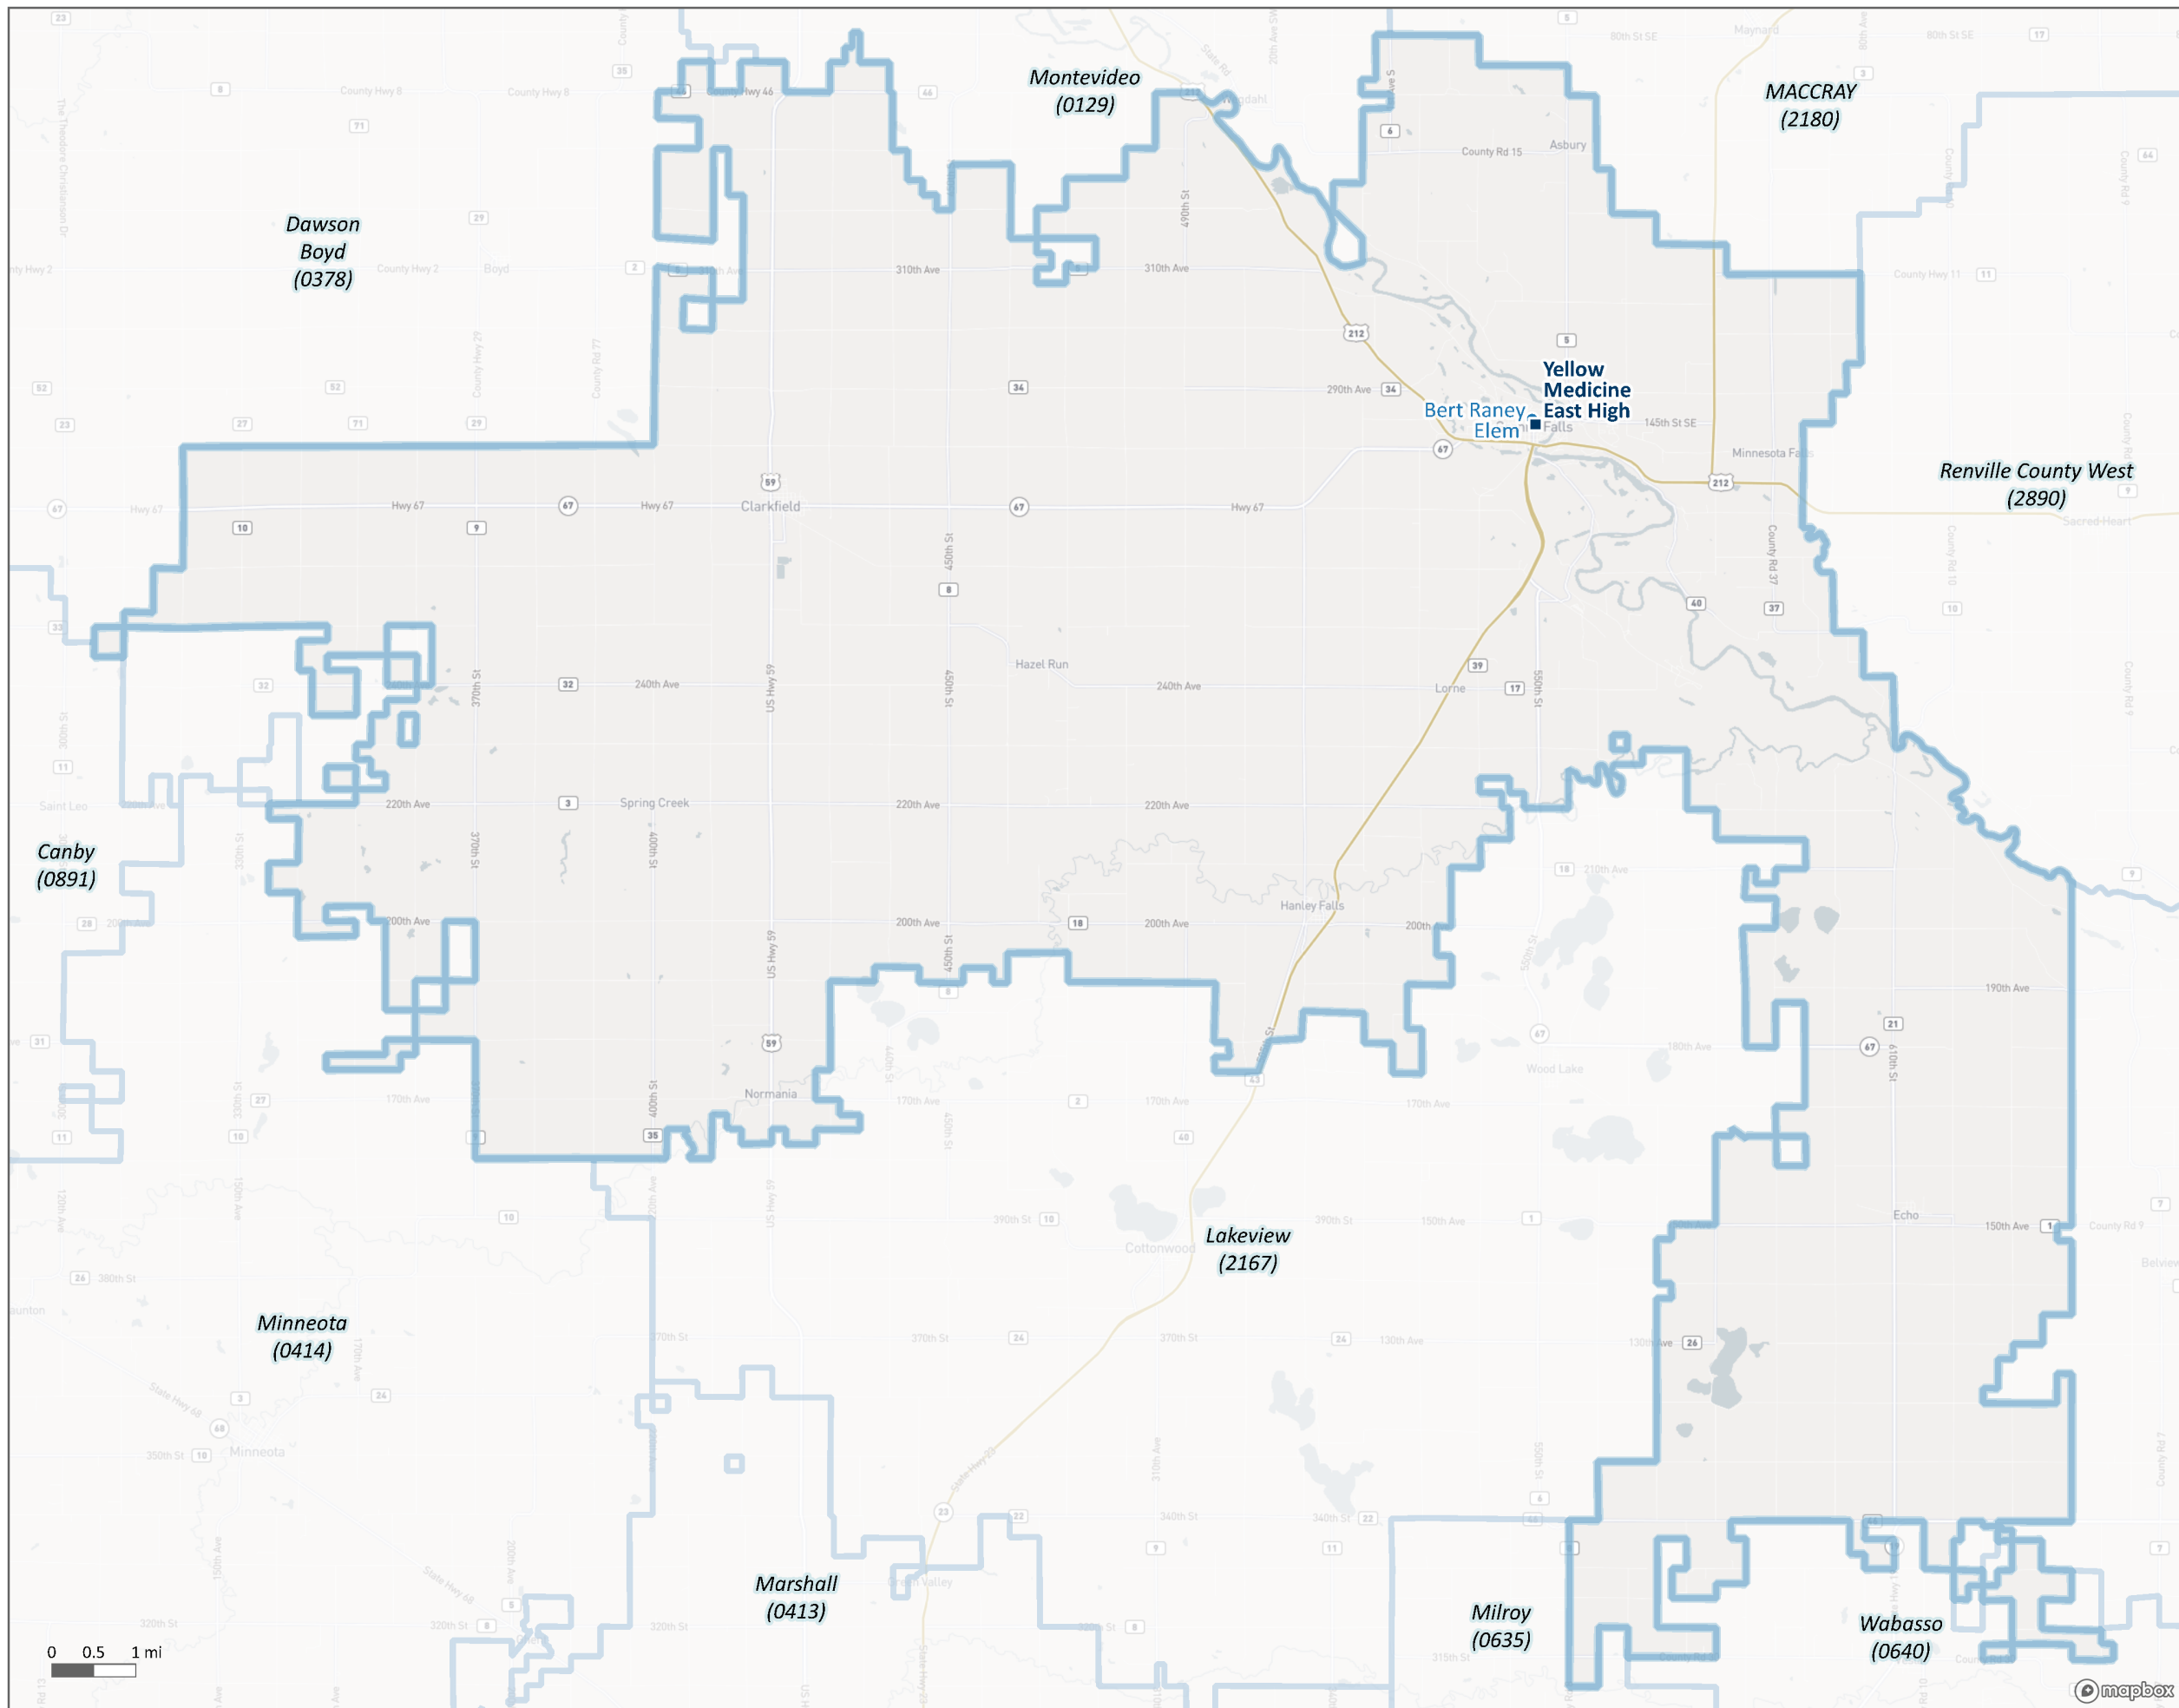

Liability Statement

The Minnesota Department of Education (MDE) does not warranty the results you may obtain by using this map. It is provided without express or implied warranties, including warranties of merchantability and fitness. In no event will MDE be liable for any consequential, incidental, or special damages, including any lost profits or lost savings, even if an MDE representative has been advised of the possibility of such damages or any other claim by any third party.

Created using QGIS Geographic Information System by the Open Source Geospatial Foundation Project. Basemap Credits: © Mapbox, © OpenStreetMap.

For assistance with this map, contact:
Mike Dolbow : mike.dolbow@state.mn.us
Jake Stark : jake.stark@state.mn.us

MN Department of Education
400 NE Stinson Blvd.
Minneapolis, MN, 55413

Last updated: 2023-11-22

Map Information

Public School Programs

- Elementary
- ▲ Middle and Junior High
- Secondary
- Other