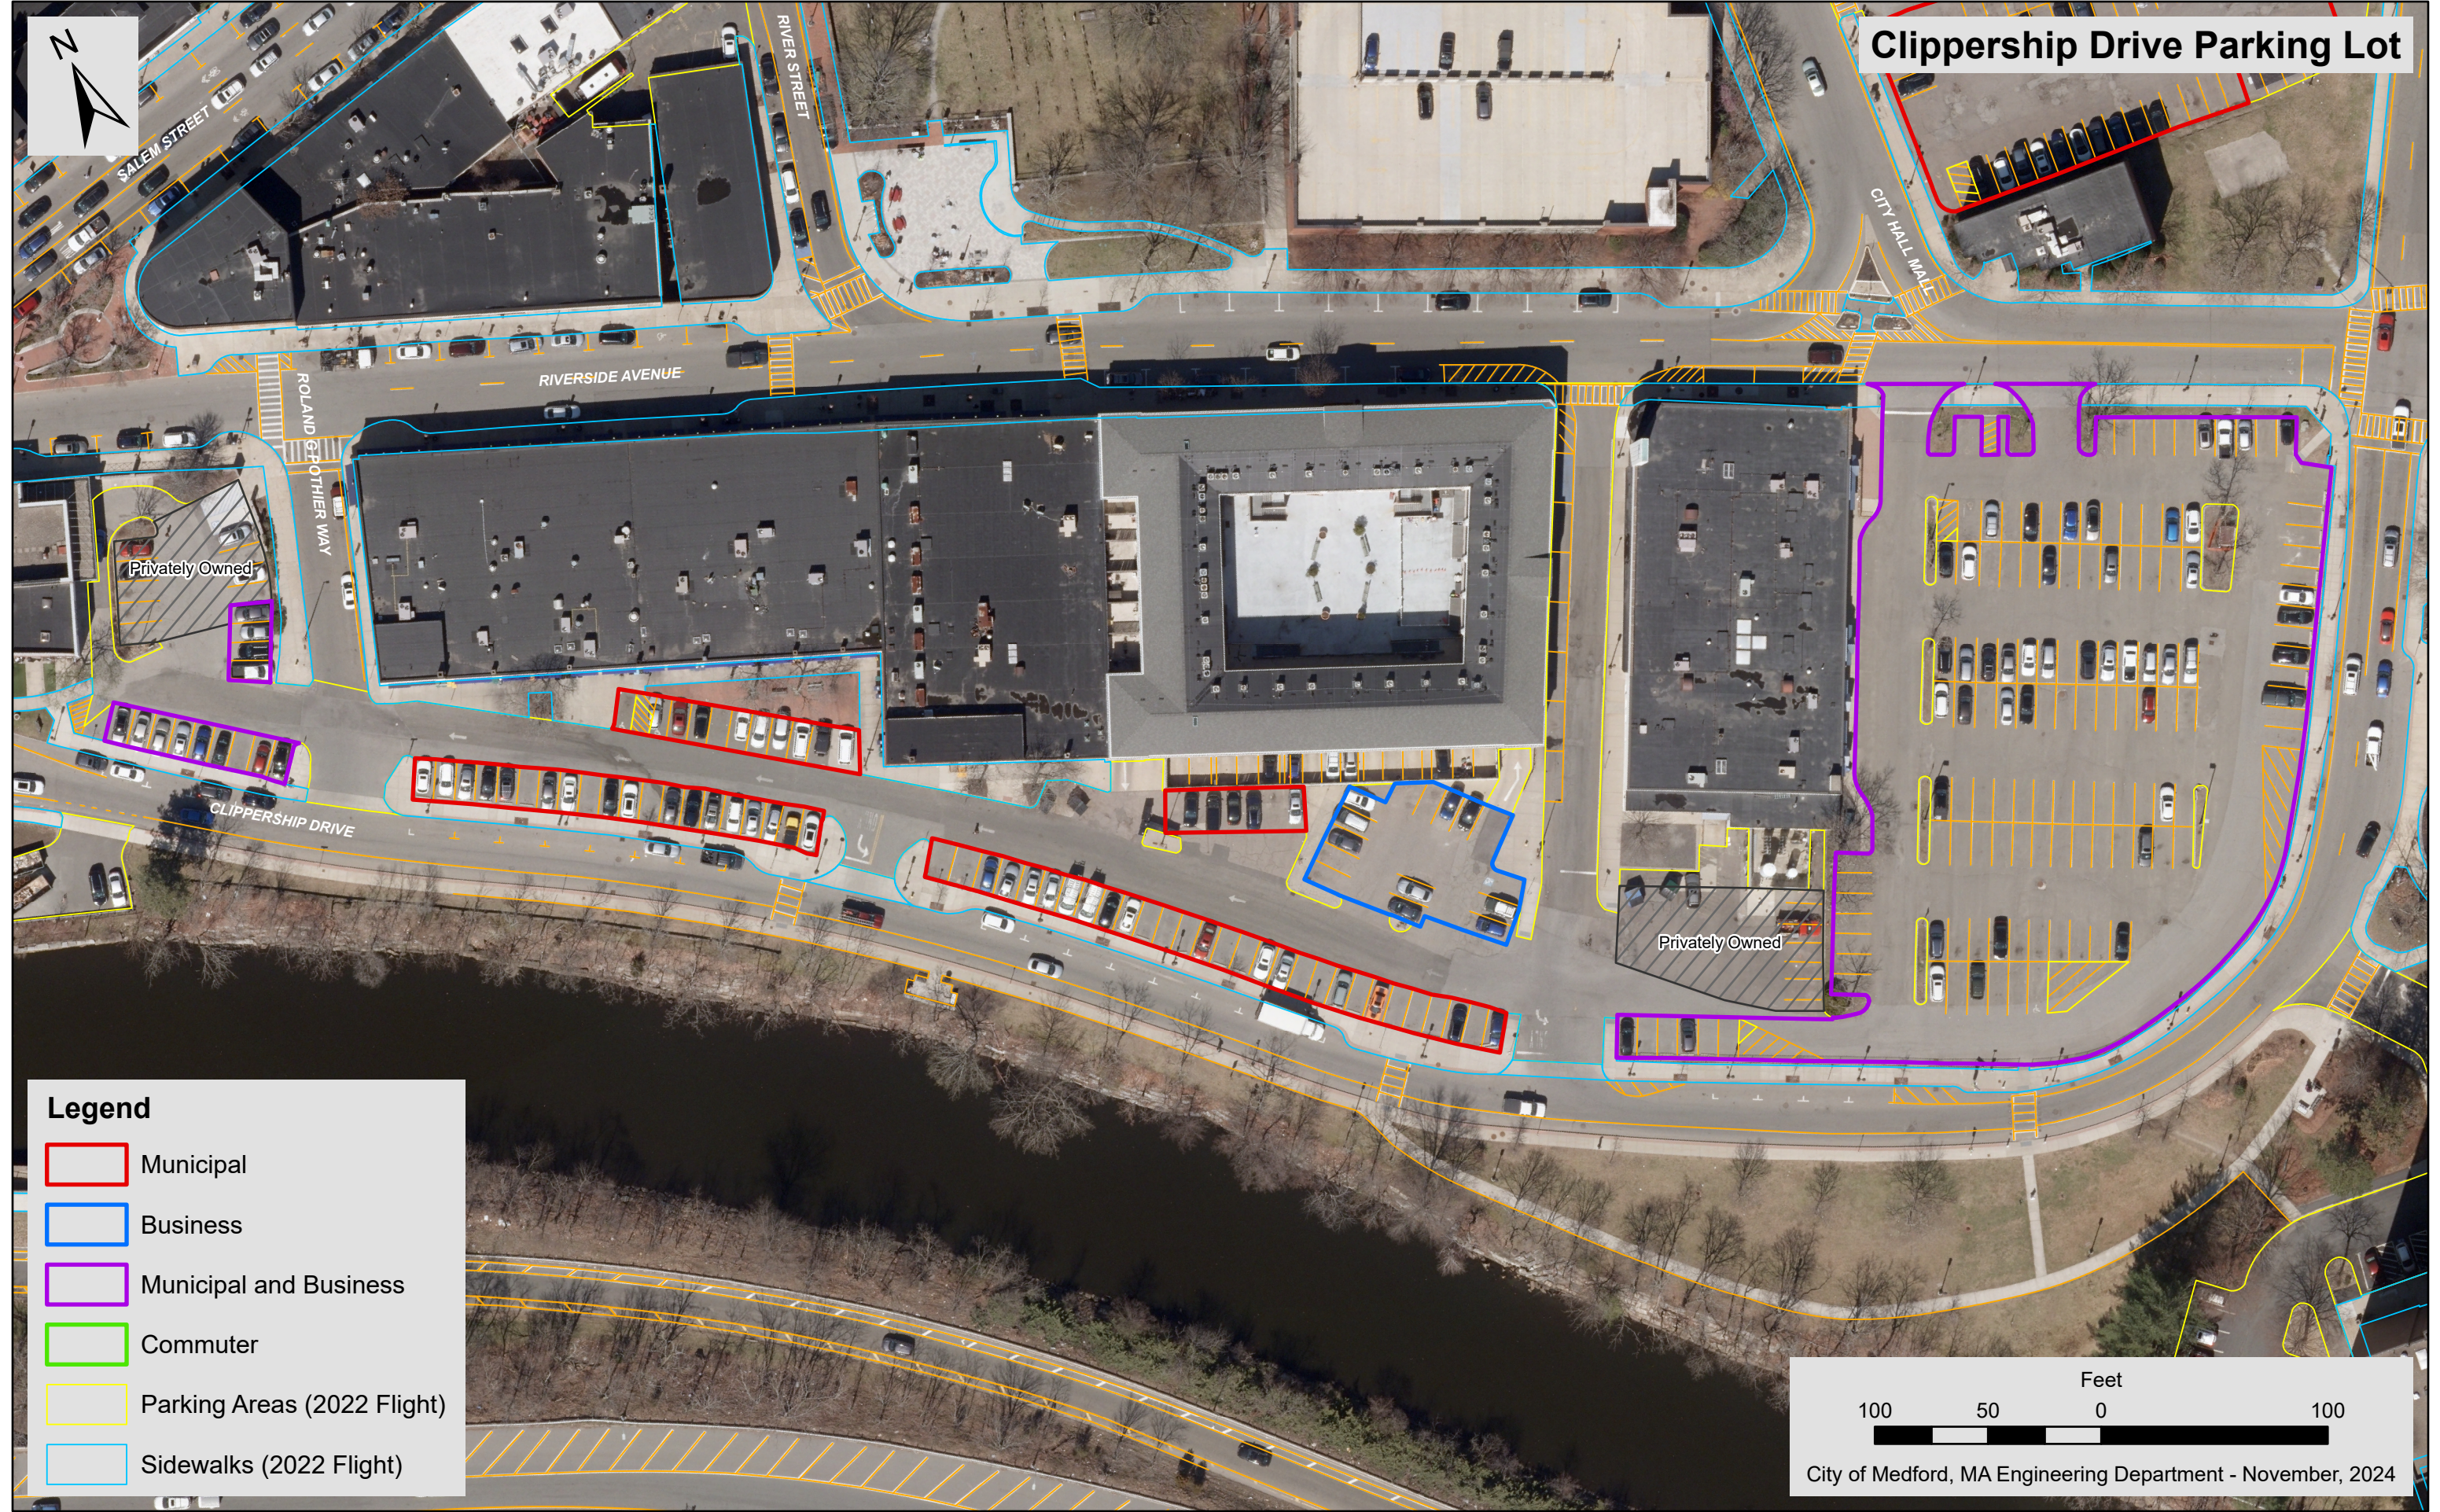

Clippership Drive Parking Lot

Legend

- Municipal
- Business
- Municipal and Business
- Commuter
- Parking Areas (2022 Flight)
- Sidewalks (2022 Flight)

Feet

100 50 0 100

City of Medford, MA Engineering Department - November, 2024