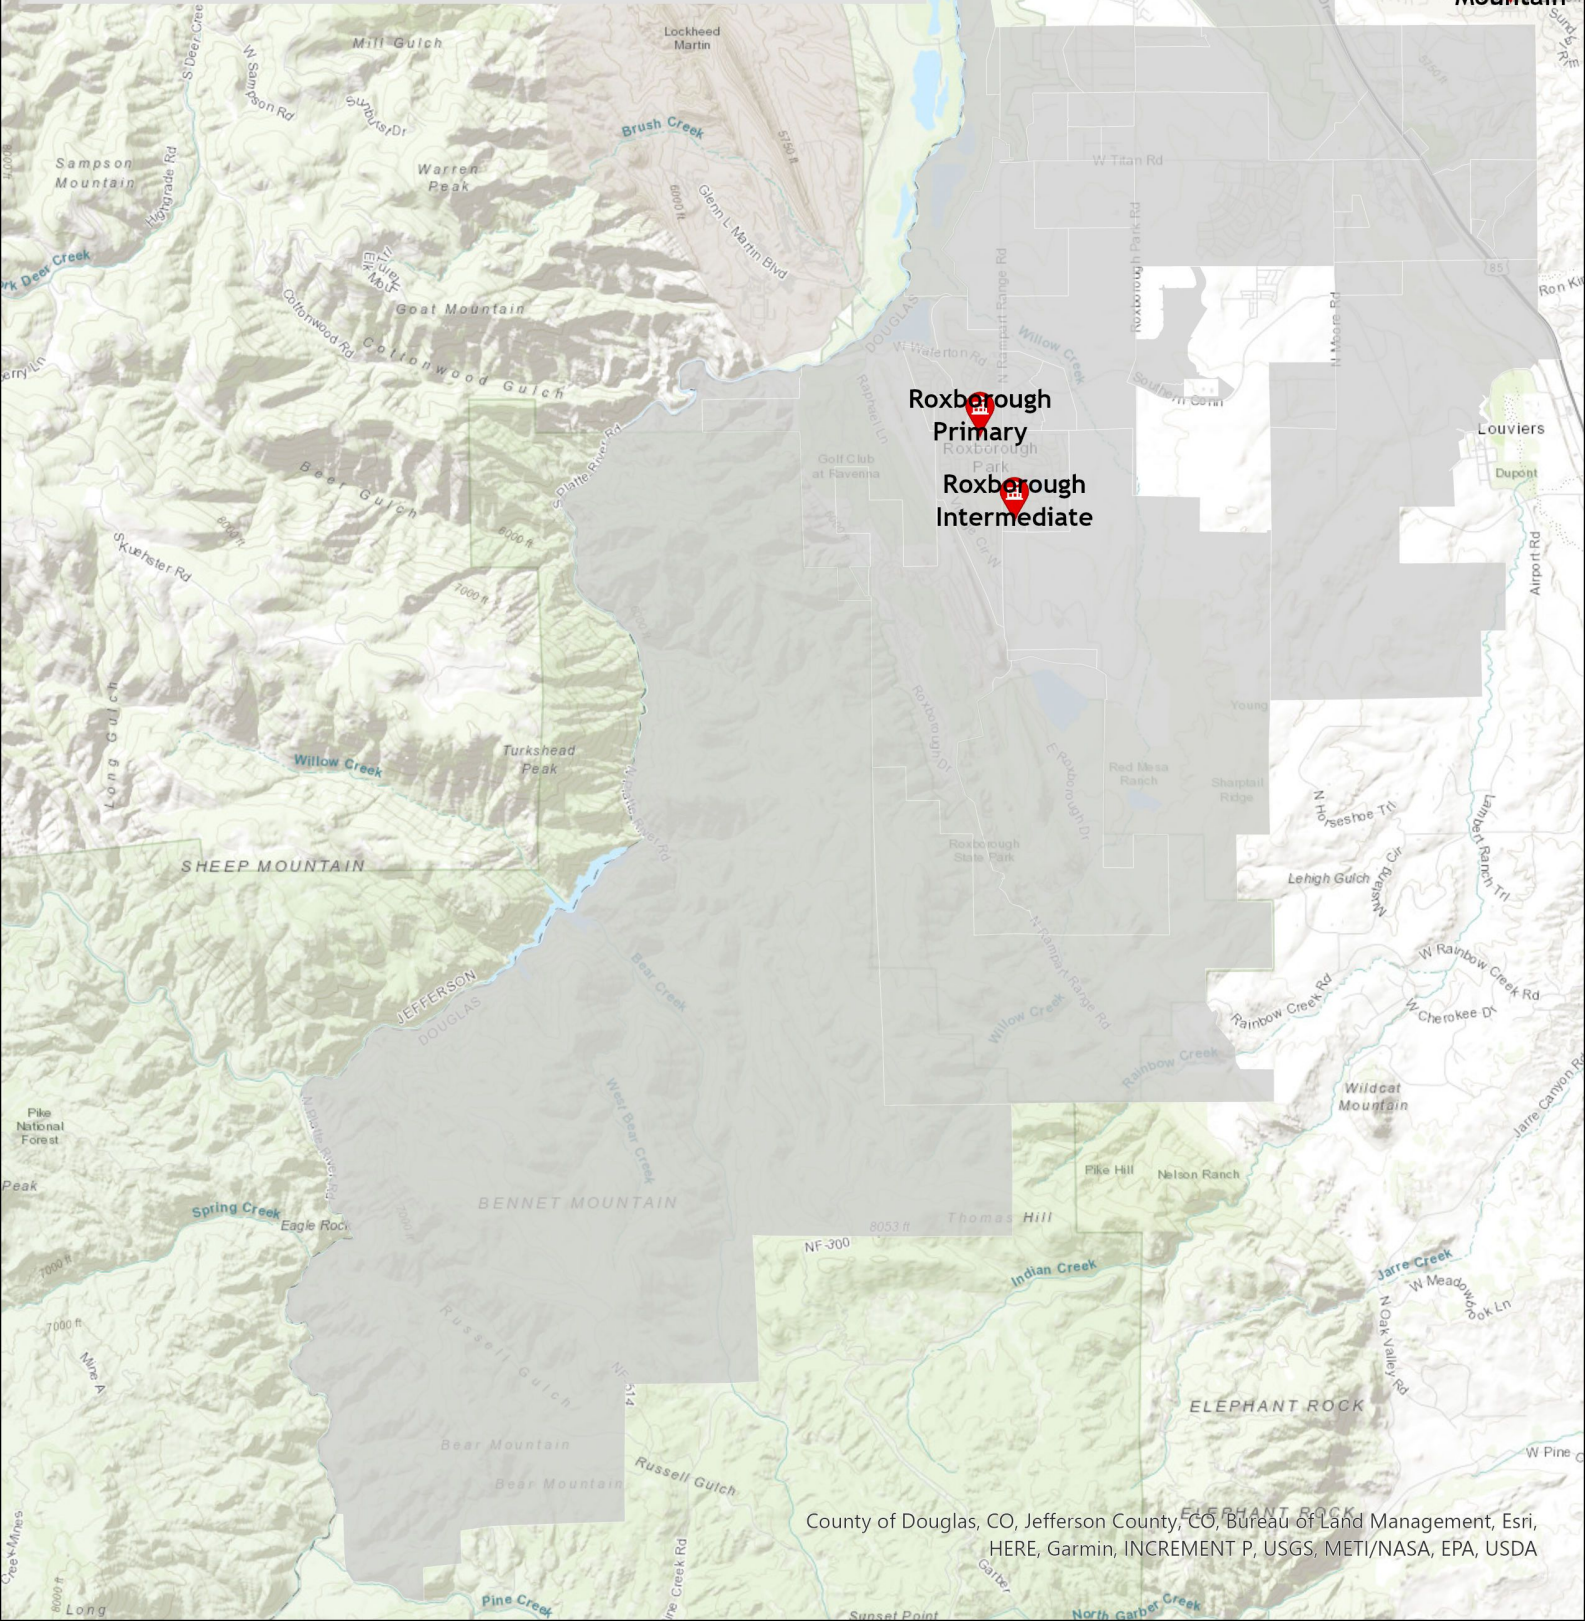

# Roxborough Primary and Intermediate Elementary Attendance Area | 2024-2025 School Year

Source: Douglas County School District GIS, Douglas County GIS, Elbert County GIS.  
 This map is not a legal document.  
 Planning and Construction | 620 Wilcox Street | Castel Rock, CO 80104 | (720) 433-1032

-  Alternative Ed
-  Charter School
-  Elementary School
-  Middle School
-  High School

County of Douglas, CO, Jefferson County, CO, Bureau of Land Management, Esri, HERE, Garmin, INCREMENT P, USGS, METI/NASA, EPA, USDA