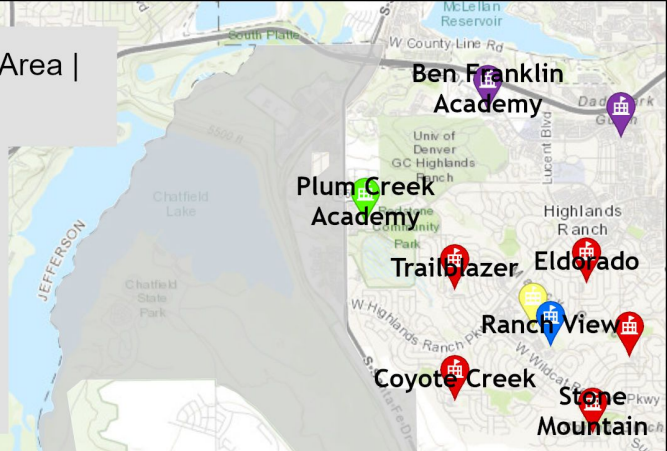

# Roxborough Primary and Intermediate Elementary Attendance Area | 2024-2025 School Year

Source: Douglas County School District GIS, Douglas County GIS, Elbert County GIS.  
 This map is not a legal document.  
 Planning and Construction | 620 Wilcox Street | Castel Rock, CO 80104 | (720) 433-1032

-  Alternative Ed
-  Charter School
-  Elementary School
-  Middle School
-  High School

County of Douglas, CO, Jefferson County, CO, Bureau of Land Management, Esri, HERE, Garmin, INCREMENT P, USGS, METI/NASA, EPA, USDA