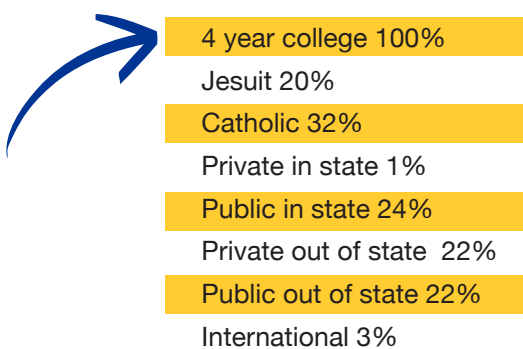

ADVANCED PLACEMENT

Seattle Prep has an integrated humanities curriculum freshman through junior year. AP courses in the humanities are offered senior year only. AP courses are offered beginning in junior year to students in the advanced math and science curriculum.

AP Courses 2024-25

Biology, Calculus AB, Calculus BC, Chemistry, Computer Science, Macro Economics, Micro Economics, English Literature, Environmental Science, European History, Drawing, German, Government and Politics, Spanish, Statistics Studio Art 2-D, Physics 1, and Physics C: Mechanics.

In May of 2024, a total of 351 students completed 805 Advanced Placement Examinations. 100% of our students passed in European History, Spanish Language, 2D Art, Calculus AB, and Calculus BC. All students enrolled in AP classes are required to take the AP exam.

COLLEGE PLACEMENT RECORD

For the Class of 2024, 100% of the students gained acceptance at four-year schools. Click [here](#) for list of college acceptances.

AP Results (average)

Biology	3.9	European History	4.1
Calculus AB.....	3.8	Government and Politics.....	4.3
Calculus BC	4.4	Macro Economics	3.4
Chemistry.....	3.6	Micro Economics	3.5
Computer Science	3.4	Physics 1.....	2.1
Drawing	3.7	Physics C: Mechanics.....	3.1
2D Art & Design.....	3.6	Spanish.....	4.3
English Lit.....	4.6	Statistics	3.7
Environmental Science	3.0	US History.....	3.4

NOTEWORTHY CURRICULUM FEATURES

Seattle Prep offers a rigorous college prep curriculum in the Jesuit tradition. View our curriculum [here](#). We are unique among the Jesuit high schools in that all students are enrolled in a common curriculum during their first three years of high school. The hallmark of this common curriculum is an interdisciplinary humanities course called Collegio, which incorporates English, history and theological themes. The class is team taught by history and English teachers and appears as two separate English and history courses on the student transcript. Honors courses are available only in math, science and Spanish. We are committed to using technology to enhance our educational programs and have fully implemented a one-to-one technology program for the entire student body.

MAGIS CHRISTIAN SERVICE PROGRAM

Freshman Year: 4 Events (*Service to Faith Community or Former School*)
Sophomore Year: 4 Events (*Service to Seattle Prep and the Wider Community*)
Junior Year: 10-12 Visits (*Service to the Marginalized*)
Senior Year: Project Based Service through Advocacy and Justice Leadership

MEMBERSHIP

Jesuit Schools Network • Jesuit High School College Counselor Association • National Association for College Admission Counseling

ACCREDITATION

Cognia

Mr. Robert Jordan
President

Dr. Erin Luby
Principal

Ms. Sandra Foy
Director of College Counseling
sfoy@seaprep.org
206.577-2109

Ms. Katy Covert
College Counselor
kcovert@seaprep.org
206.577-2112

Ms. Janet O'Neil
Counseling Assistant
joneil@seaprep.org
206.577-2211