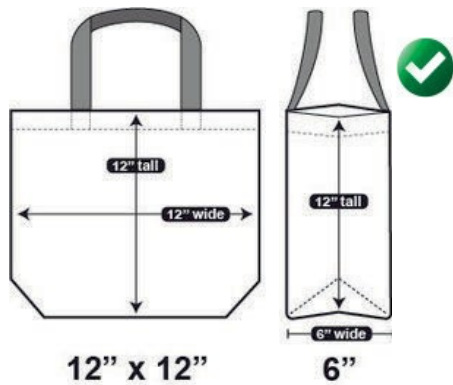

BE CLEAR

ON GAME DAY SAFETY

NORCROSS
HIGH SCHOOL

Approved

CLEAR BAG
Plastic or Vinyl
Does NOT exceed 12" x 6" x 12"

DIAPER BAG

PLASTIC BAG
1-Gallon, Clear, Re-sealable

CAMERA BAG

SMALL CLUTCH
With or without strap
Approximately the size of a hand - does NOT exceed 4.5" x 6.5"

**All bags are subject to search.*

Not Permitted

Only students from Norcross HS, Paul Duke STEM HS, and the visiting team's high school will be admitted into the game unless they are with a parent or guardian.