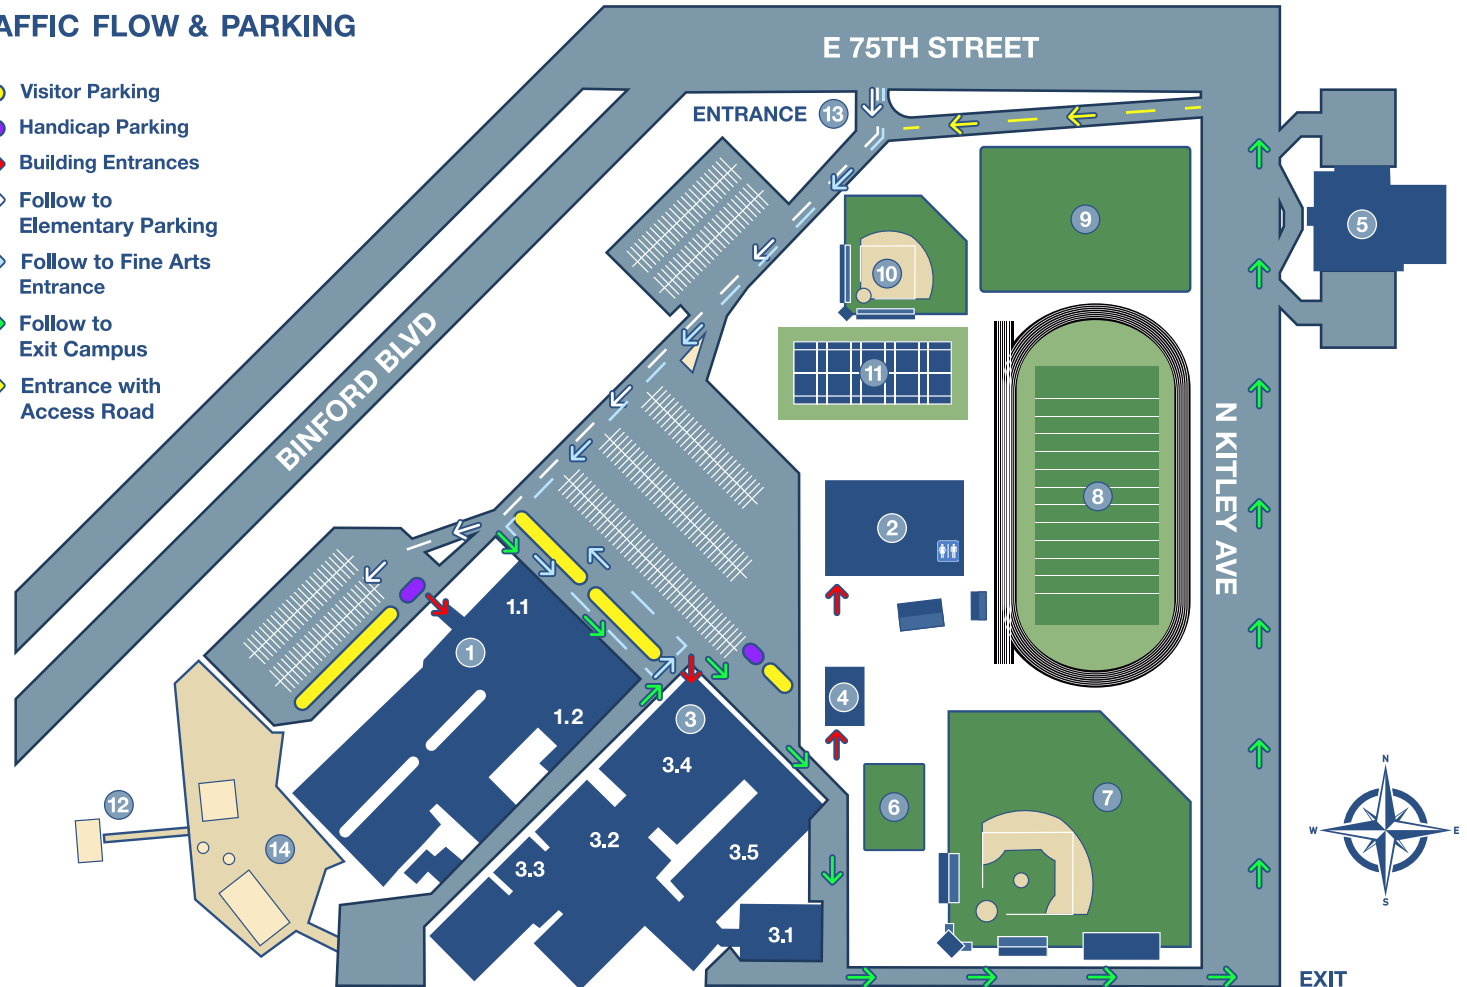

HERITAGE CHRISTIAN SCHOOL

*Buildings 1-5 are labeled on the physical buildings on campus.

LEGEND

- ① Elementary School
- 1.1 Elementary Gym
- 1.2 Elementary Cafeteria
- ② Athletics Building
- ③ Fine Arts Entrance
- 3.1 Intermediate School
- 3.2 High School
- 3.3 Media & Innovation Center
- 3.4 Cafetorium
- 3.5 Middle School
- ④ The Learning Center
- ⑤ Admissions & Administration
- ⑥ Practice Field
- ⑦ Baseball Field
- ⑧ Al Leinbach Field (Stadium)
- ⑨ North Field
- ⑩ Softball Field
- ⑪ Tennis Courts
- ⑫ Ark
- ⑬ Security Checkpoint / Entrance
- ⑭ Elementary Playground

TRAFFIC FLOW & PARKING

-  Visitor Parking
-  Handicap Parking
-  Building Entrances
-  Follow to Elementary Parking
-  Follow to Fine Arts Entrance
-  Follow to Exit Campus
-  Entrance with Access Road

*Please be aware that our campus operates as one-way. We kindly ask that you follow all traffic signs and directions from security personnel.