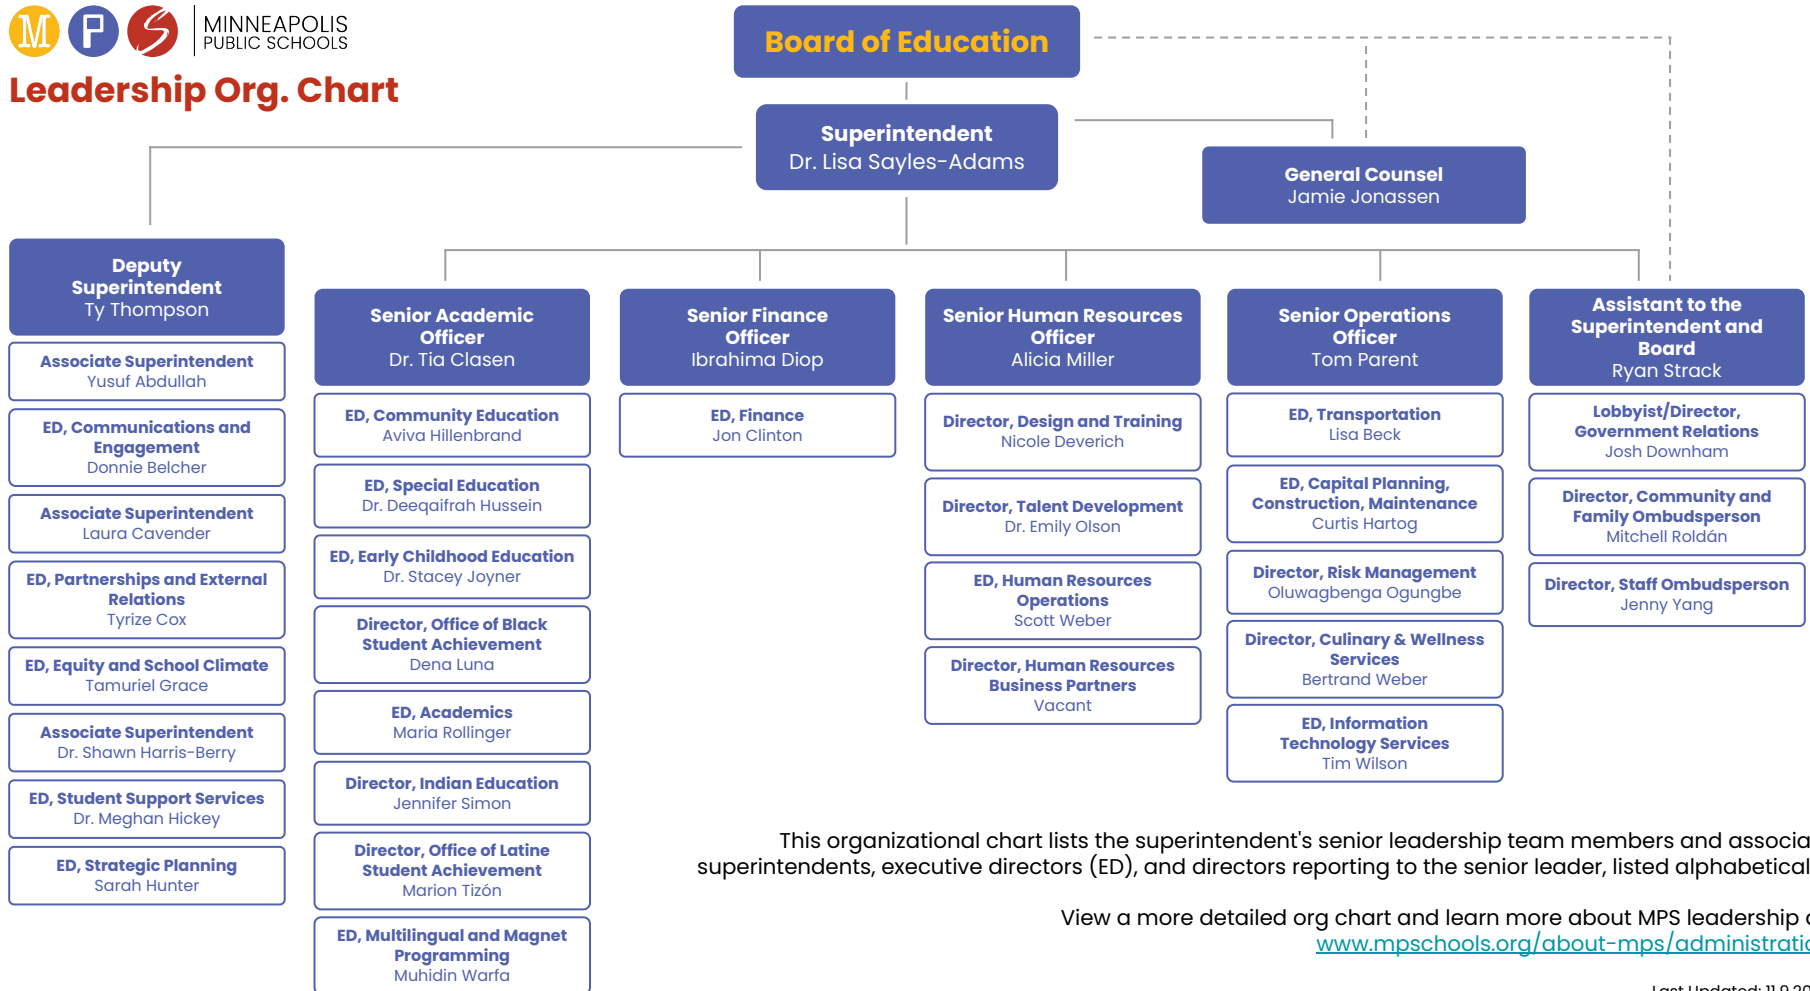

# Leadership Org. Chart

This organizational chart lists the superintendent's senior leadership team members and associate superintendents, executive directors (ED), and directors reporting to the senior leader, listed alphabetically.

View a more detailed org chart and learn more about MPS leadership at: [www.mpschools.org/about-mps/administration](http://www.mpschools.org/about-mps/administration)