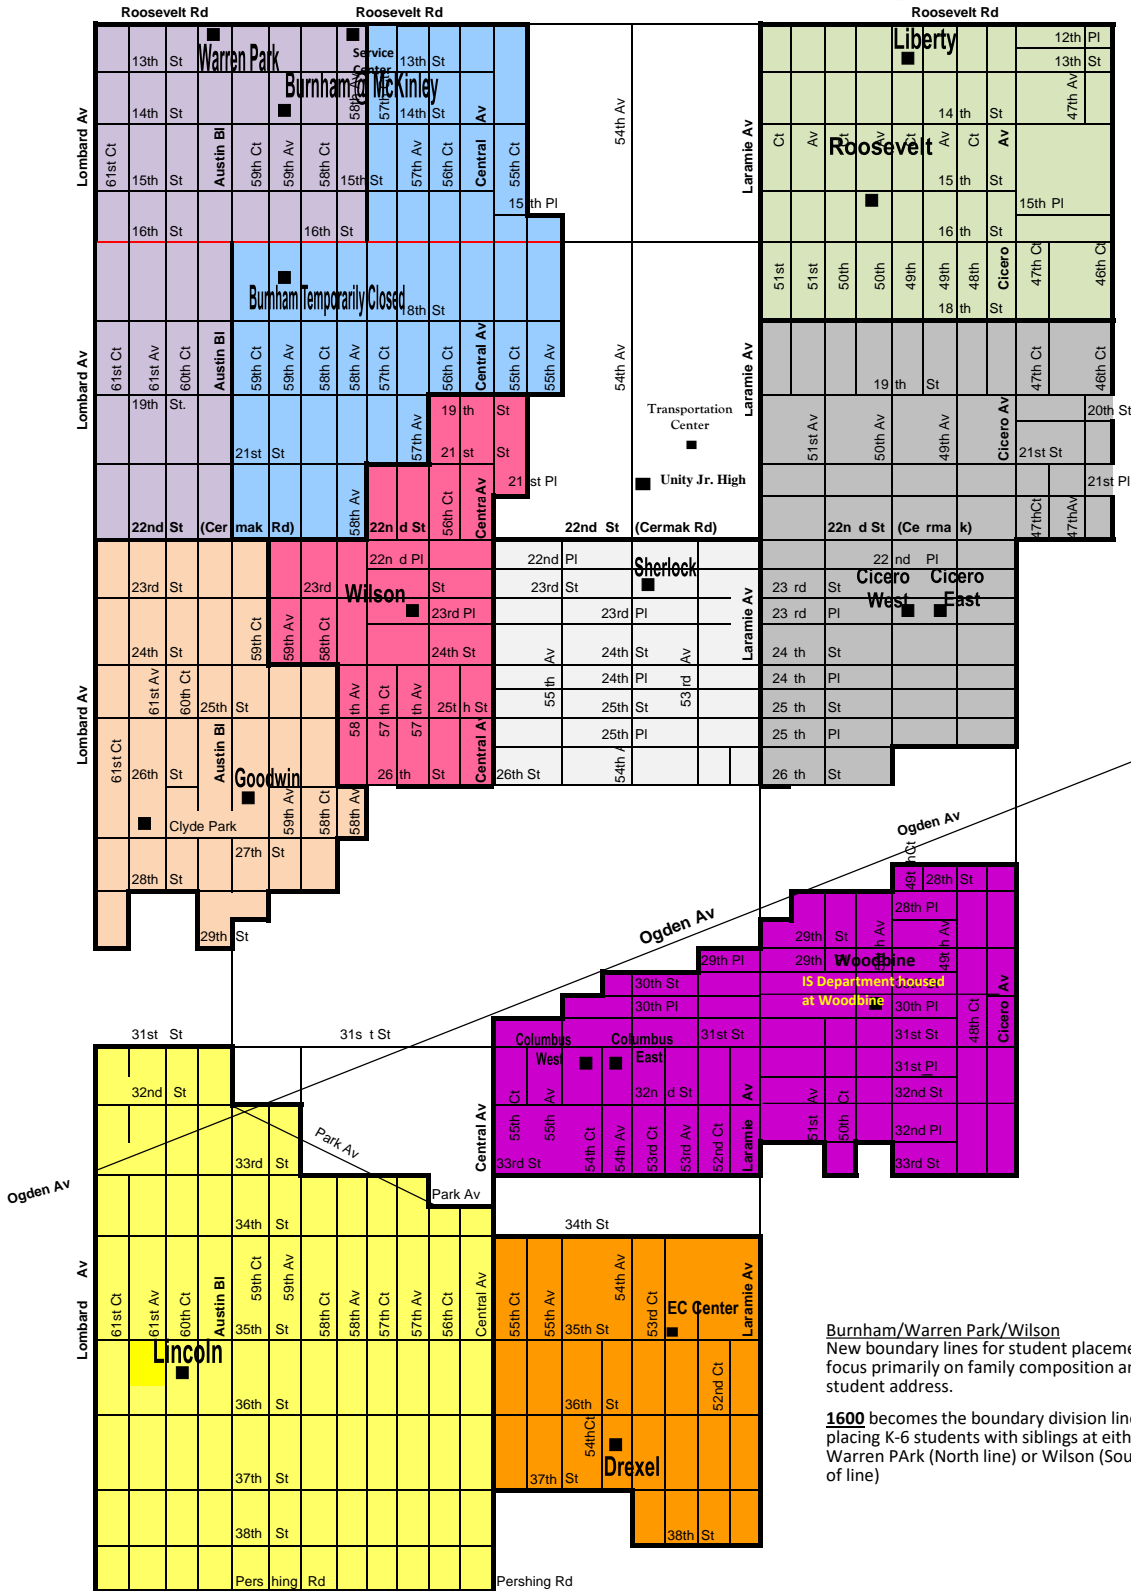

District 99 Attendance Map for FY25

Burnham @ McKinley K-2

5900 W 14th St
708-652-9577

Cicero East 4-6

2324 S. 49th Ave
708-652-9440

Cicero West PreK-3

4937 W. 23rd St
708-780-4487

Columbus East 4-6

3100 S. 54th Ave
708-652-6085

Columbus West PreK-4

5425 W. 31st St
708-780-4482

Drexel K-6

5407 W. 36th St
708-652-5532

EC Center PreK

5330 W. 35th Street
708-982-4500

Goodwin PreK-6

2625 S. Austin Blvd
708-652-5500

Liberty PreK-3

4946 W. 13th St
708-780-4475

Lincoln PreK-6

3545 S. 61st Ave.
708-652-8889

Roosevelt 3-6

1500 S. 50th Ave.
708-652-7833

Sherlock PreK-6

1600 becomes the boundary division line placing K-6 students with siblings at either Warren Park (North line) or Wilson (South of line)