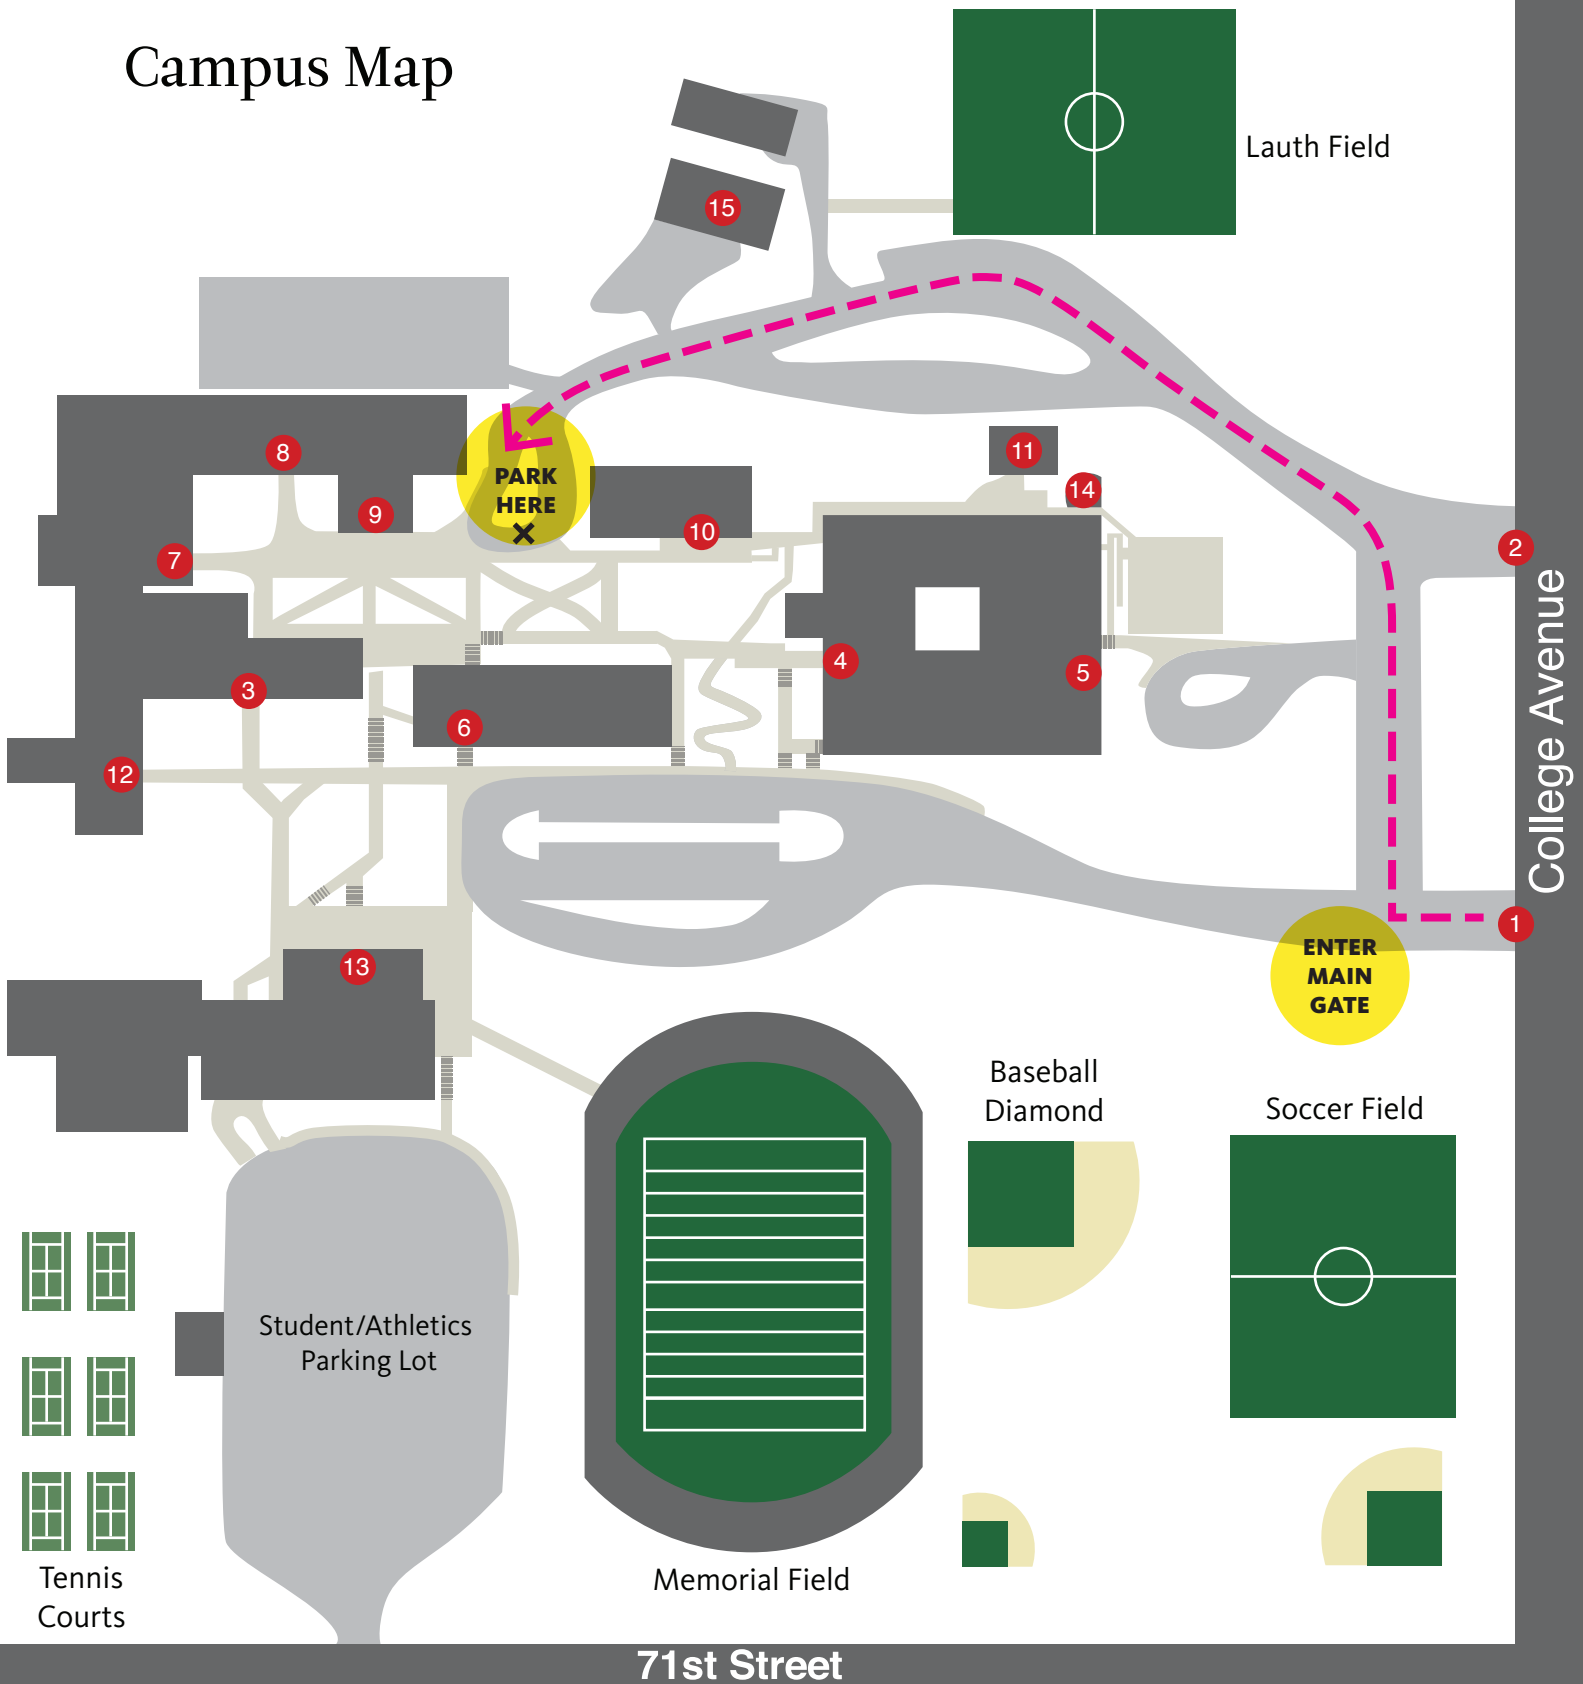

Campus Map

- 1 Main Entrance
- 2 North Entrance
- 3 Admissions
- 4 Lower School
- 5 Hilbert Center
- 6 Middle School
- 7 Upper School
- 8 Fine Arts
- 9 Ayres Auditorium
- 10 Clowes Commons
- 11 Foster Hall
- 12 Ruth Lilly Center
- 13 Irsay Family Sports Center
- 14 Ampitheater
- 15 Maintenance Building

PARK TUDOR
 7200 North College Avenue
 Indianapolis, IN 46240